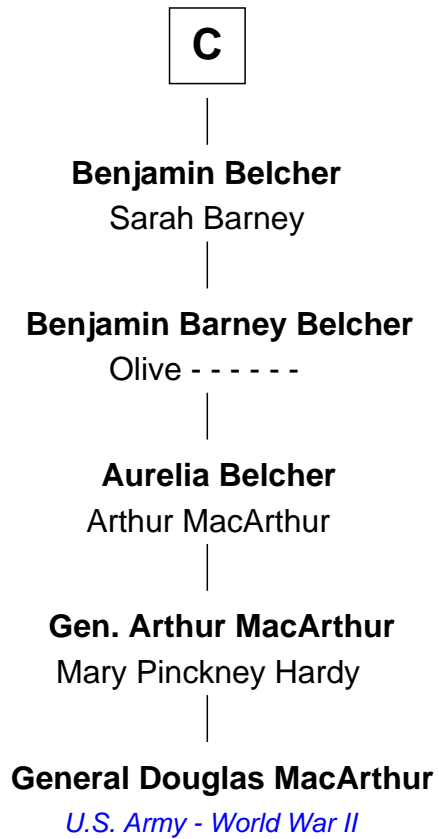

FamousKin.com
Relationship Chart of
General Douglas MacArthur
U.S. Army - World War II

9th cousin 12 times removed of

King Henry VIII
King of England

William de Braiose
 Eva Marshal

Eve de Braiose
 Sir William de Cantilupe

Milicent de Cantilupe
 Eudo la Zouche

Eve la Zouche
 Sir Maurice de Berkeley

Maurice de Berkeley
 Margaret - - - - -

Thomas Berkeley
 Catherine Botetourte

Maurice Berkeley
 Johanna Denham

Maurice Berkeley
 Ellen Montfort

A

Maud de Braose
 Roger Mortimer

Sir Edmund Mortimer
 Margaret de Fiennes

Iseult de Mortimer
 Sir Hugh I de Audley

Alice de Audley
 Sir Ralph de Neville

Sir John de Neville
 Maude de Percy

Sir Ralph Neville
 Joan Beaufort

Cecily Neville
 Sir Richard Plantagenet

B

FamousKin.com