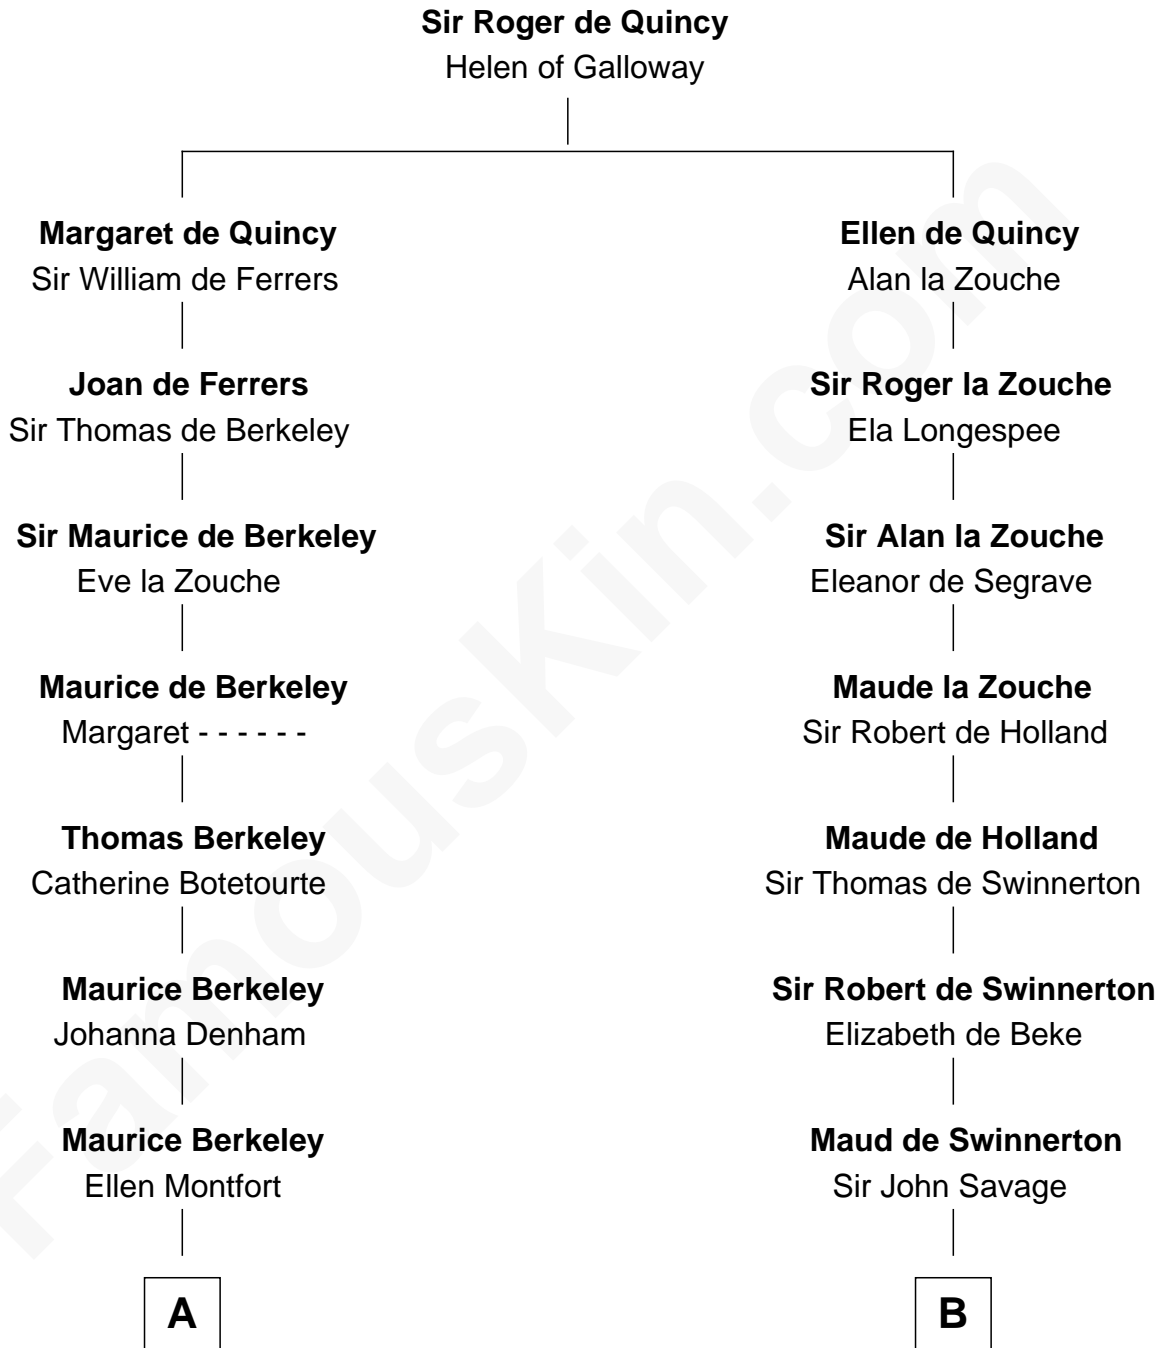

FamousKin.com
Relationship Chart of
General Douglas MacArthur

U.S. Army - World War II

17th cousin 4 times removed of

Francis Lightfoot Lee

Signer of the Declaration of Independence

FamousKin.com