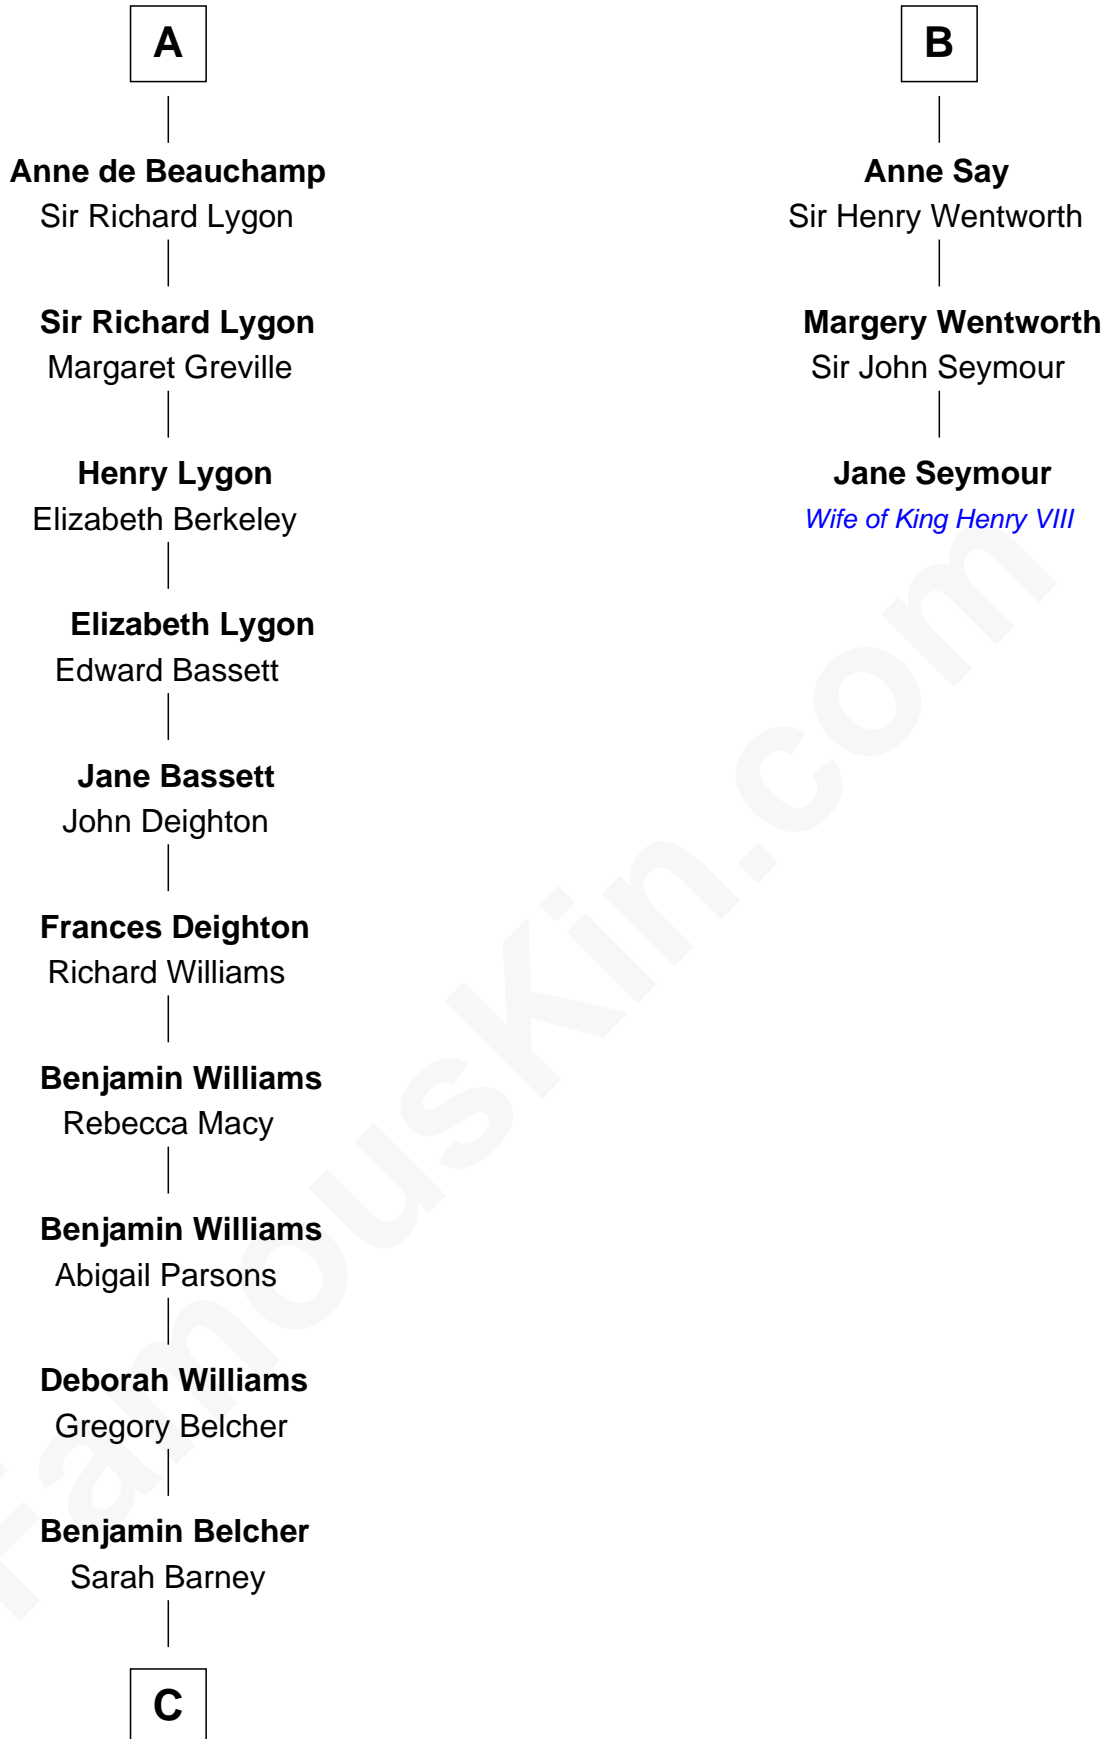

FamousKin.com
Relationship Chart of
General Douglas MacArthur

U.S. Army - World War II

9th cousin 11 times removed of

Jane Seymour

3rd Wife of King Henry VIII

Sir Humphrey de Bohun

Maud of Eu

FamousKin.com