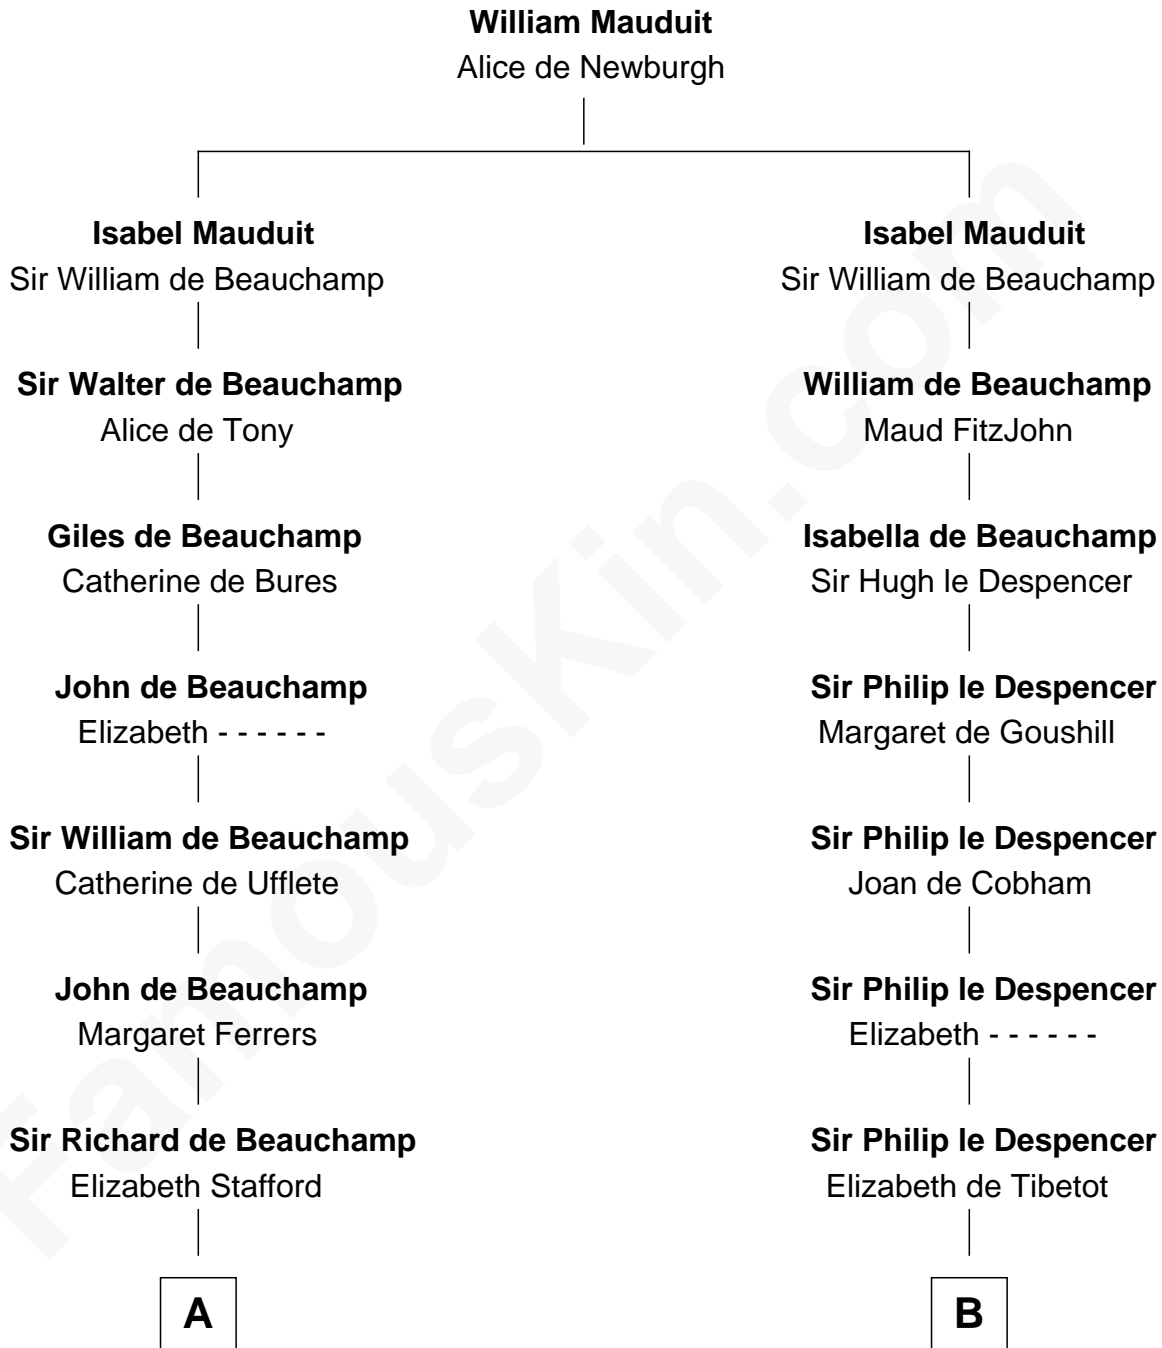

FamousKin.com

Relationship Chart of General Douglas MacArthur

U.S. Army - World War II

11th cousin 9 times removed of

Jane Seymour

3rd Wife of King Henry VIII

FamousKin.com