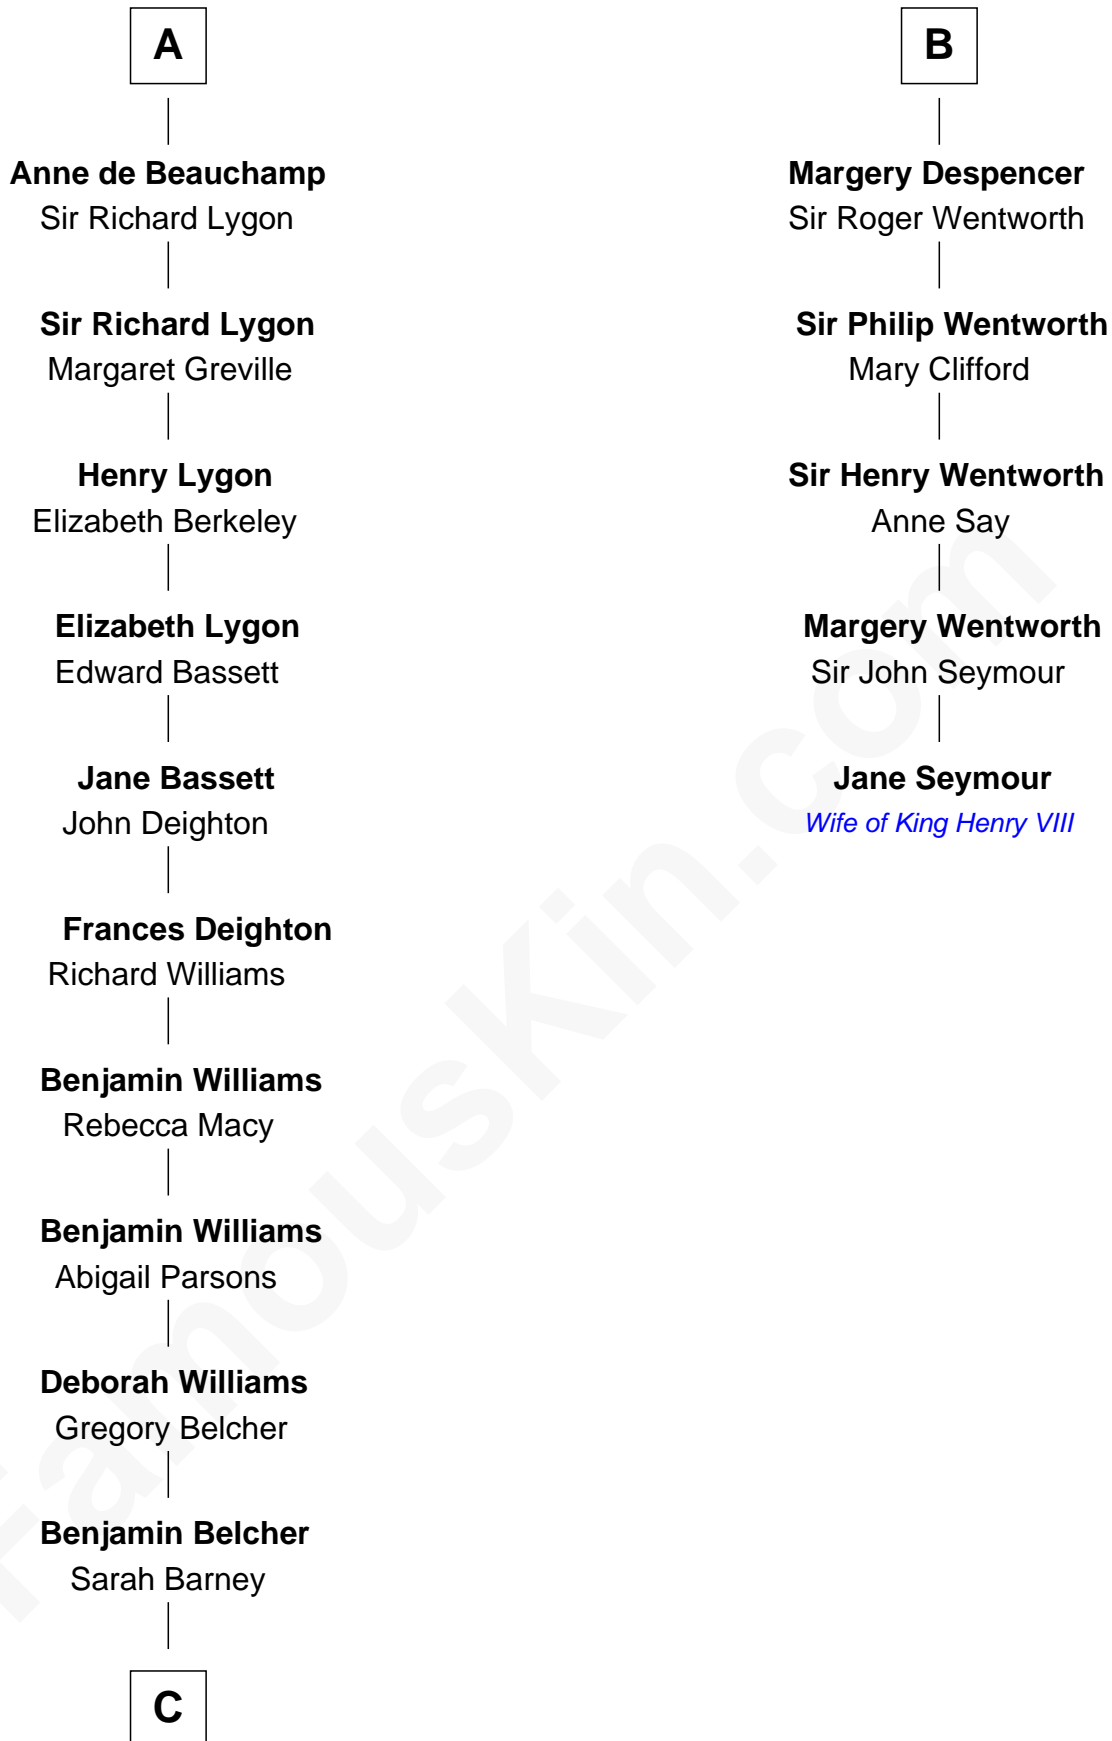

FamousKin.com

Relationship Chart of General Douglas MacArthur

U.S. Army - World War II

11th cousin 9 times removed of

Jane Seymour

3rd Wife of King Henry VIII

FamousKin.com