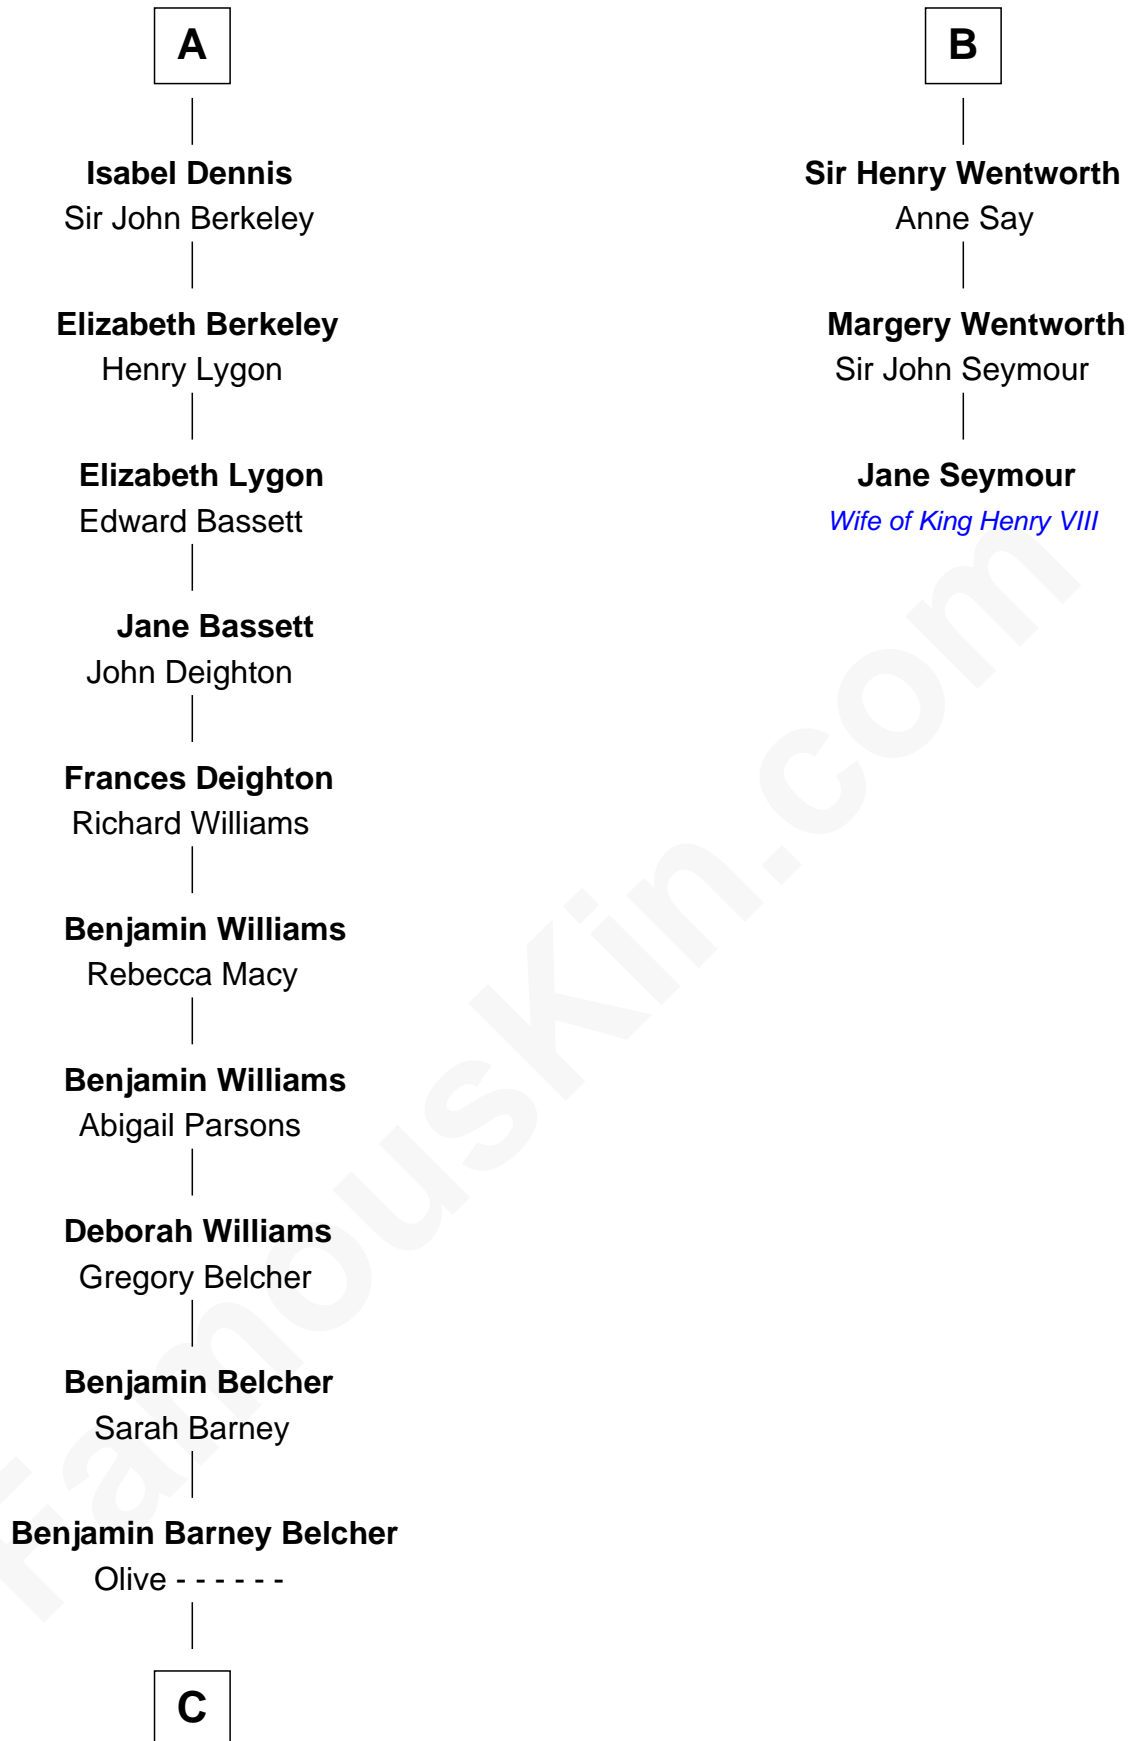

FamousKin.com

Relationship Chart of General Douglas MacArthur

U.S. Army - World War II

9th cousin 10 times removed of

Jane Seymour

3rd Wife of King Henry VIII

C

—
Aurelia Belcher
Arthur MacArthur