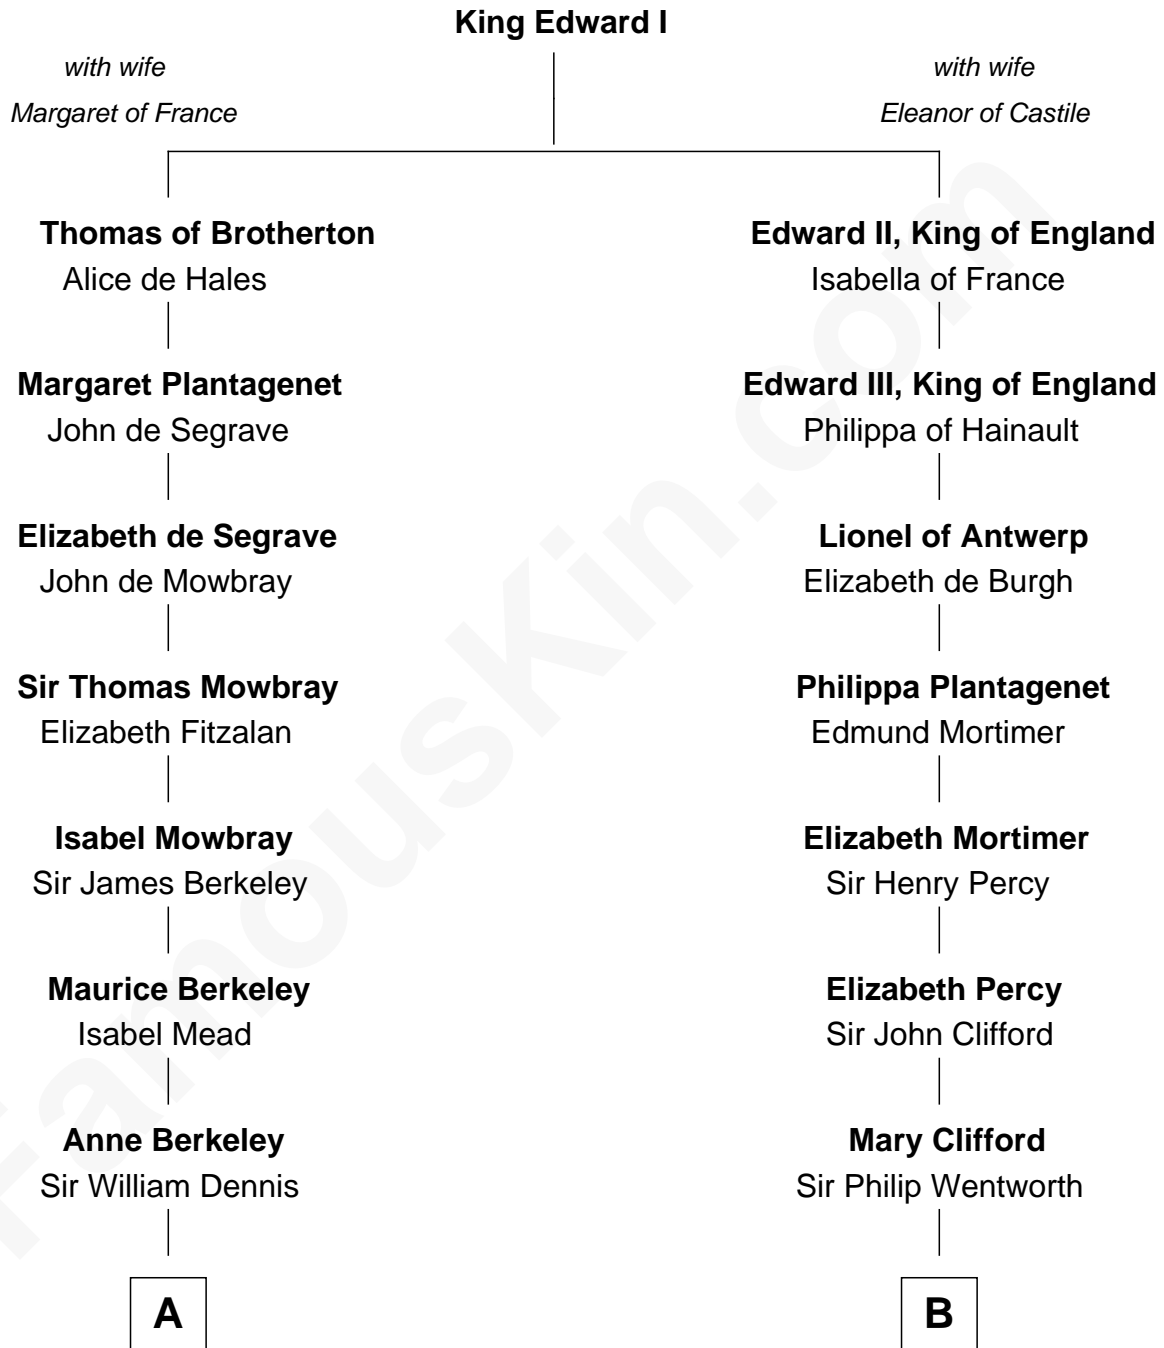

FamousKin.com

Relationship Chart of General Douglas MacArthur

U.S. Army - World War II

9th cousin 10 times removed of

Jane Seymour

3rd Wife of King Henry VIII

C

—
Aurelia Belcher
Arthur MacArthur