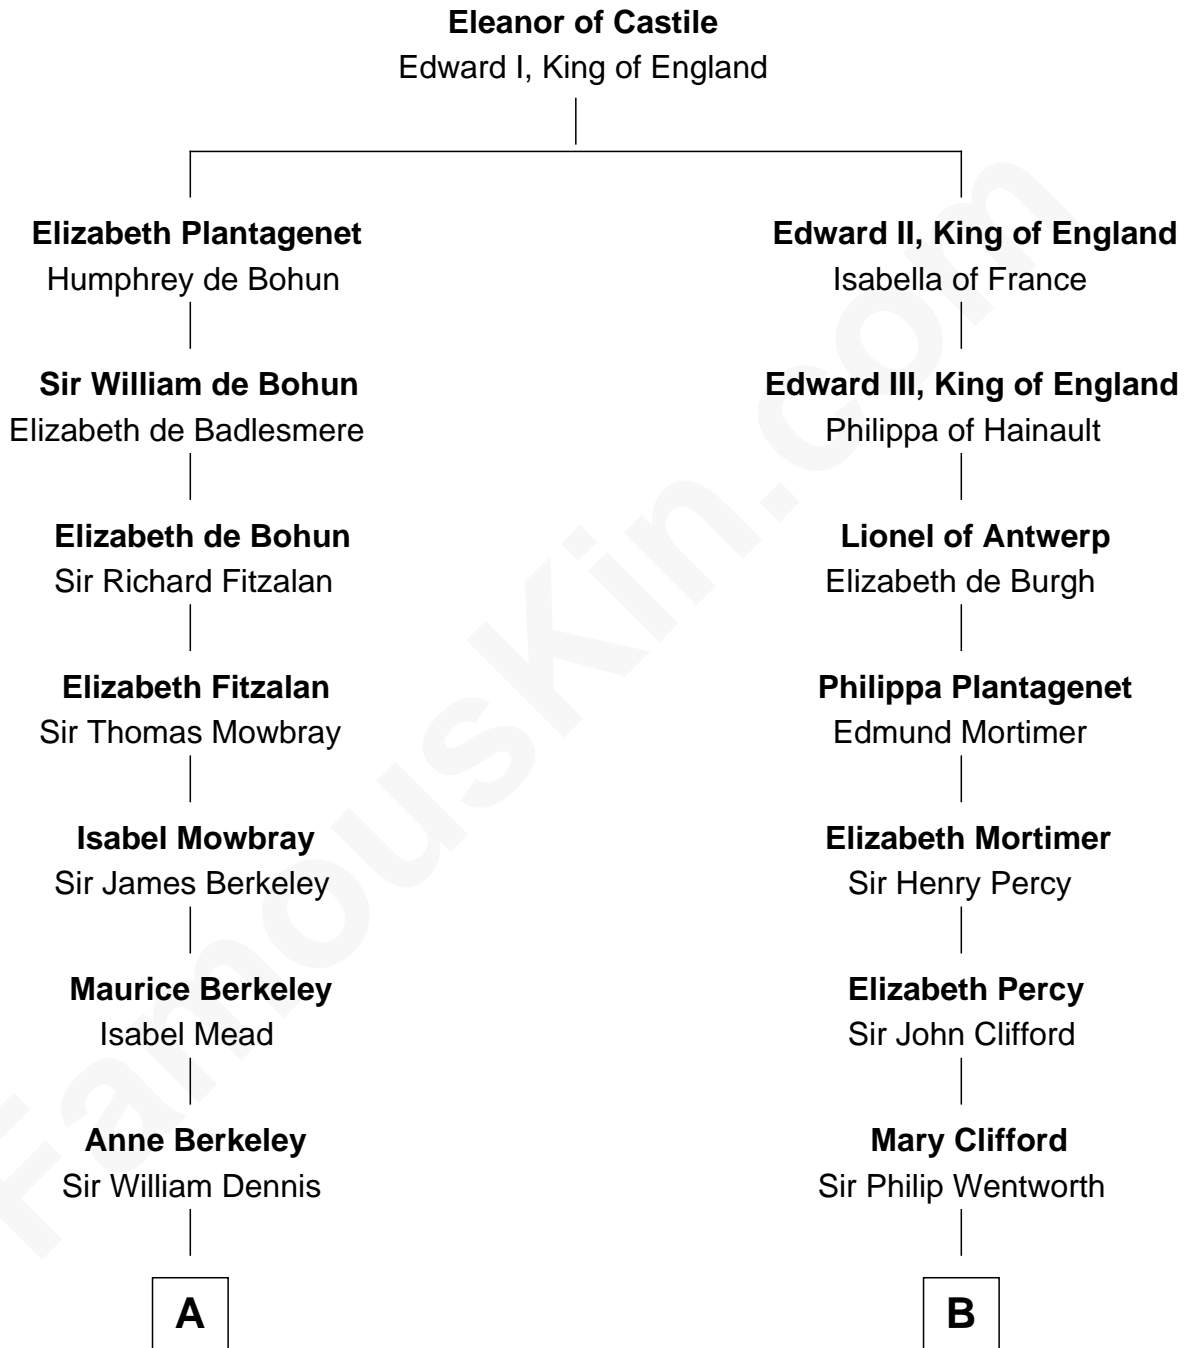

# FamousKin.com

## Relationship Chart of General Douglas MacArthur

*U.S. Army - World War II*

9th cousin 10 times removed of

**Jane Seymour**

*3rd Wife of King Henry VIII*

**C**

—  
**Aurelia Belcher**  
Arthur MacArthur

—  
**Gen. Arthur MacArthur**  
Mary Pinckney Hardy

—  
**General Douglas MacArthur**  
*U.S. Army - World War II*

FamousKin.com