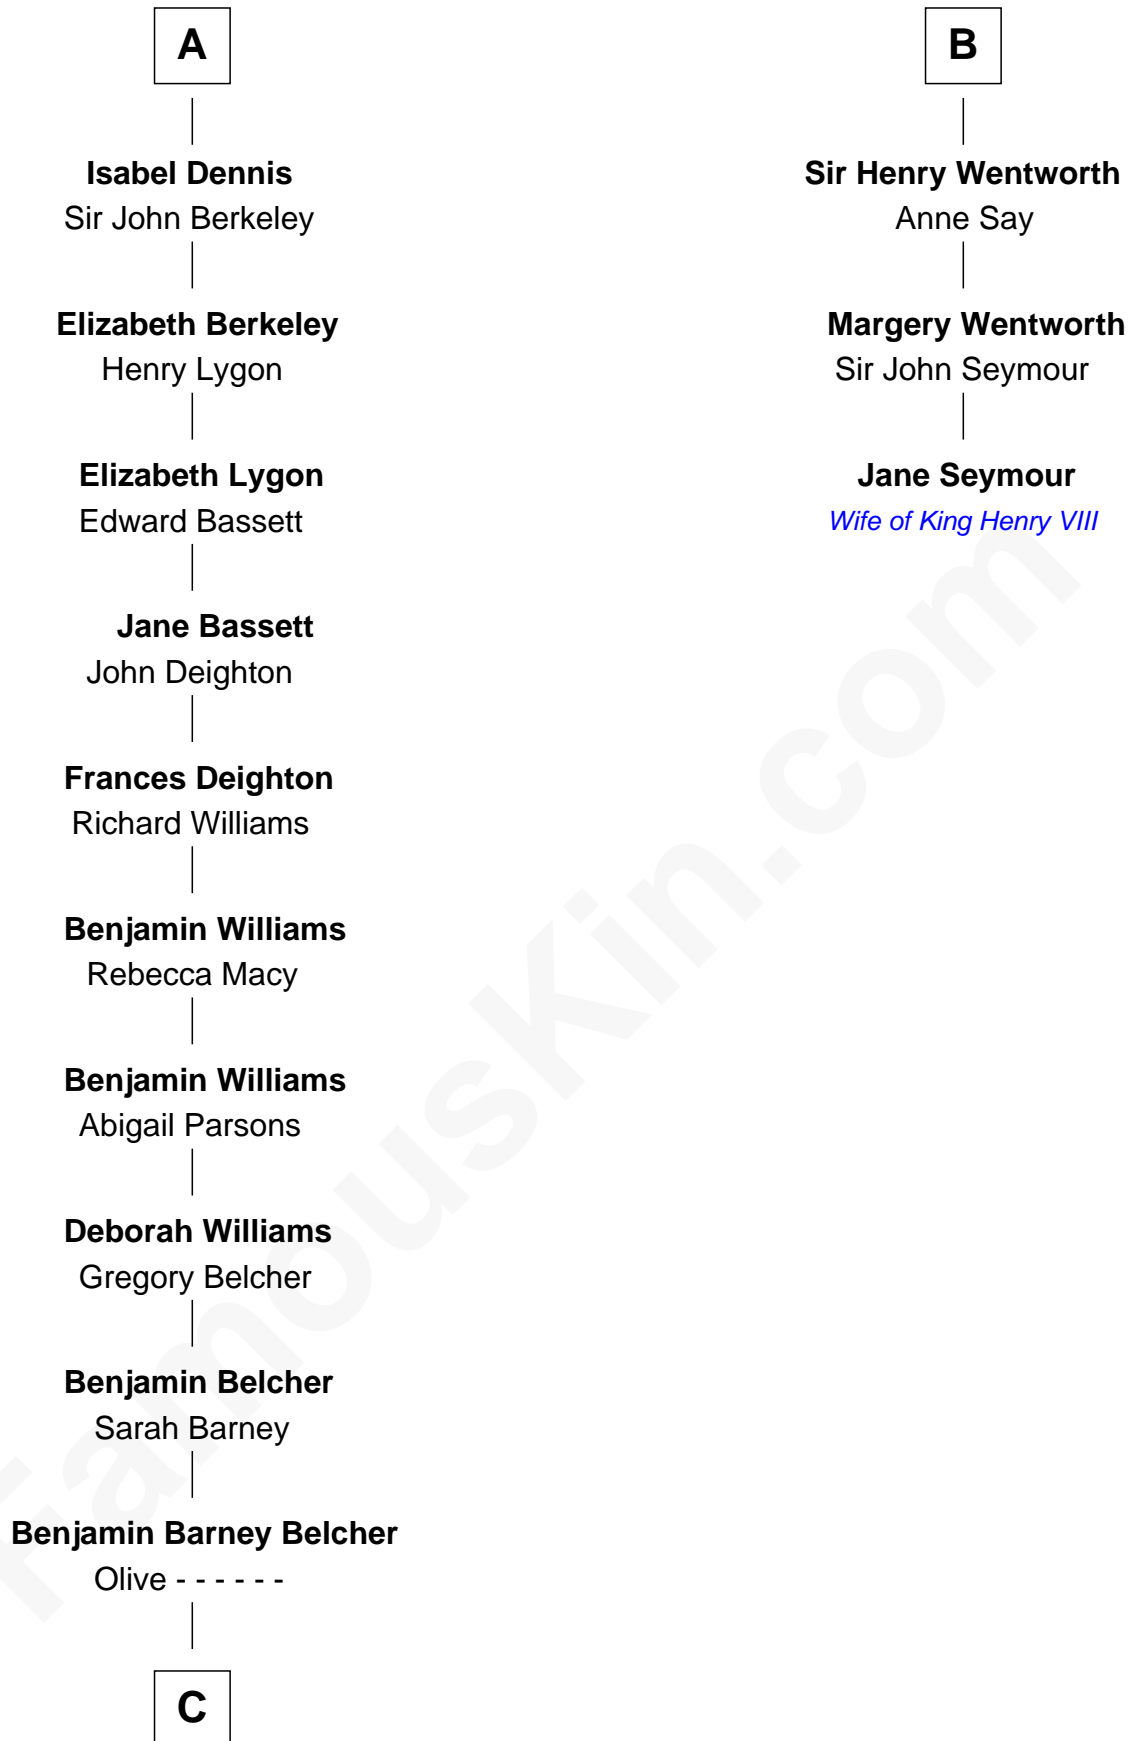

## Relationship Chart of General Douglas MacArthur

*U.S. Army - World War II*

9th cousin 10 times removed of

**Jane Seymour**

*3rd Wife of King Henry VIII*

**C**

—  
**Aurelia Belcher**  
Arthur MacArthur

—  
**Gen. Arthur MacArthur**  
Mary Pinckney Hardy