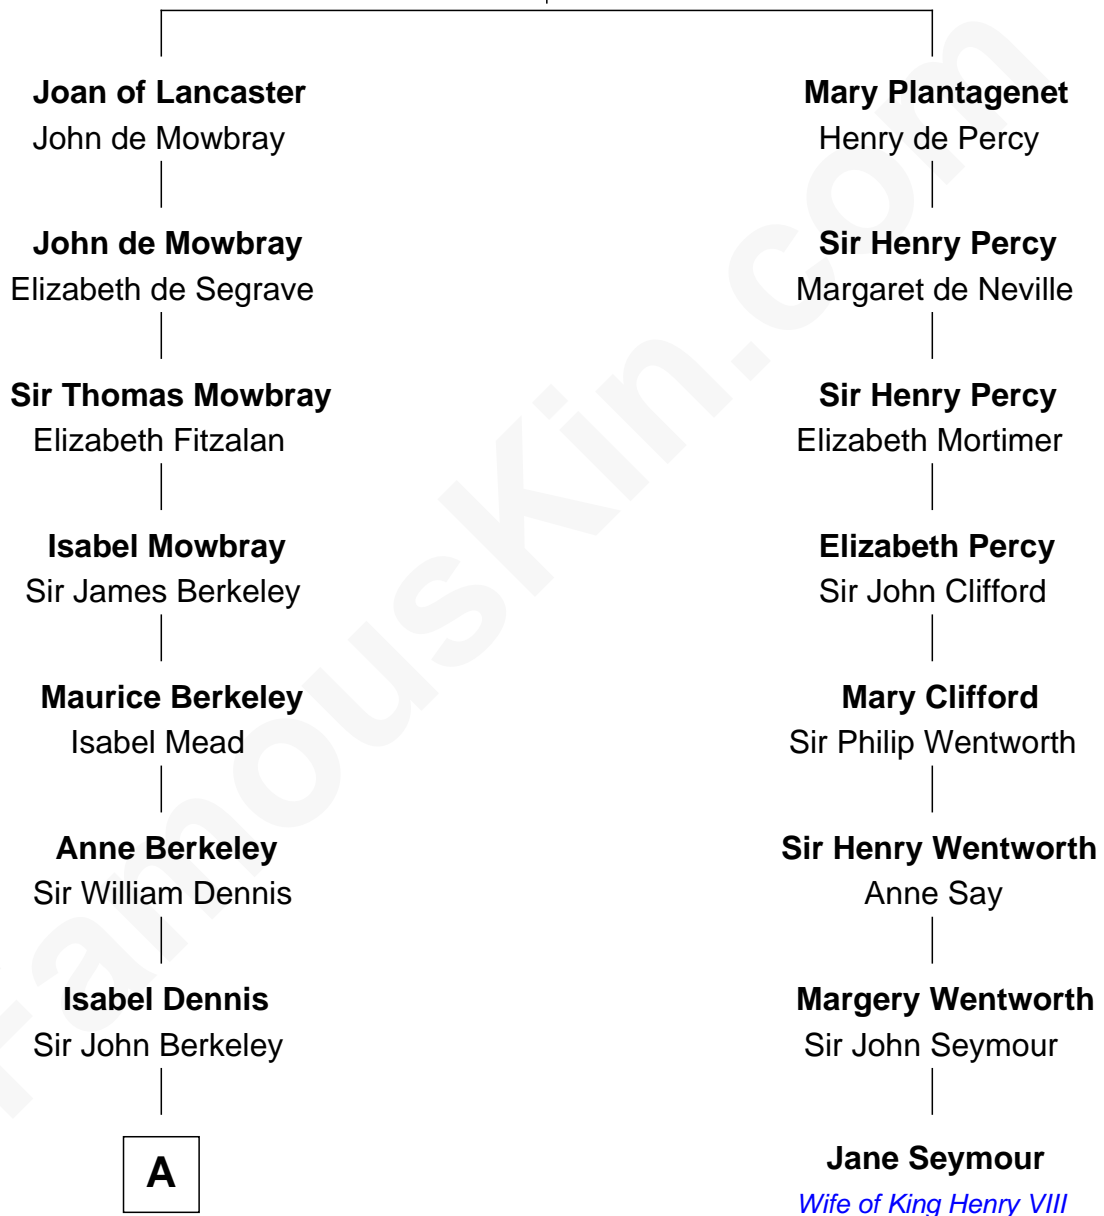

FamousKin.com

Relationship Chart of General Douglas MacArthur

U.S. Army - World War II

7th cousin 11 times removed of

Jane Seymour

3rd Wife of King Henry VIII

Henry Plantagenet
Maud de Chaworth

B

—
Gen. Arthur MacArthur

Mary Pinckney Hardy

—
General Douglas MacArthur

U.S. Army - World War II

FamousKin.com