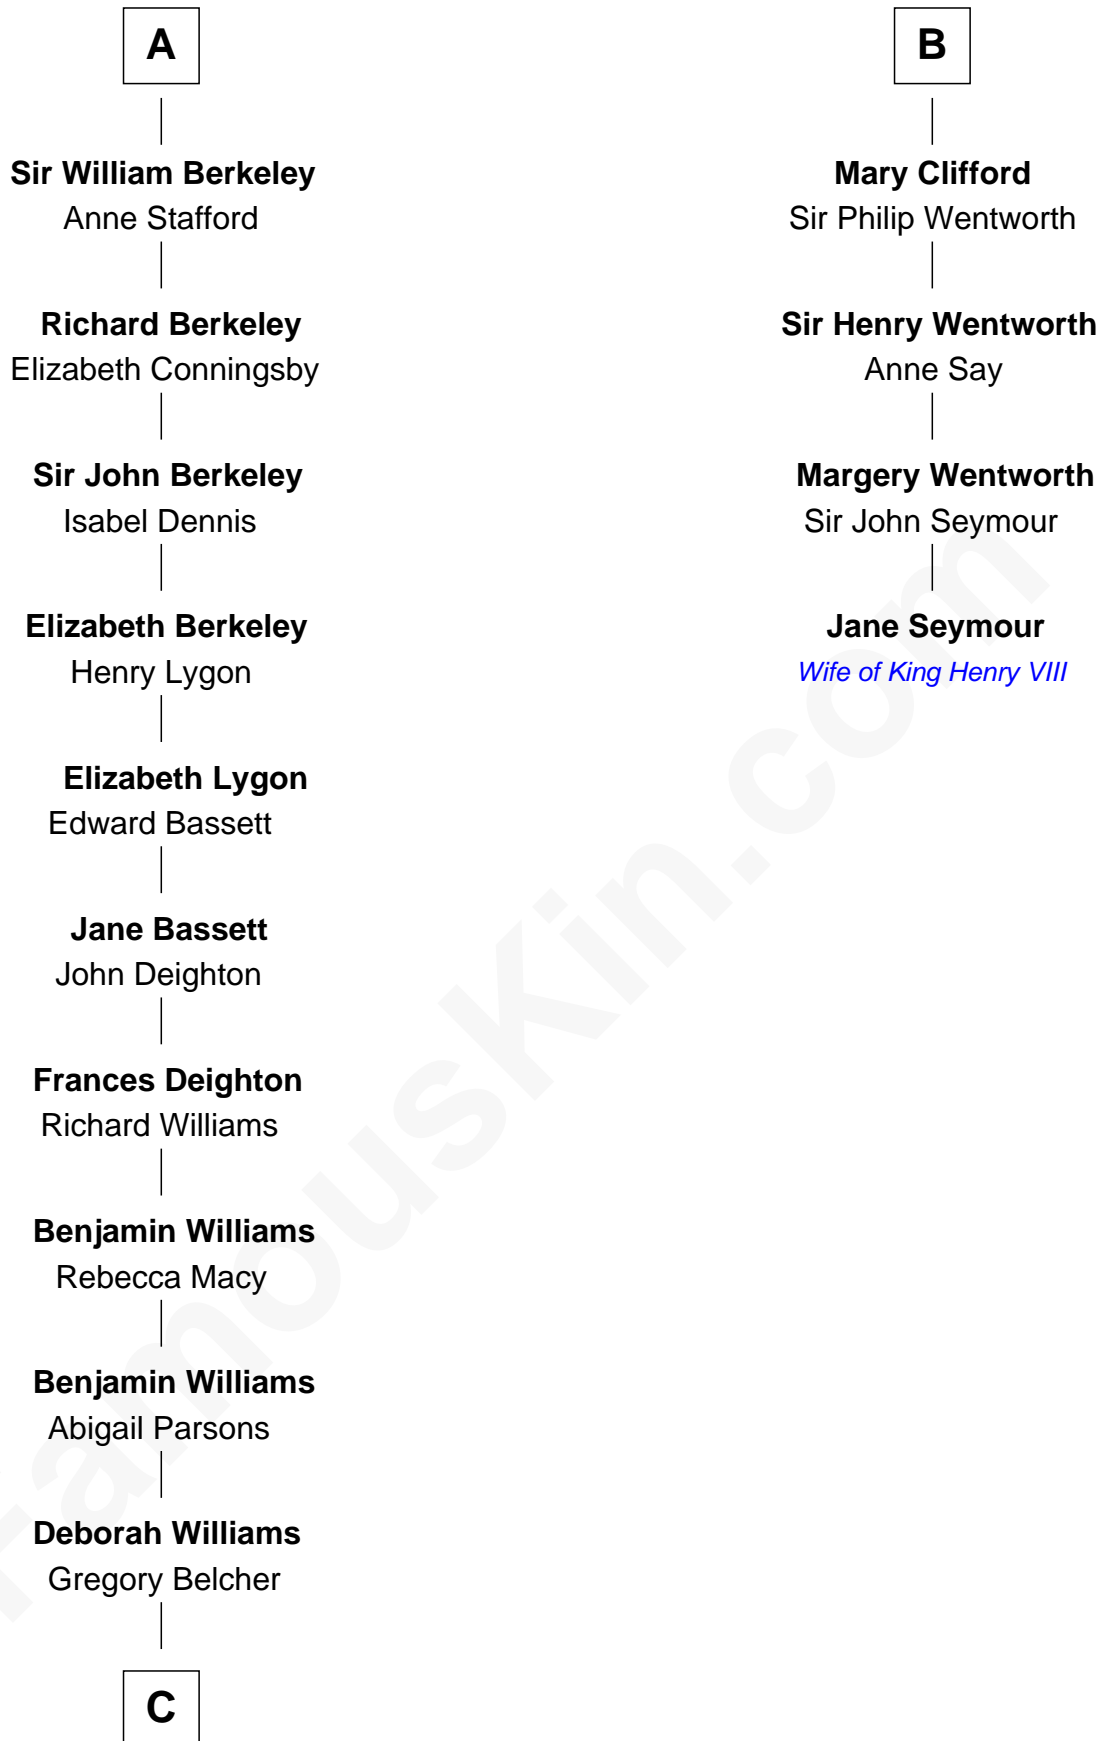

FamousKin.com
Relationship Chart of
General Douglas MacArthur

U.S. Army - World War II

10th cousin 11 times removed of

Jane Seymour

3rd Wife of King Henry VIII

FamousKin.com