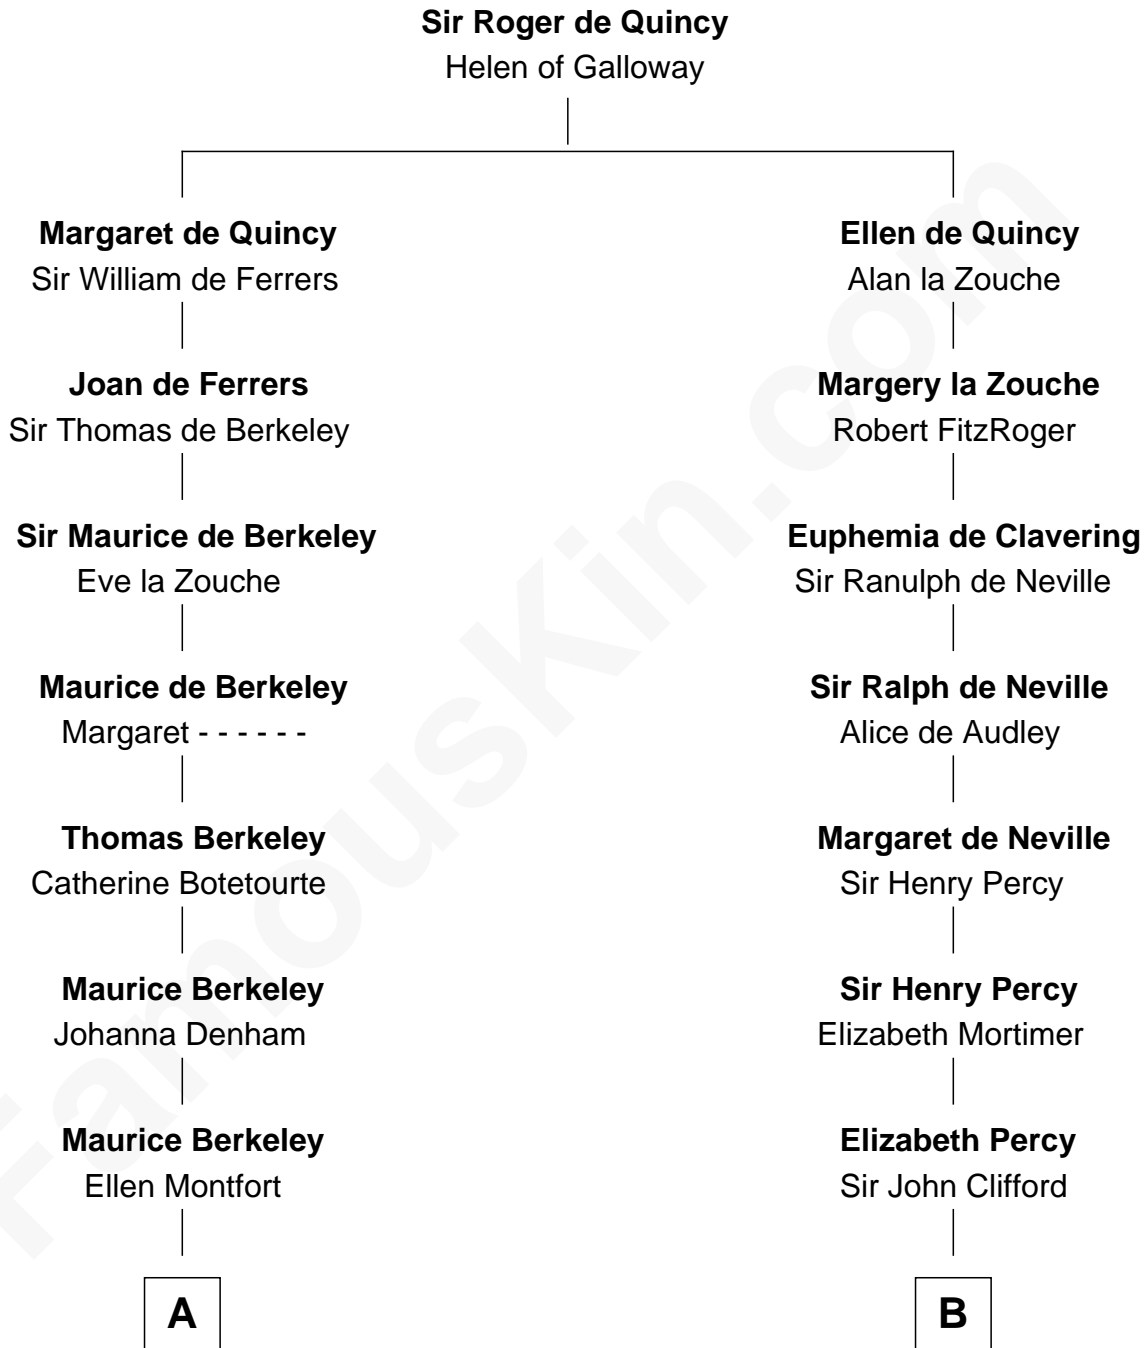

FamousKin.com
Relationship Chart of
General Douglas MacArthur

U.S. Army - World War II

10th cousin 11 times removed of

Jane Seymour

3rd Wife of King Henry VIII

FamousKin.com