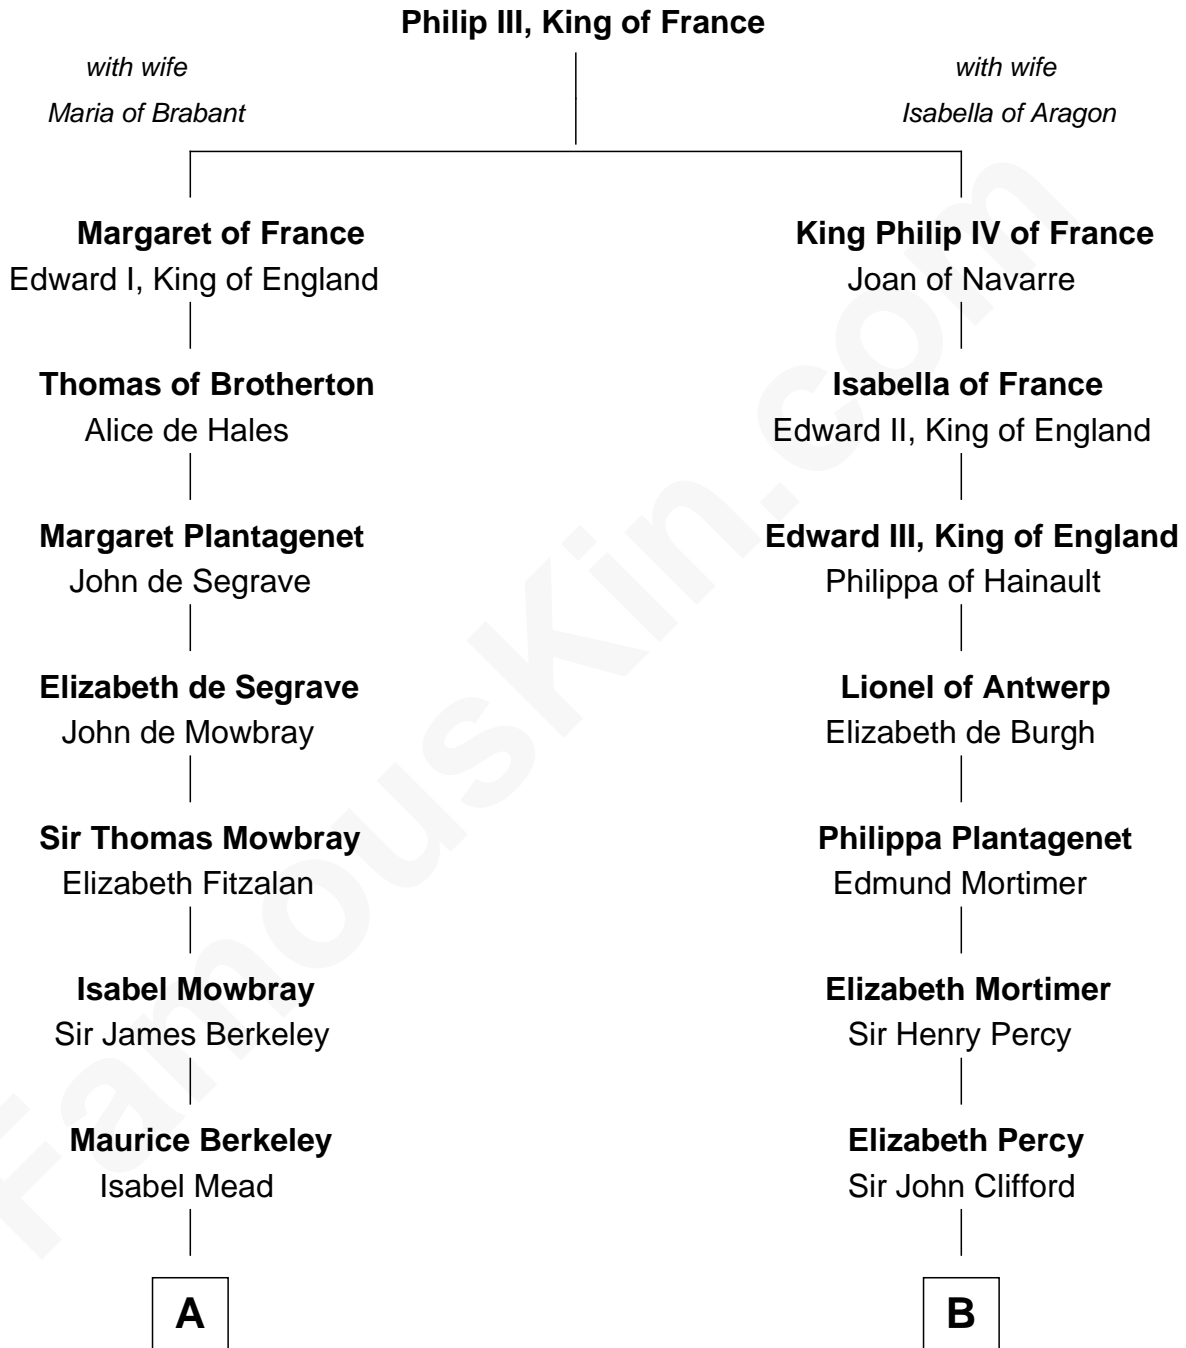

# FamousKin.com

## Relationship Chart of General Douglas MacArthur

*U.S. Army - World War II*

10th cousin 10 times removed of

**Jane Seymour**

*3rd Wife of King Henry VIII*

FamousKin.com