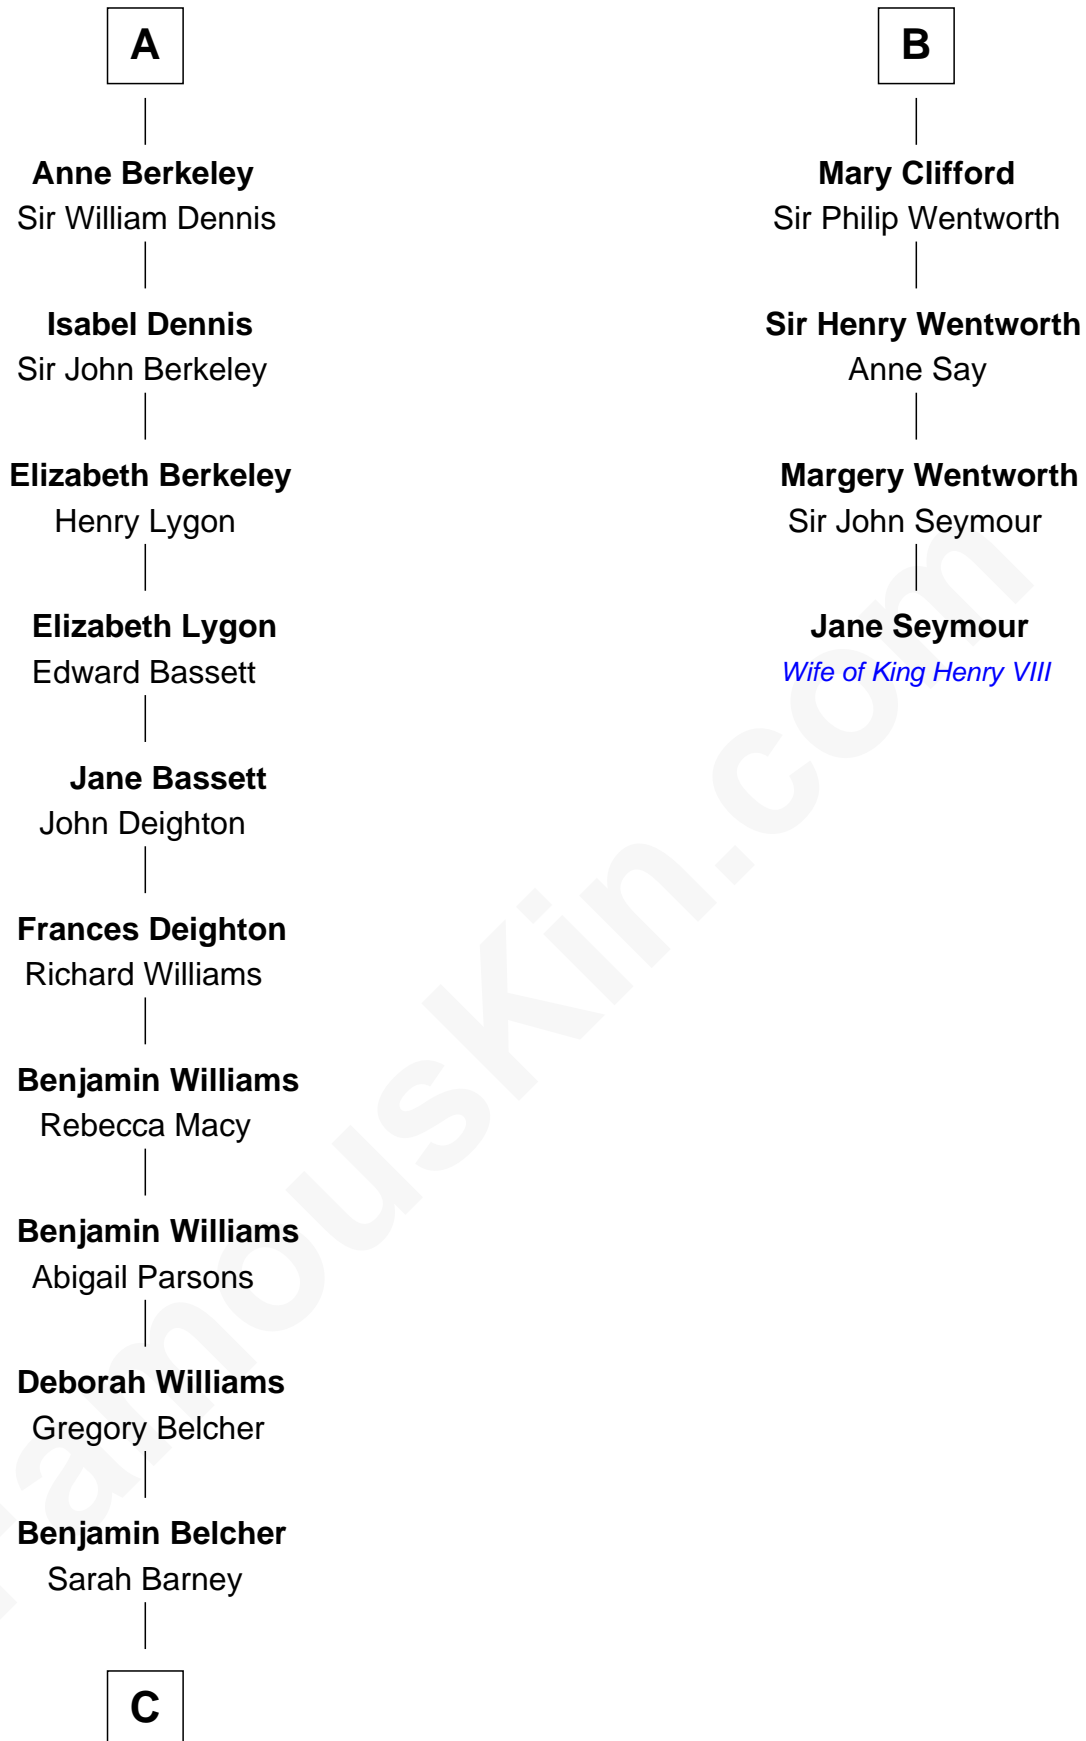

## Relationship Chart of General Douglas MacArthur

*U.S. Army - World War II*

10th cousin 10 times removed of

**Jane Seymour**

*3rd Wife of King Henry VIII*

FamousKin.com