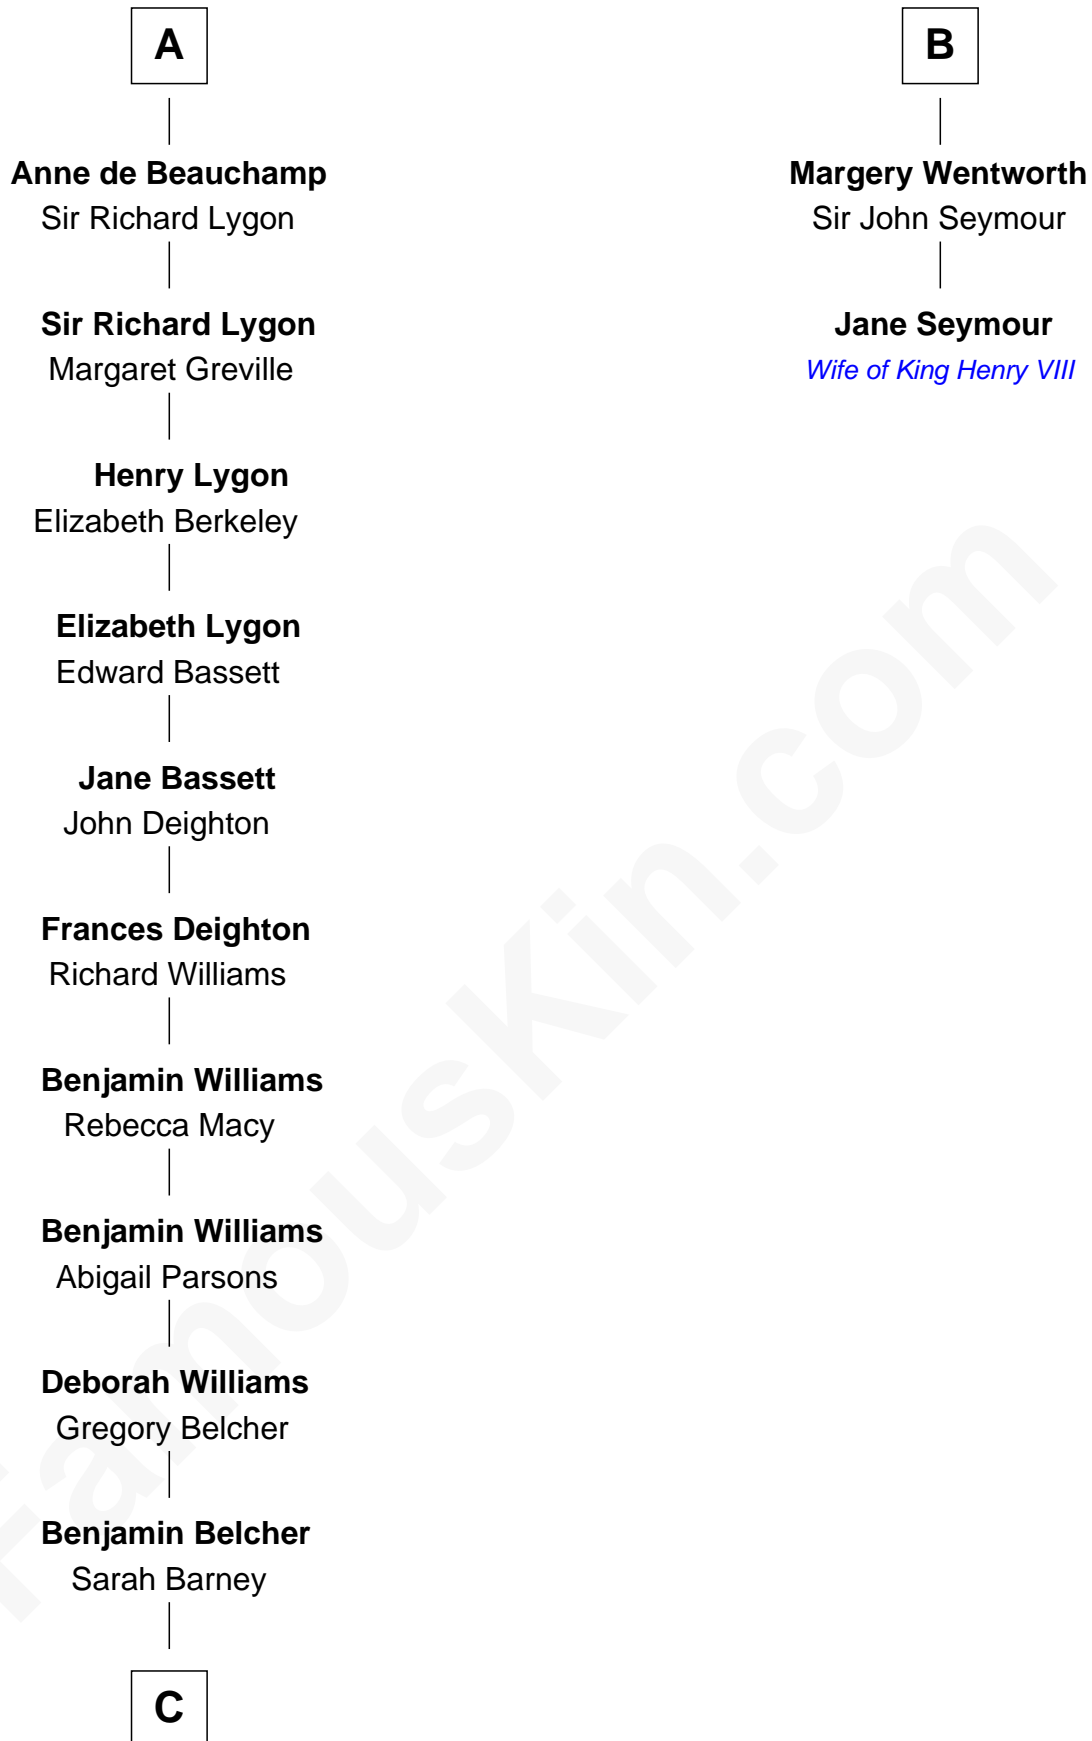

FamousKin.com

Relationship Chart of General Douglas MacArthur

U.S. Army - World War II

8th cousin 12 times removed of

Jane Seymour

3rd Wife of King Henry VIII

FamousKin.com