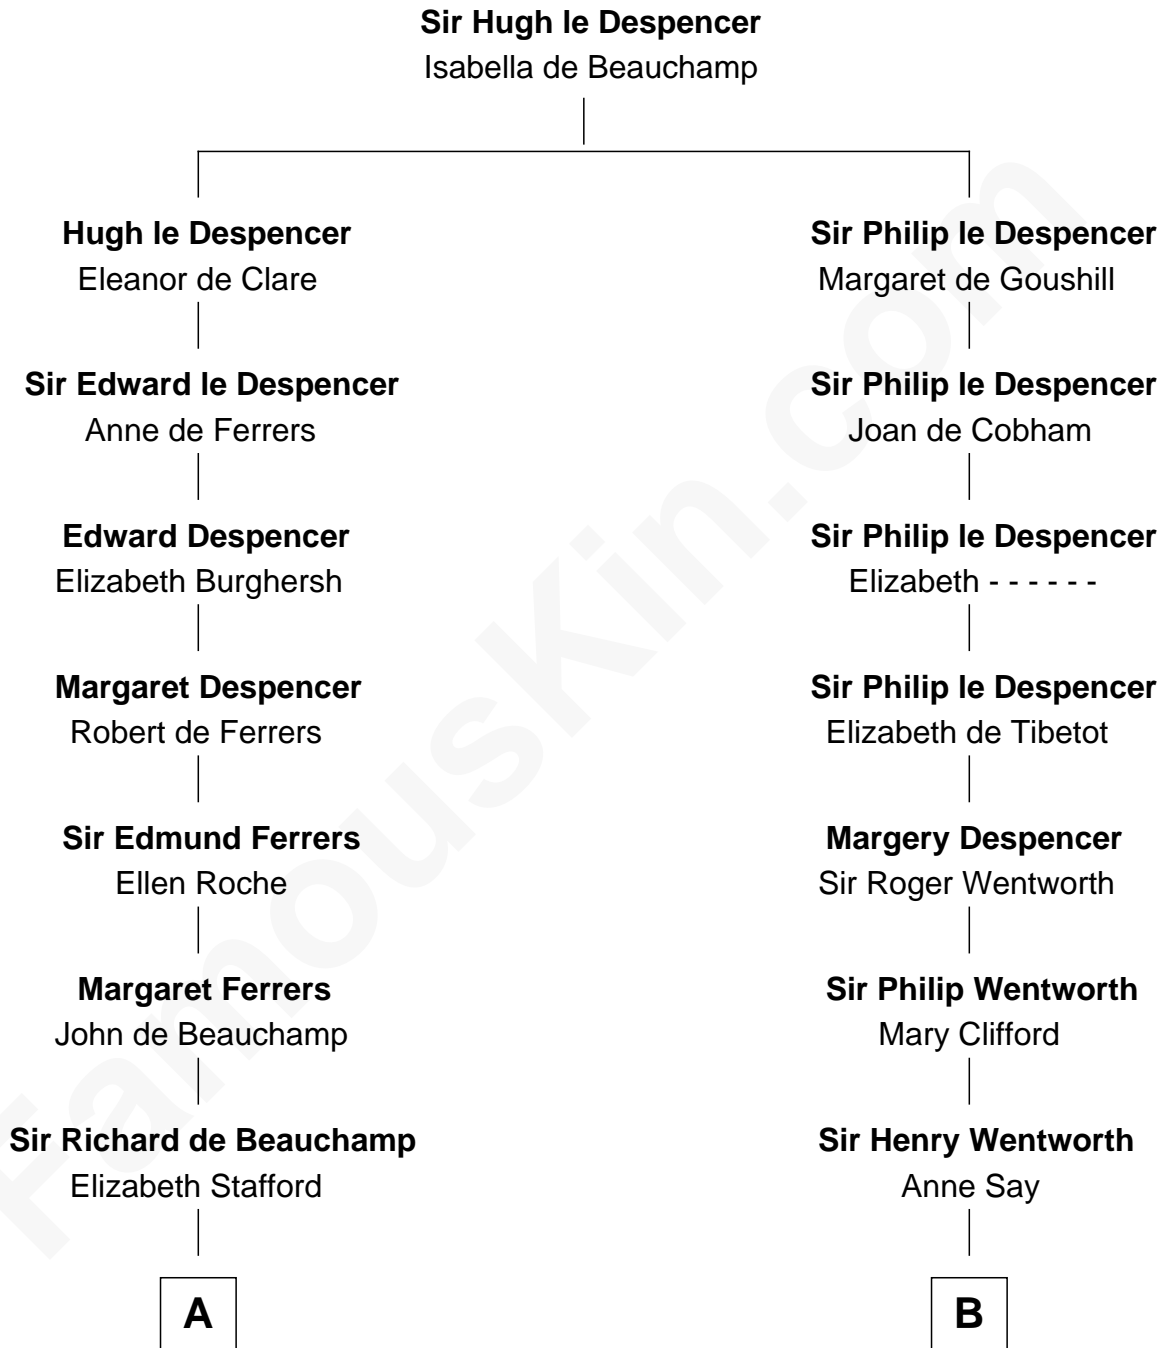

FamousKin.com

Relationship Chart of General Douglas MacArthur

U.S. Army - World War II

8th cousin 12 times removed of

Jane Seymour

3rd Wife of King Henry VIII

FamousKin.com