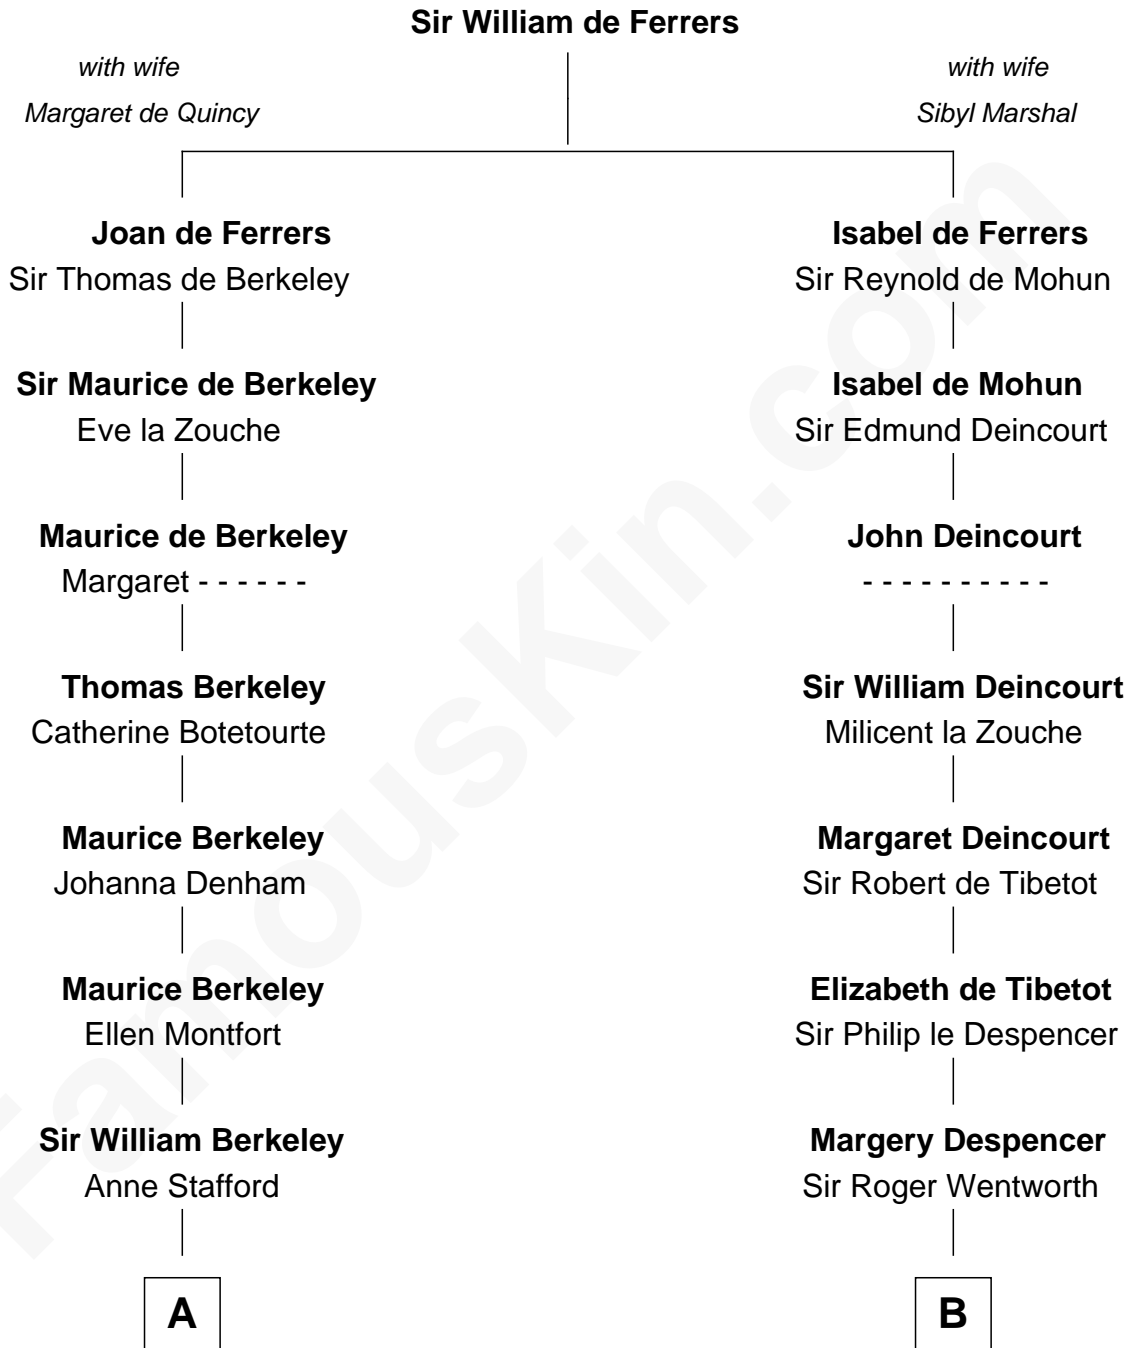

FamousKin.com
Relationship Chart of
General Douglas MacArthur
U.S. Army - World War II

10th cousin 10 times removed of
Jane Seymour
3rd Wife of King Henry VIII

FamousKin.com