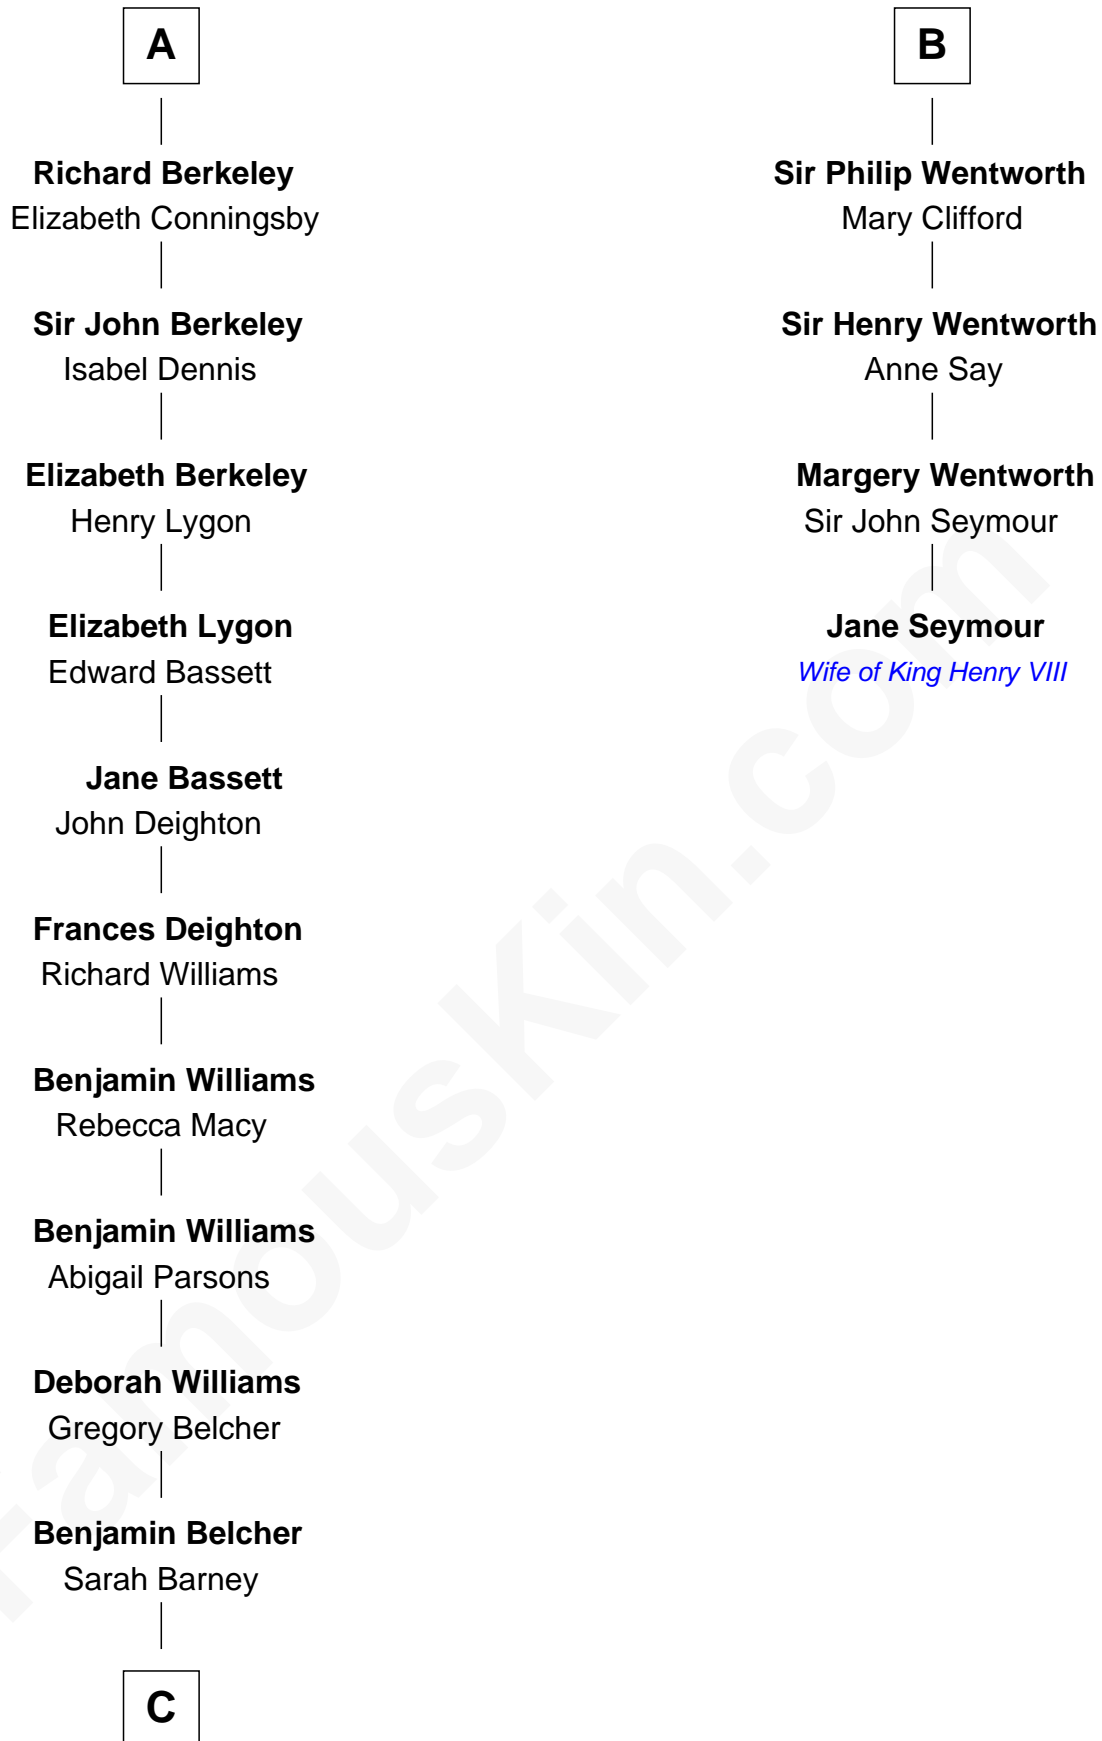

FamousKin.com
Relationship Chart of
General Douglas MacArthur
U.S. Army - World War II

10th cousin 10 times removed of
Jane Seymour
3rd Wife of King Henry VIII

FamousKin.com