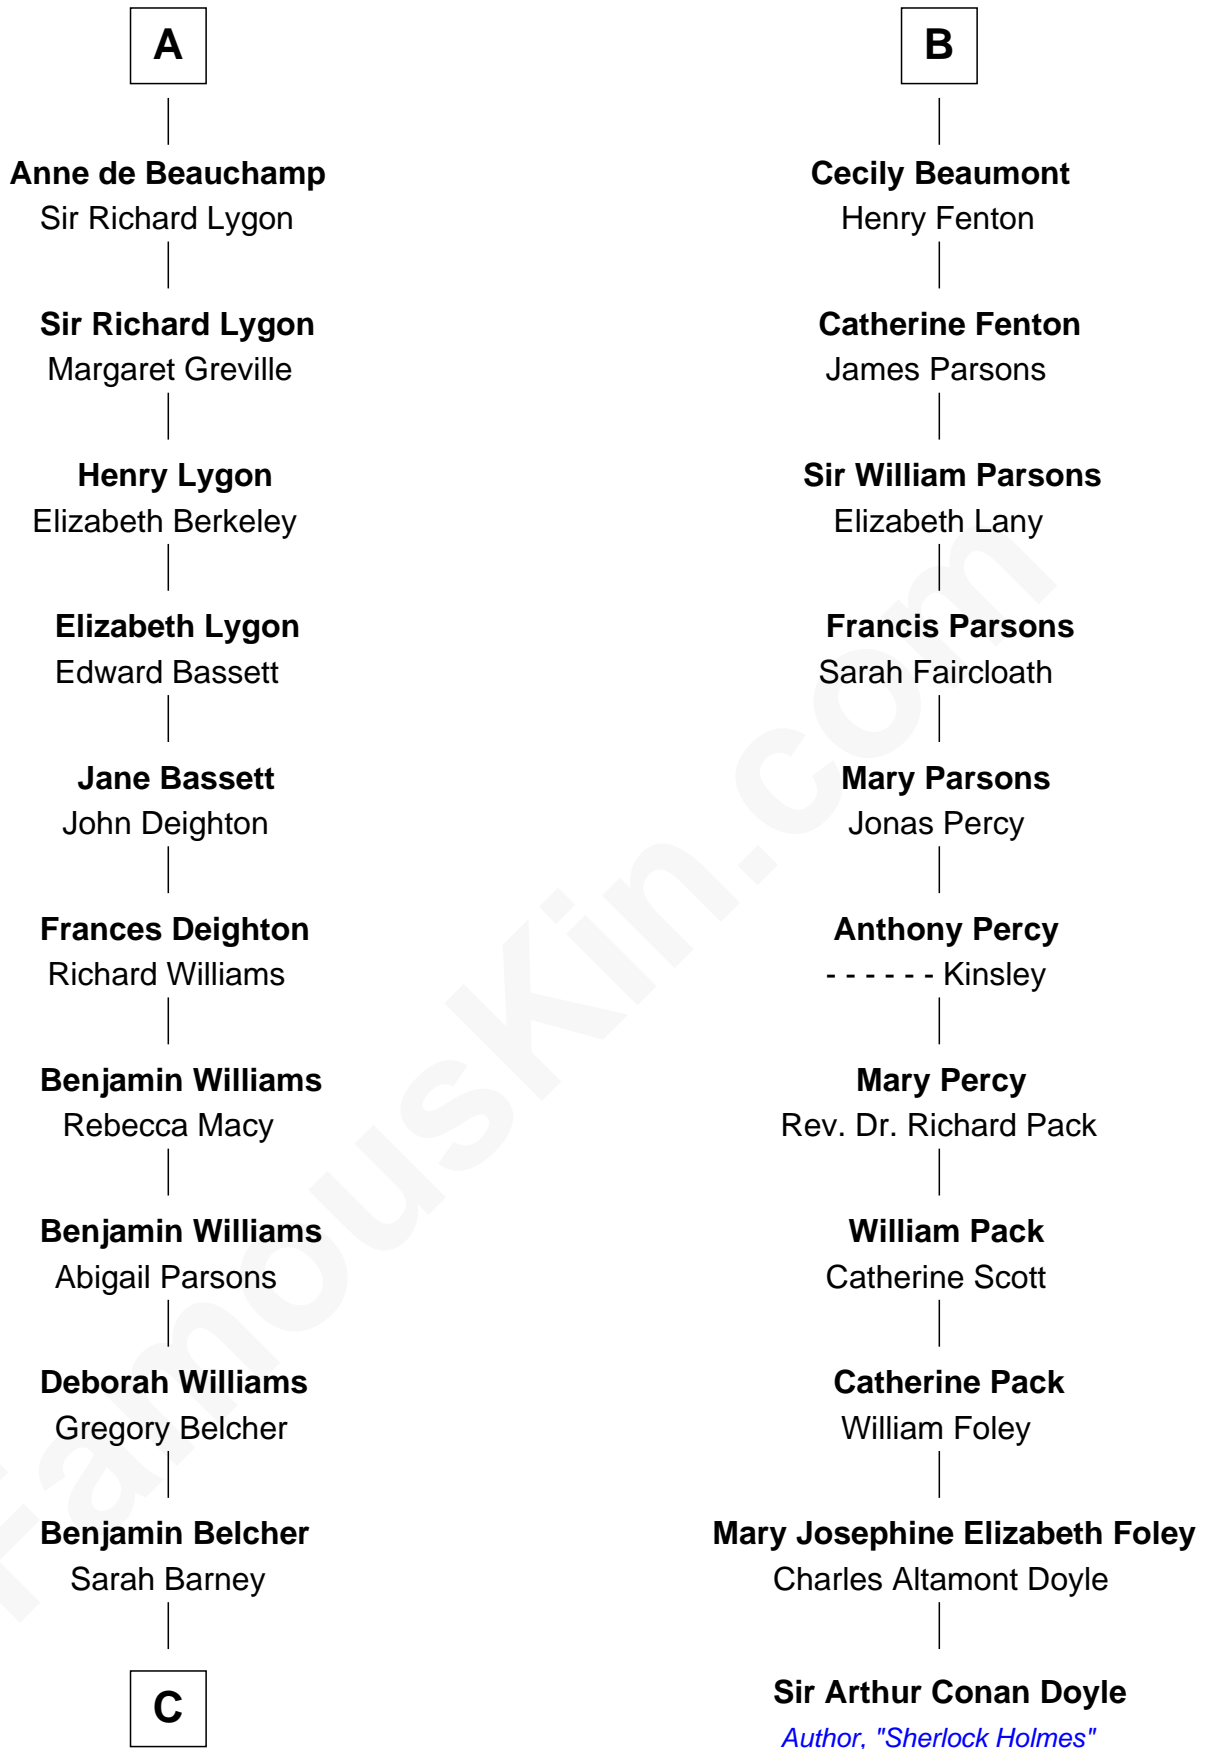

## Relationship Chart of General Douglas MacArthur

*U.S. Army - World War II*

17th cousin 3 times removed of

## Sir Arthur Conan Doyle

*Author, "Sherlock Holmes"*

**John de Botetourte**

Maud FitzThomas

FamousKin.com