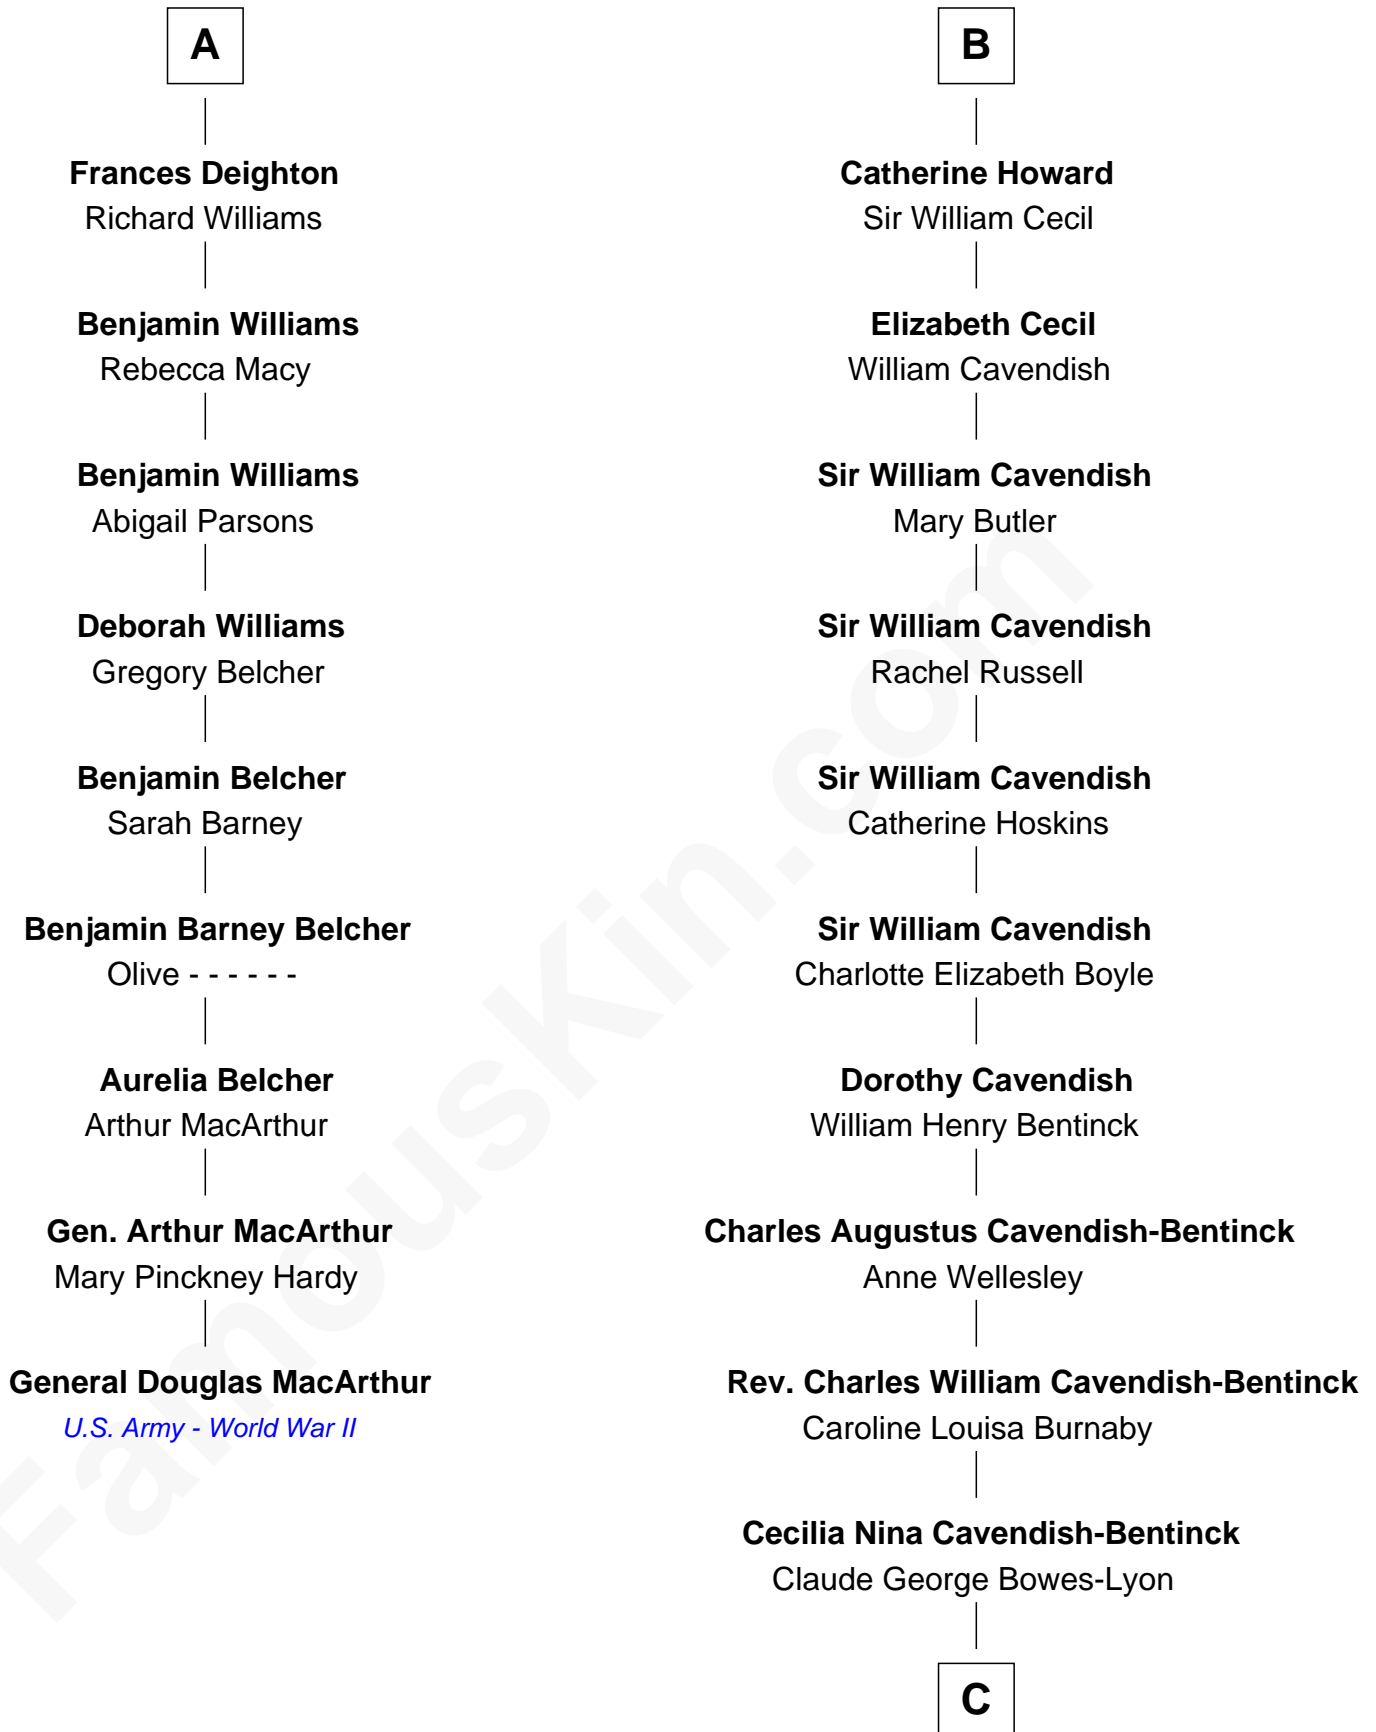

FamousKin.com
Relationship Chart of
General Douglas MacArthur
U.S. Army - World War II

15th cousin 3 times removed of

Queen Elizabeth II
Queen of the United Kingdom

Sir Thomas Mowbray
 Elizabeth Fitzalan

C

Elizabeth Bowes-Lyon
George VI, King of the United Kingdom

Queen Elizabeth II
Queen of the United Kingdom

FamousKin.com