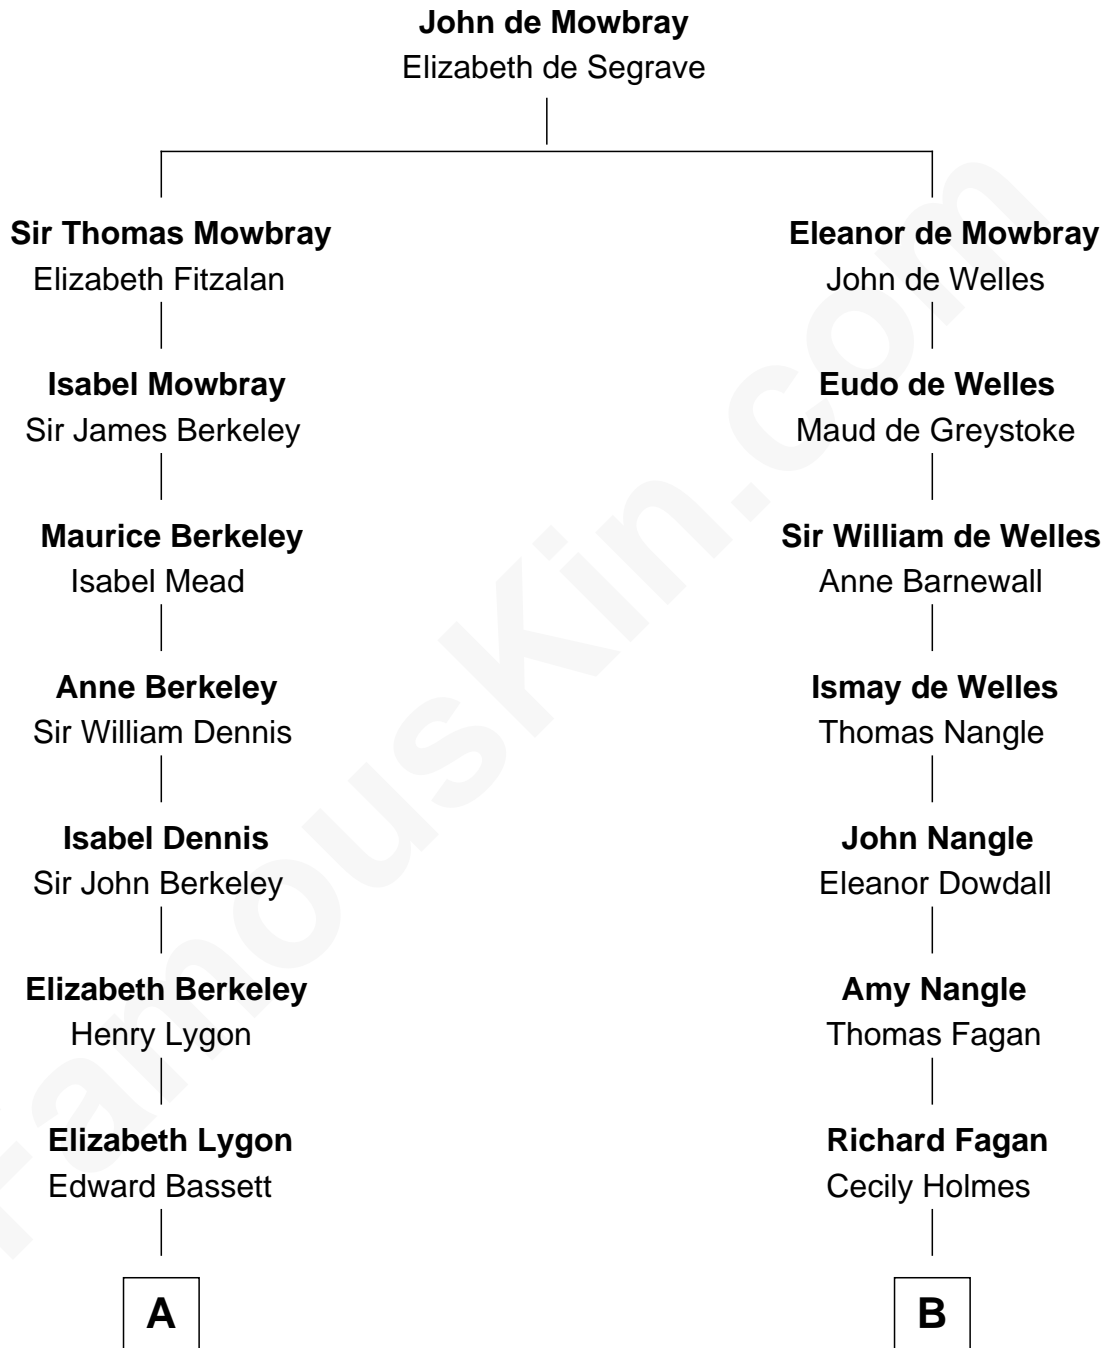

FamousKin.com

Relationship Chart of General Douglas MacArthur

U.S. Army - World War II

16th cousin 1 time removed of

Queen Elizabeth II

Queen of the United Kingdom

Elizabeth II photo by [Eric Draper](#)