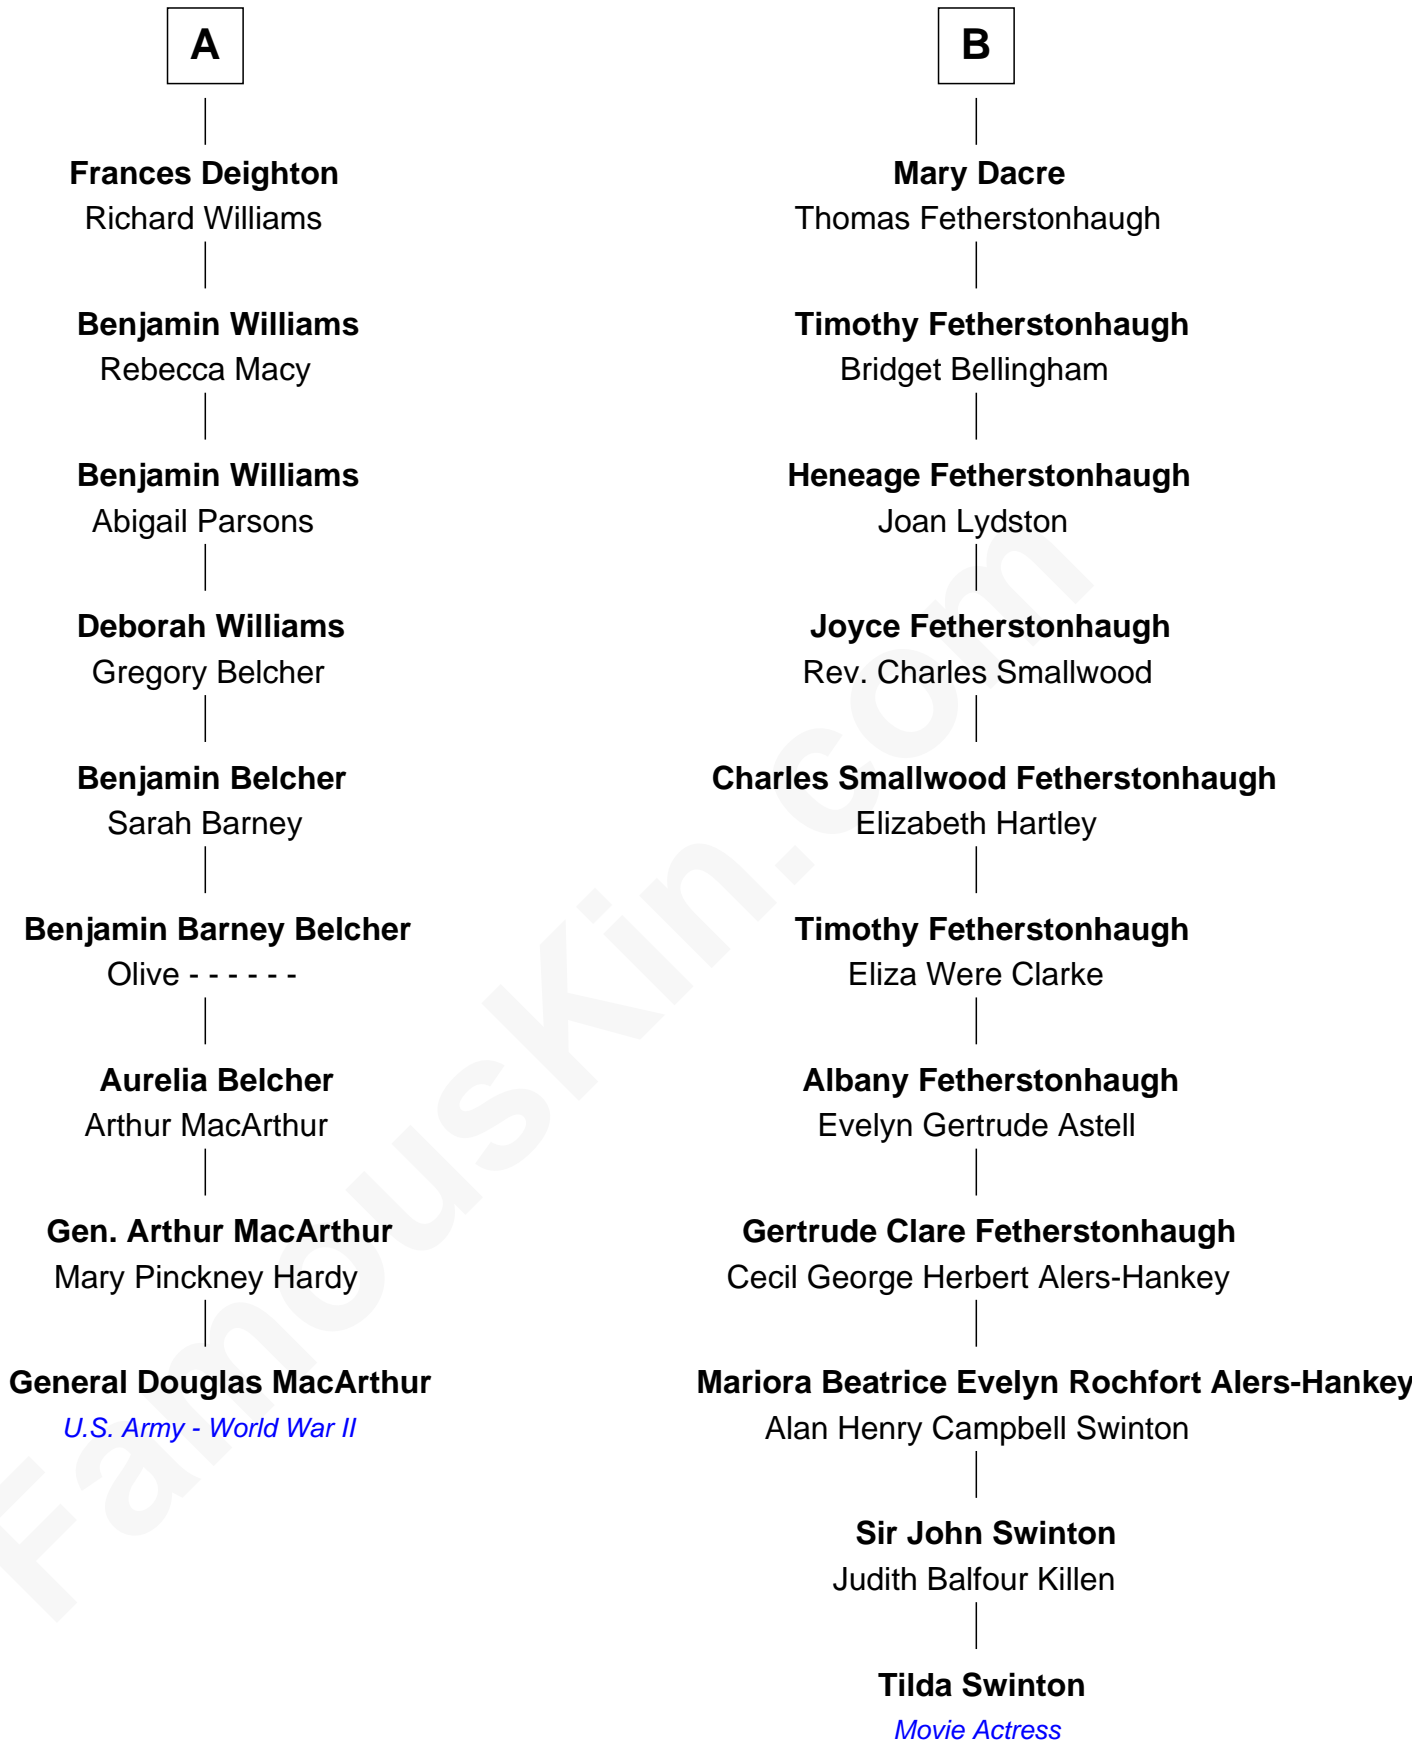

FamousKin.com
Relationship Chart of
General Douglas MacArthur
U.S. Army - World War II

15th cousin 2 times removed of

Tilda Swinton
Movie Actress

Tilda Swinton photo by [Nicolas Genin](#) ([CC BY-SA 2.0](#))