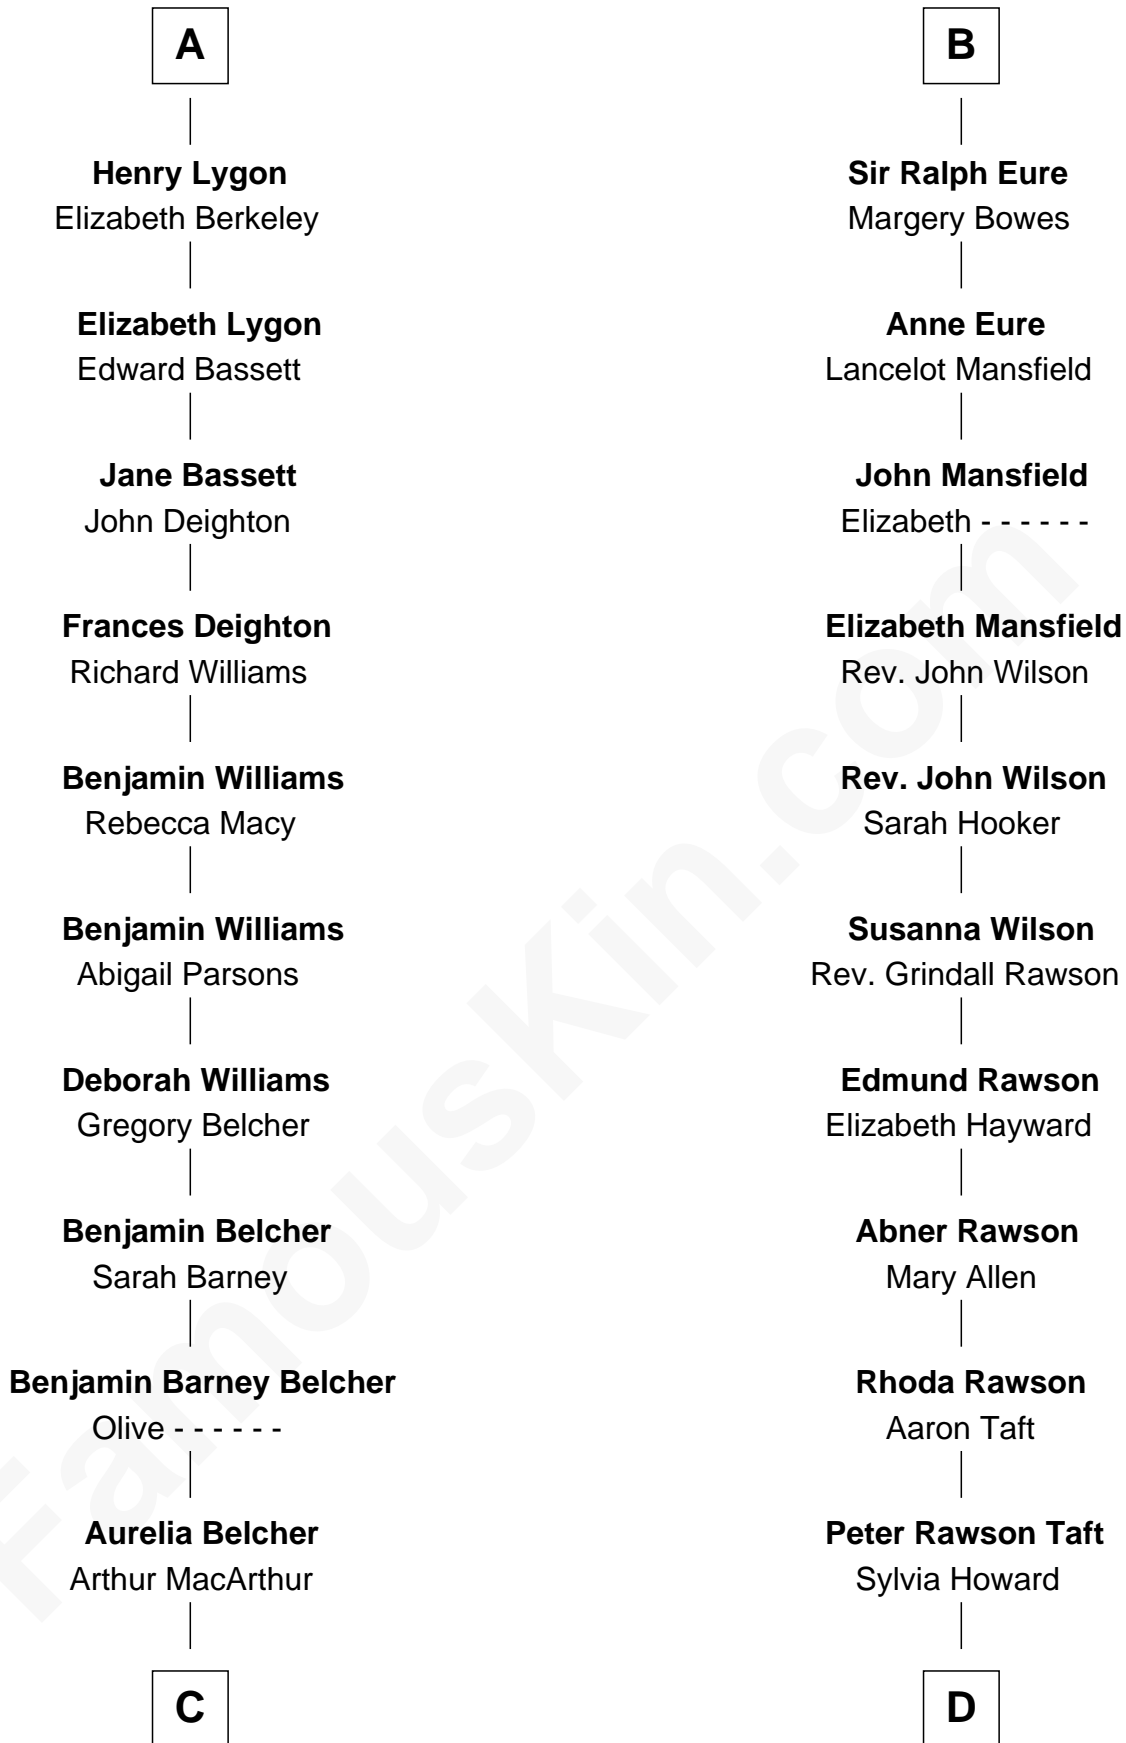

**FamousKin.com**  
**Relationship Chart of**  
**General Douglas MacArthur**  
*U.S. Army - World War II*

**18th cousin 3 times removed of**

**Bob Taft**

*67th Governor of Ohio*

**C**

**Gen. Arthur MacArthur**

Mary Pinckney Hardy

**General Douglas MacArthur**

*U.S. Army - World War II*

**D**

**Alphonso Taft**

Louisa Maria Torrey

**William Howard Taft**

Helen Louise Herron

**Robert Alphonso Taft**

Martha Wheaton Bowers

**Robert Alphonso Taft**

Blanca Duncan Noël

**Bob Taft**

*67th Governor of Ohio*

FamousKin.com