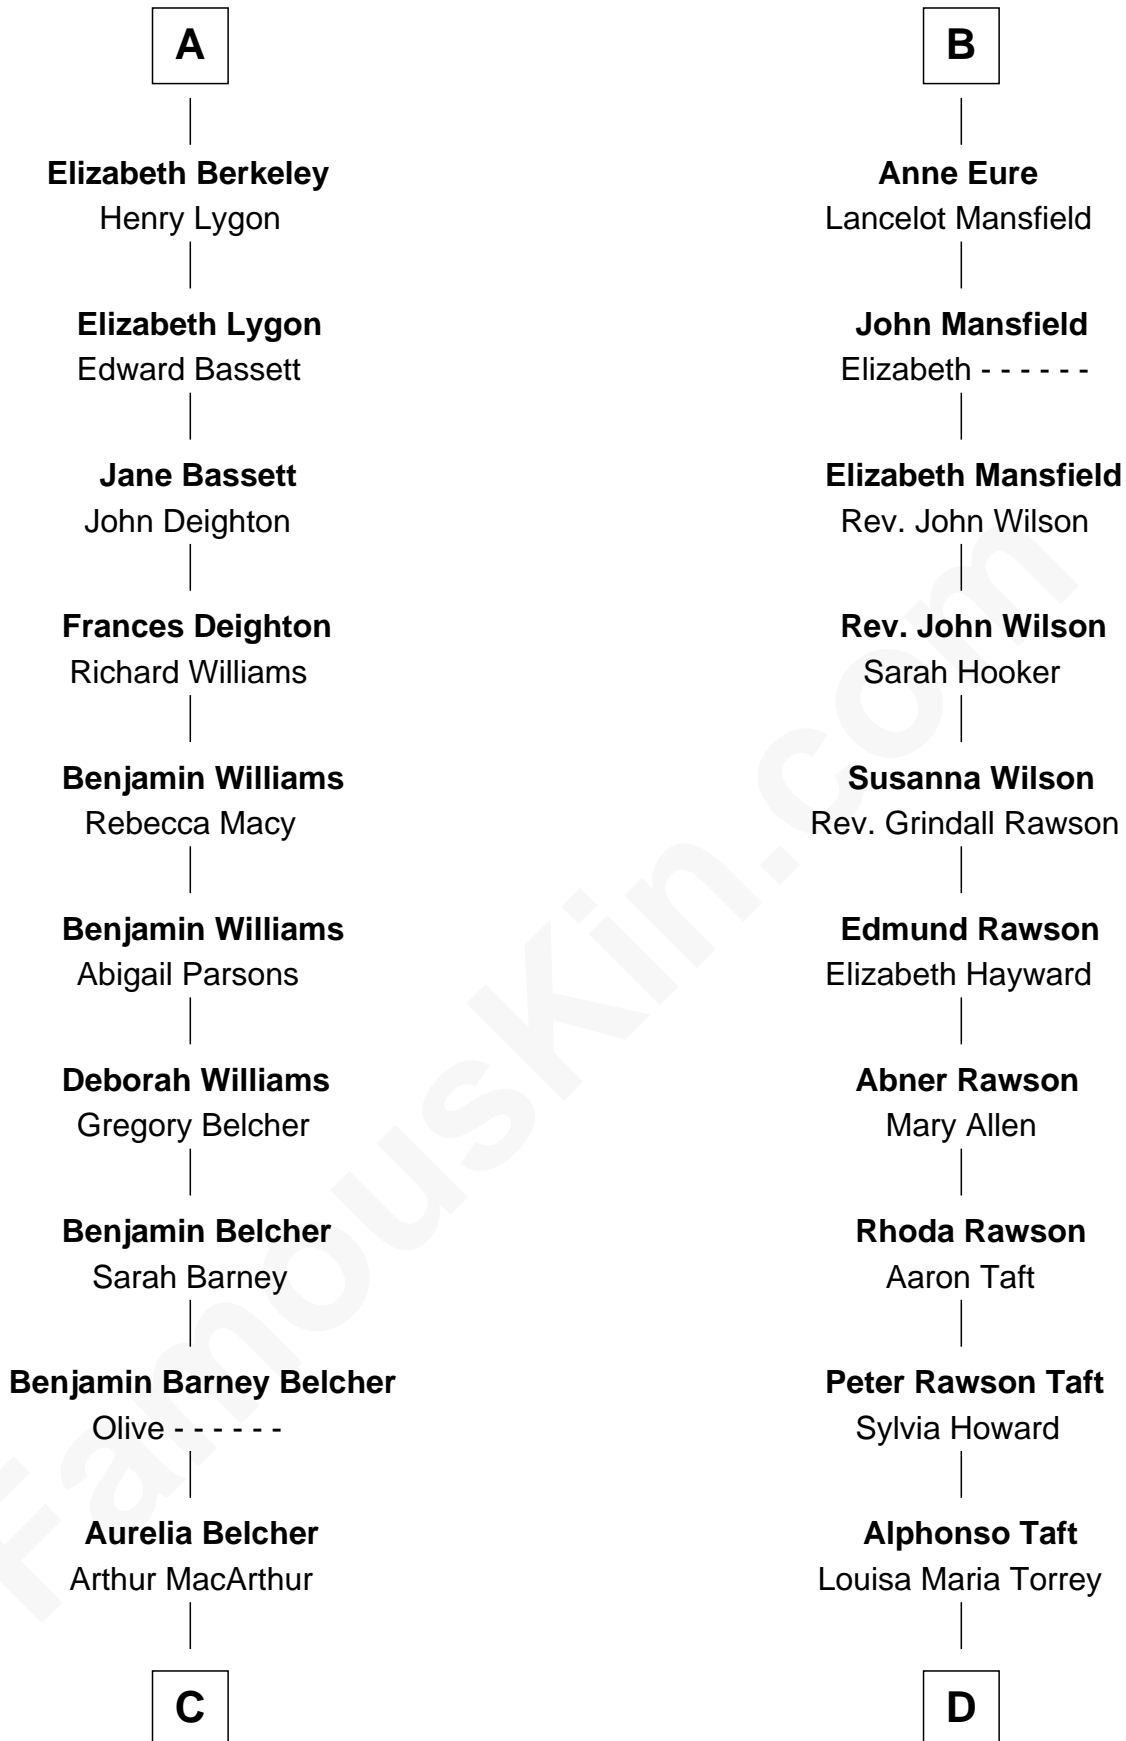

**FamousKin.com**  
**Relationship Chart of**  
**General Douglas MacArthur**  
*U.S. Army - World War II*

**18th cousin 2 times removed of**

**Bob Taft**

*67th Governor of Ohio*

**Edmund Fitzalan**  
 Alice de Warenne

**C**

**Gen. Arthur MacArthur**

Mary Pinckney Hardy

**General Douglas MacArthur**

*U.S. Army - World War II*

**D**

**William Howard Taft**

Helen Louise Herron

**Robert Alphonso Taft**

Martha Wheaton Bowers

**Robert Alphonso Taft**

Blanca Duncan Noël

**Bob Taft**

*67th Governor of Ohio*

FamousKin.com