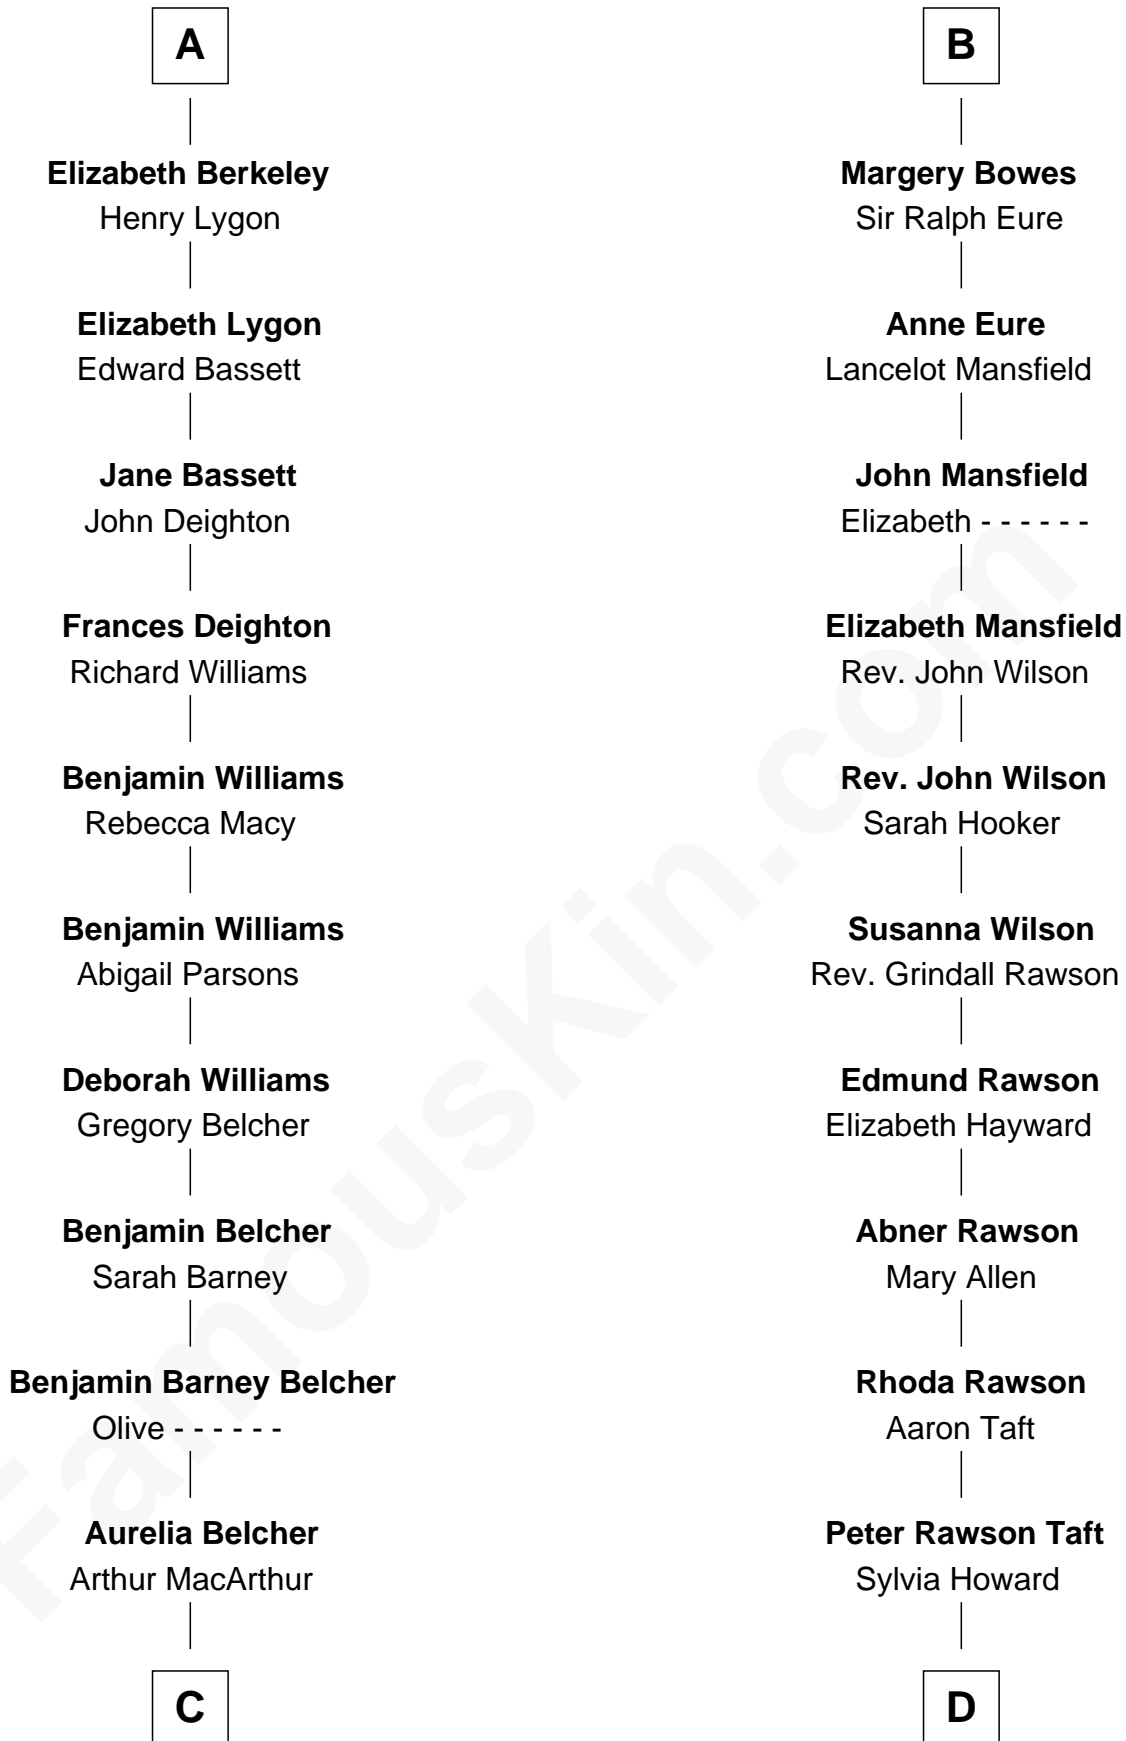

**FamousKin.com**  
**Relationship Chart of**  
**General Douglas MacArthur**  
*U.S. Army - World War II*

18th cousin 3 times removed of

**Bob Taft**

*67th Governor of Ohio*

**Sir Maurice de Berkeley**

Eve la Zouche

Maud FitzHugh

**Sir Ralph Bowes**

Margery Conyers

**Sir Ralph Bowes**

Elizabeth Clifford

**B**

**C**

**Gen. Arthur MacArthur**

Mary Pinckney Hardy

**General Douglas MacArthur**

*U.S. Army - World War II*

**D**

**Alphonso Taft**

Louisa Maria Torrey

**William Howard Taft**

Helen Louise Herron

**Robert Alphonso Taft**

Martha Wheaton Bowers

**Robert Alphonso Taft**

Blanca Duncan Noël

**Bob Taft**

*67th Governor of Ohio*

FamousKin.com