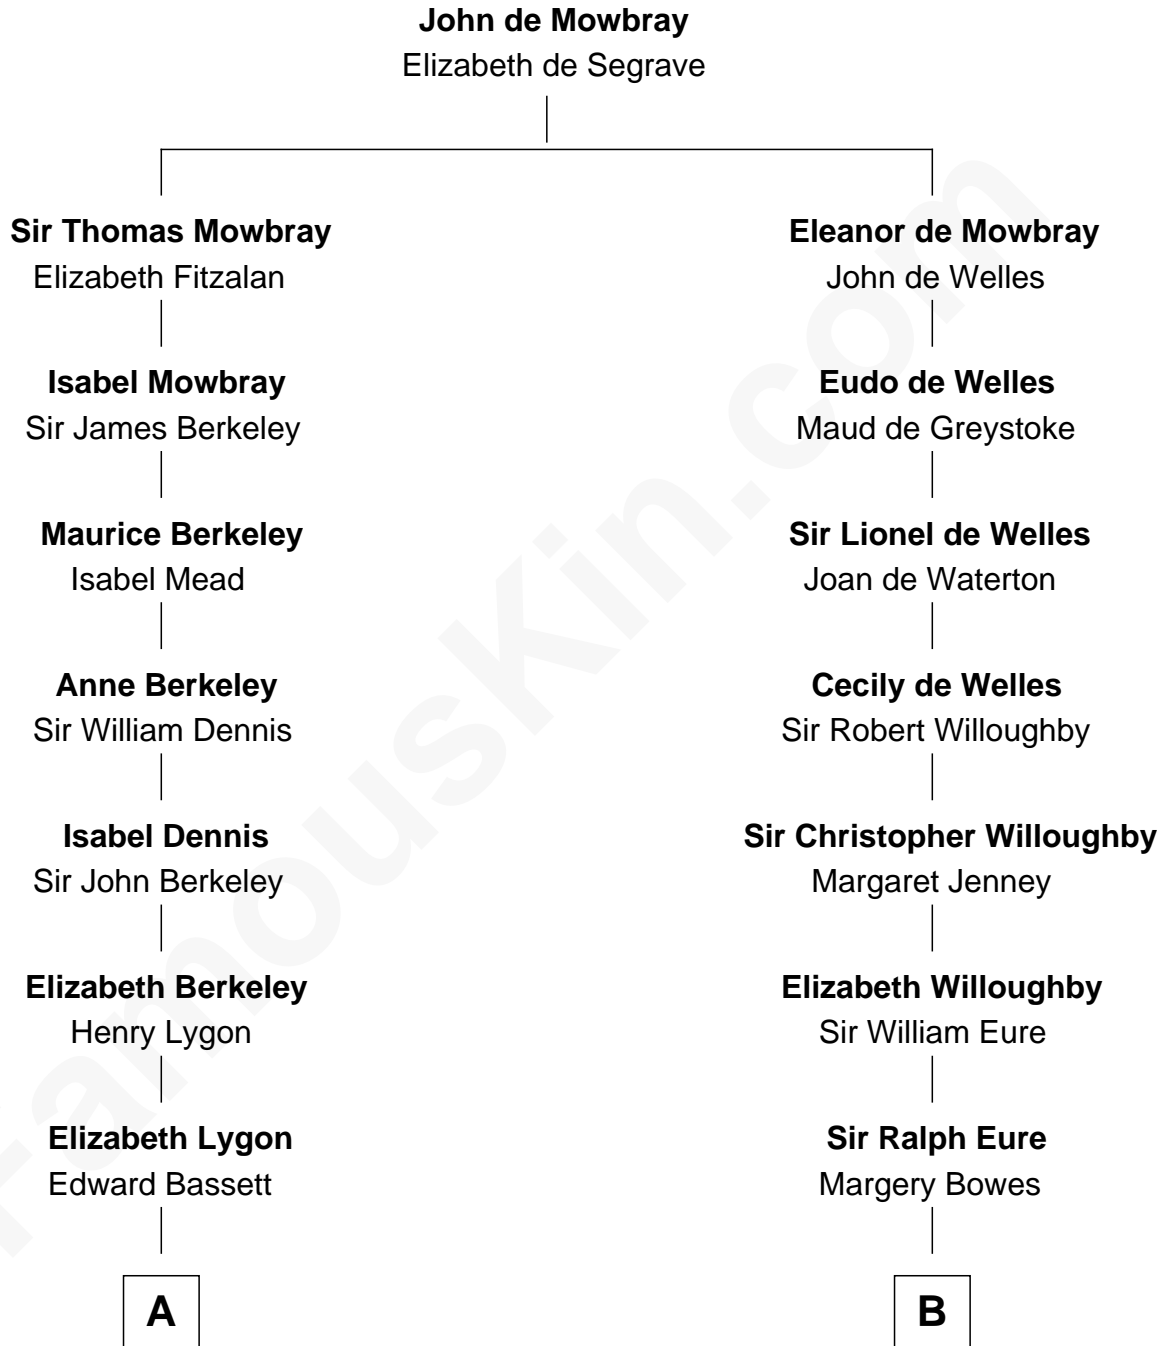

FamousKin.com
Relationship Chart of
General Douglas MacArthur
U.S. Army - World War II

16th cousin 4 times removed of

Bob Taft

67th Governor of Ohio

C

William Howard Taft

Helen Louise Herron

Robert Alphonso Taft

Martha Wheaton Bowers

Robert Alphonso Taft

Blanca Duncan Noël

Bob Taft

67th Governor of Ohio

FamousKin.com