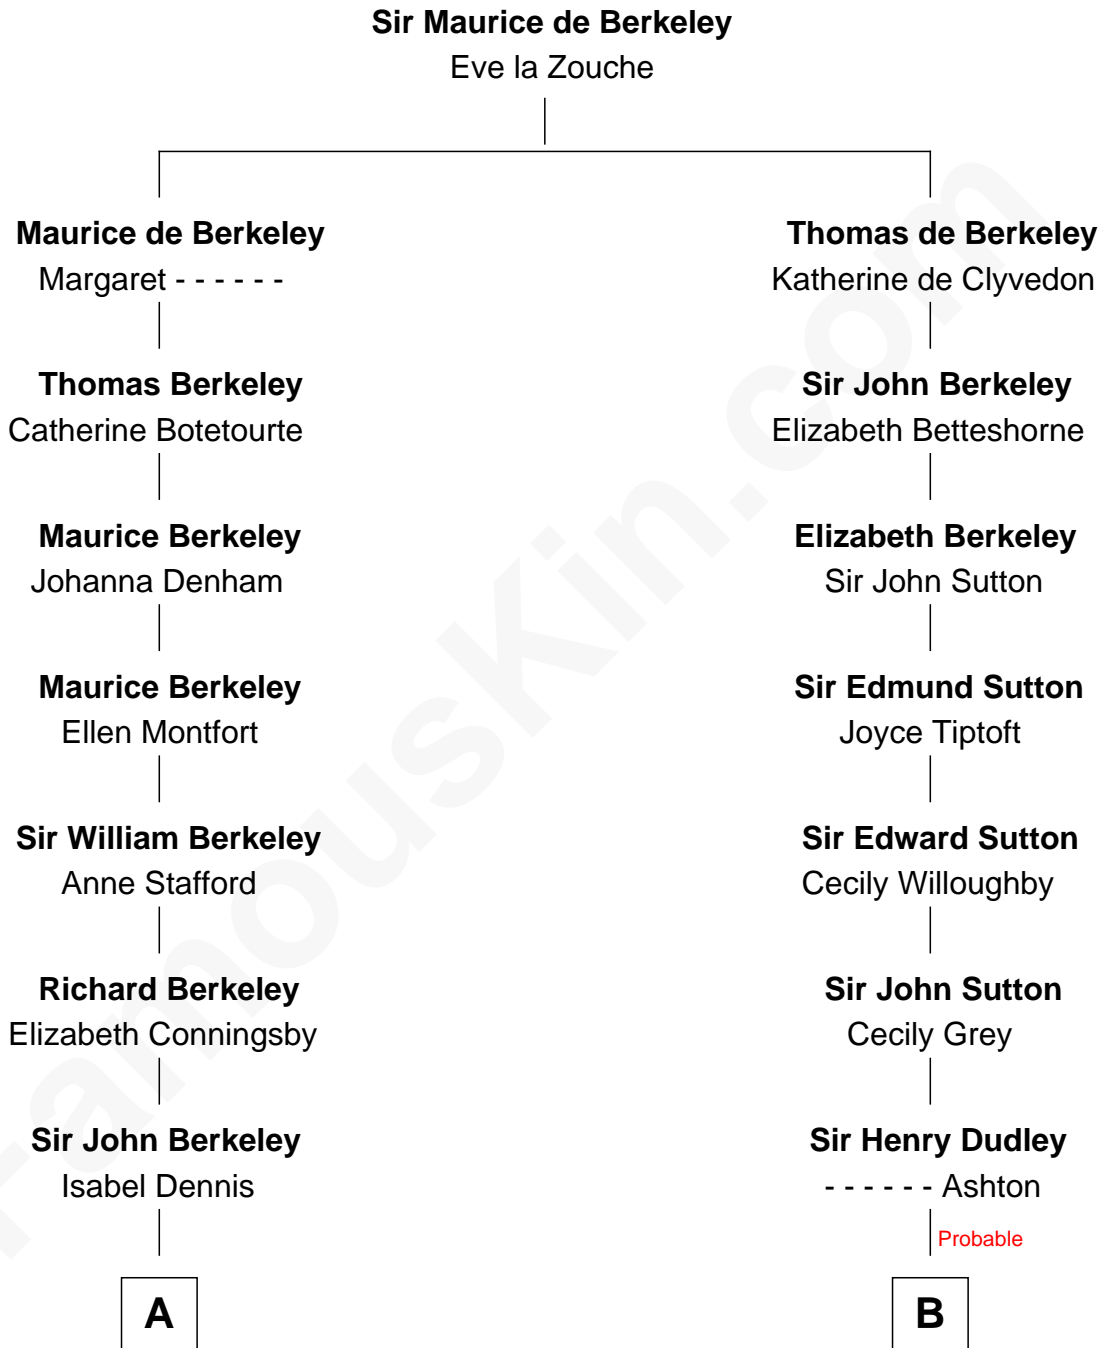

FamousKin.com

Relationship Chart of General Douglas MacArthur

U.S. Army - World War II

14th cousin 4 times removed of

Jane (Appleton) Pierce

First Lady of President Franklin Pierce

C

—
Gen. Arthur MacArthur

Mary Pinckney Hardy

—
General Douglas MacArthur

U.S. Army - World War II

FamousKin.com