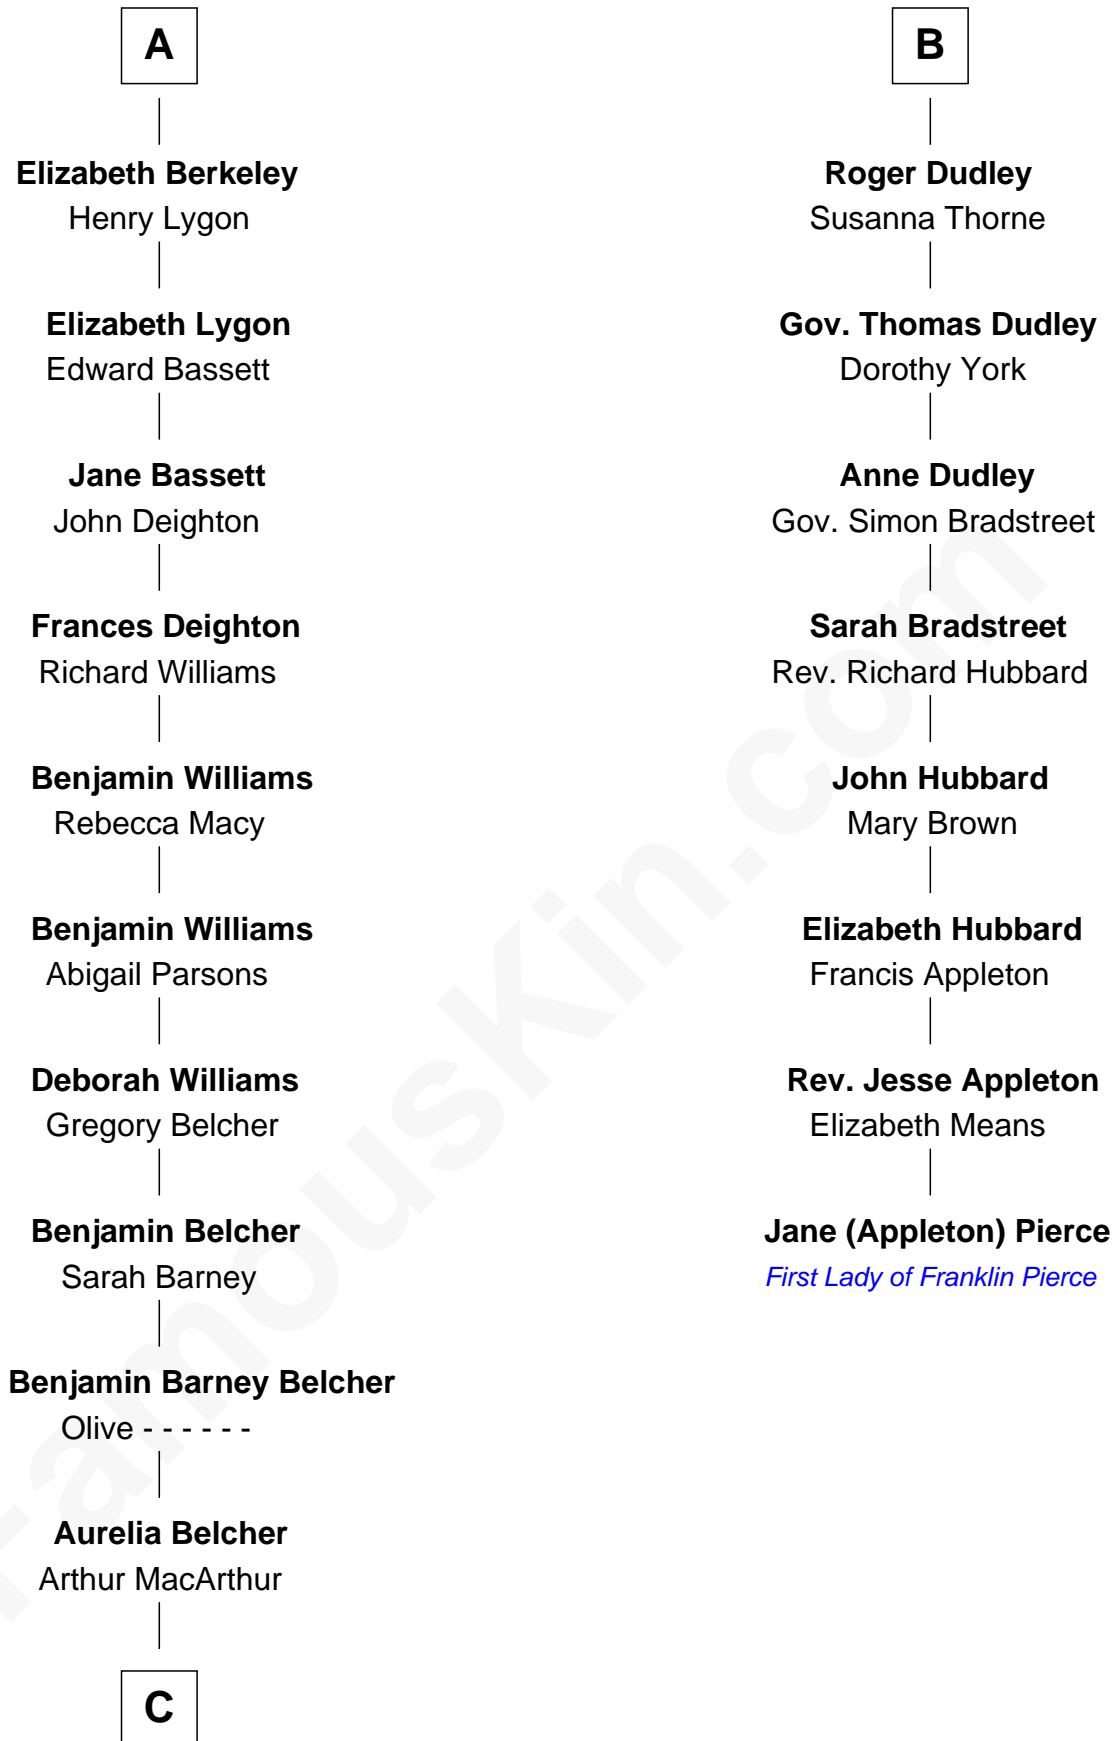

FamousKin.com

Relationship Chart of General Douglas MacArthur

U.S. Army - World War II

14th cousin 4 times removed of

Jane (Appleton) Pierce

First Lady of President Franklin Pierce

C

—
Gen. Arthur MacArthur

Mary Pinckney Hardy

—
General Douglas MacArthur

U.S. Army - World War II

FamousKin.com