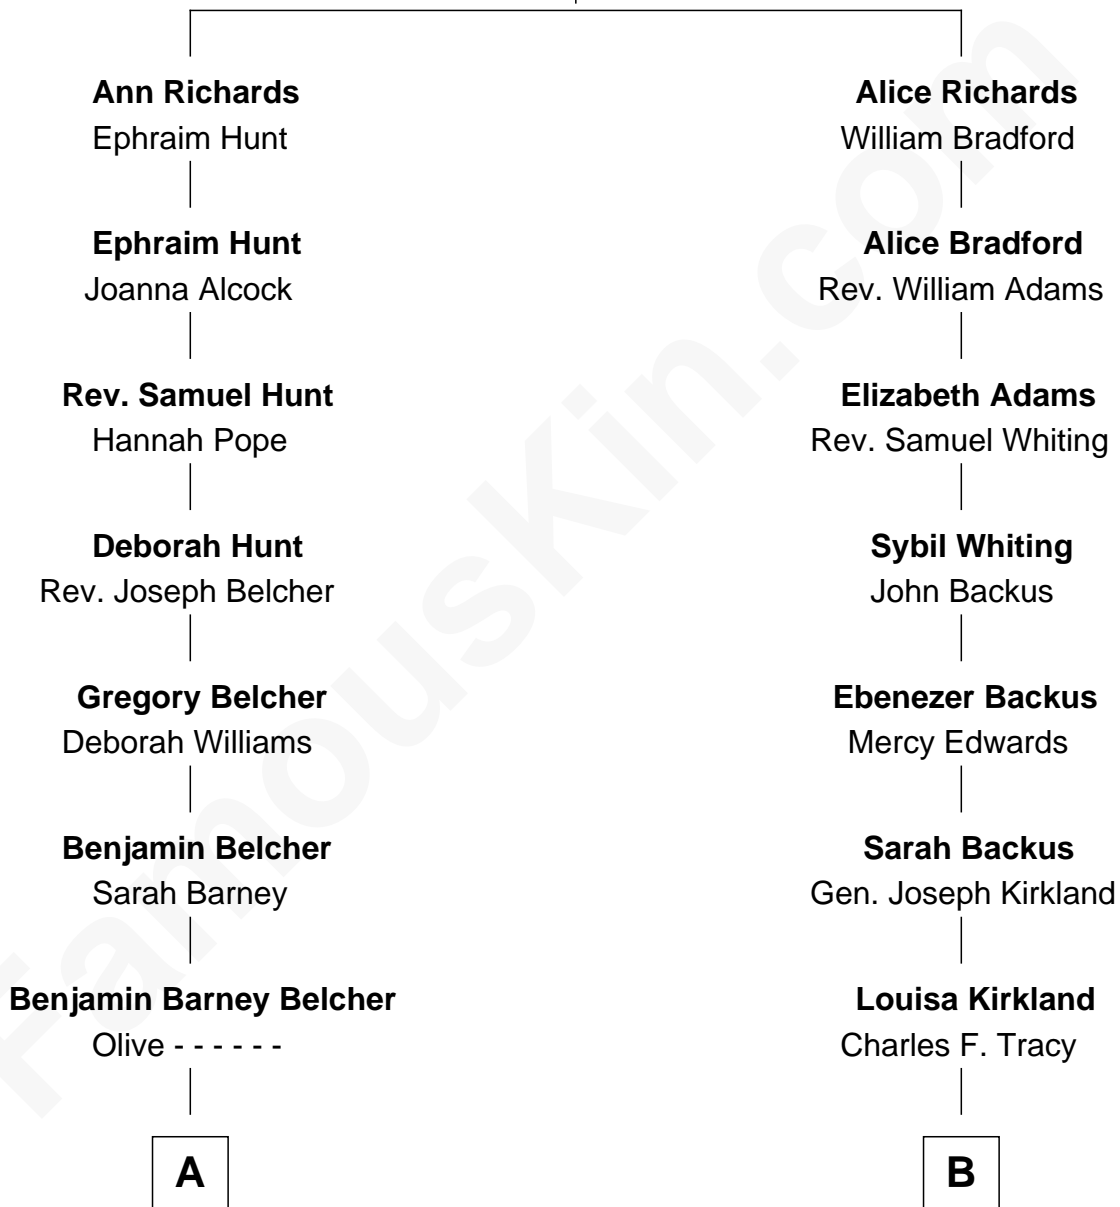

FamousKin.com

Relationship Chart of

General Douglas MacArthur

U.S. Army - World War II

9th cousin of

Henry Sturgis Morgan

Co-Founder of Morgan Stanley

Thomas Richards

Welthian - - - - -

A

Aurelia Belcher
Arthur MacArthur

Gen. Arthur MacArthur
Mary Pinckney Hardy

General Douglas MacArthur
U.S. Army - World War II

B

Frances Louisa Tracy
John Pierpont Morgan

John Pierpont Morgan
Jane Norton Grew