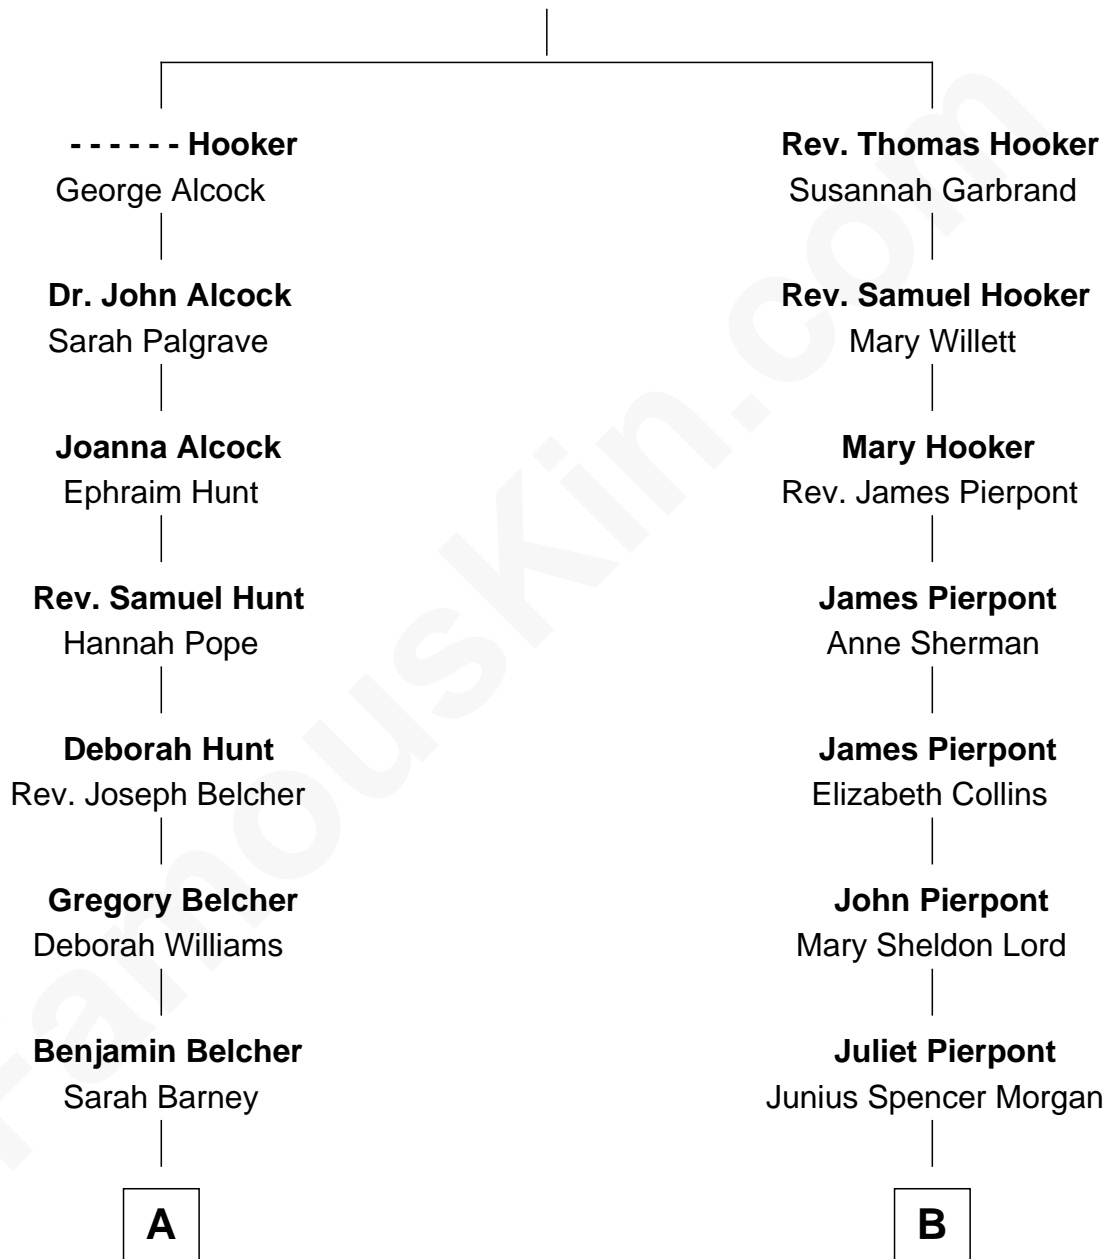

**FamousKin.com**  
**Relationship Chart of**  
**General Douglas MacArthur**

*U.S. Army - World War II*

9th cousin 1 time removed of

**Henry Sturgis Morgan**

*Co-Founder of Morgan Stanley*

**Thomas Hooker**

FamousKin.com