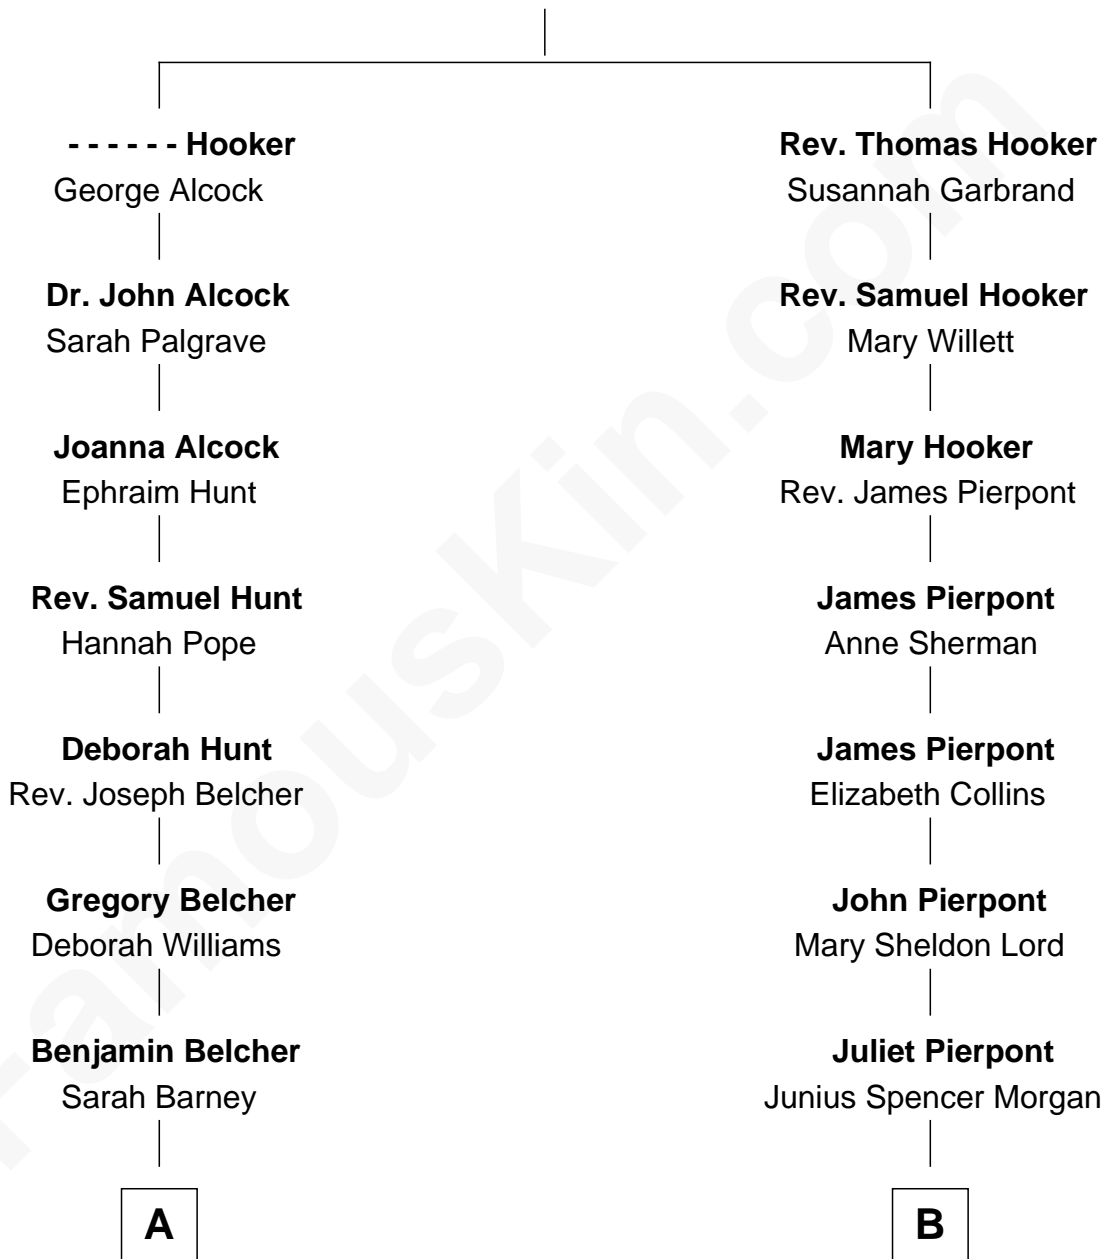

FamousKin.com
Relationship Chart of
General Douglas MacArthur
U.S. Army - World War II

8th cousin 2 times removed of

J.P. Morgan, Jr.
American Banker and Philanthropist

Thomas Hooker

FamousKin.com