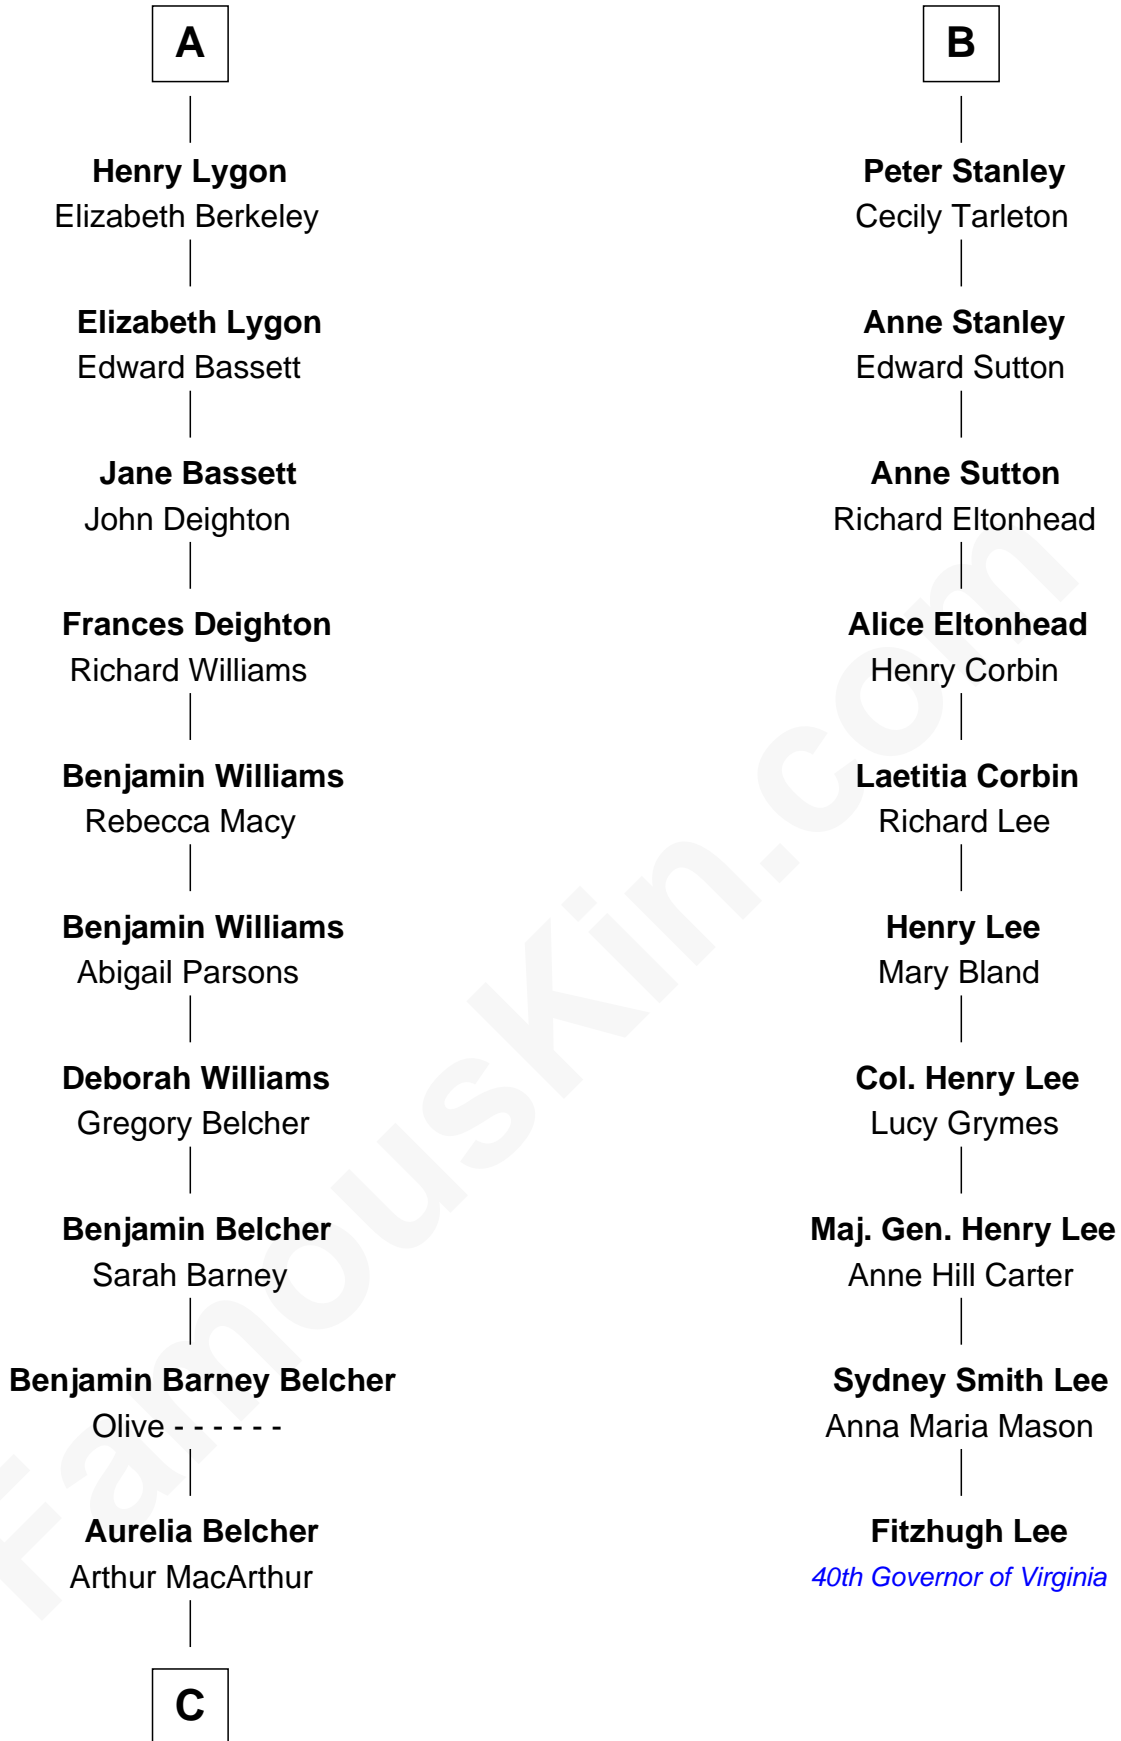

FamousKin.com
Relationship Chart of
General Douglas MacArthur

U.S. Army - World War II

16th cousin 2 times removed of

Fitzhugh Lee

40th Governor of Virginia

Katherine de Hastang

Ralph de Stafford

C

—
Gen. Arthur MacArthur

Mary Pinckney Hardy

—
General Douglas MacArthur

U.S. Army - World War II

FamousKin.com