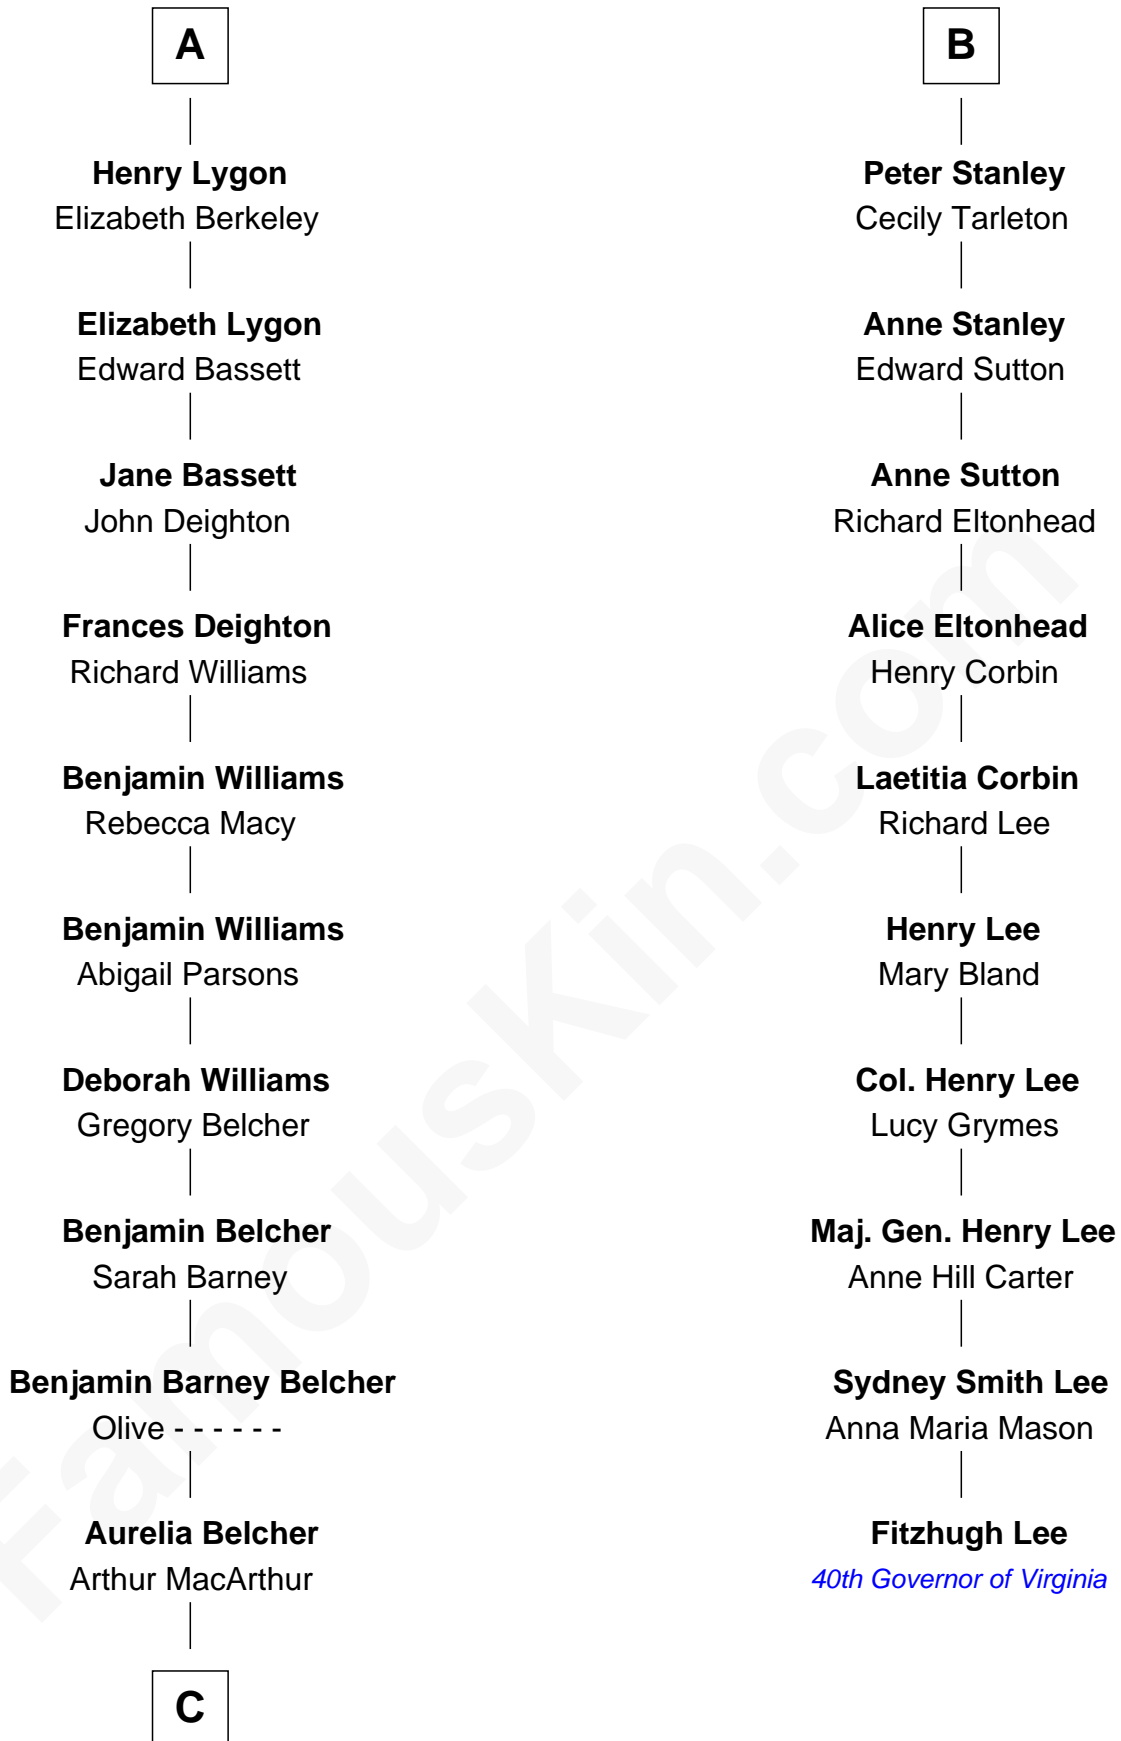

FamousKin.com

Relationship Chart of

General Douglas MacArthur

U.S. Army - World War II

16th cousin 2 times removed of

Fitzhugh Lee

40th Governor of Virginia

C

—
Gen. Arthur MacArthur

Mary Pinckney Hardy

—
General Douglas MacArthur

U.S. Army - World War II

FamousKin.com