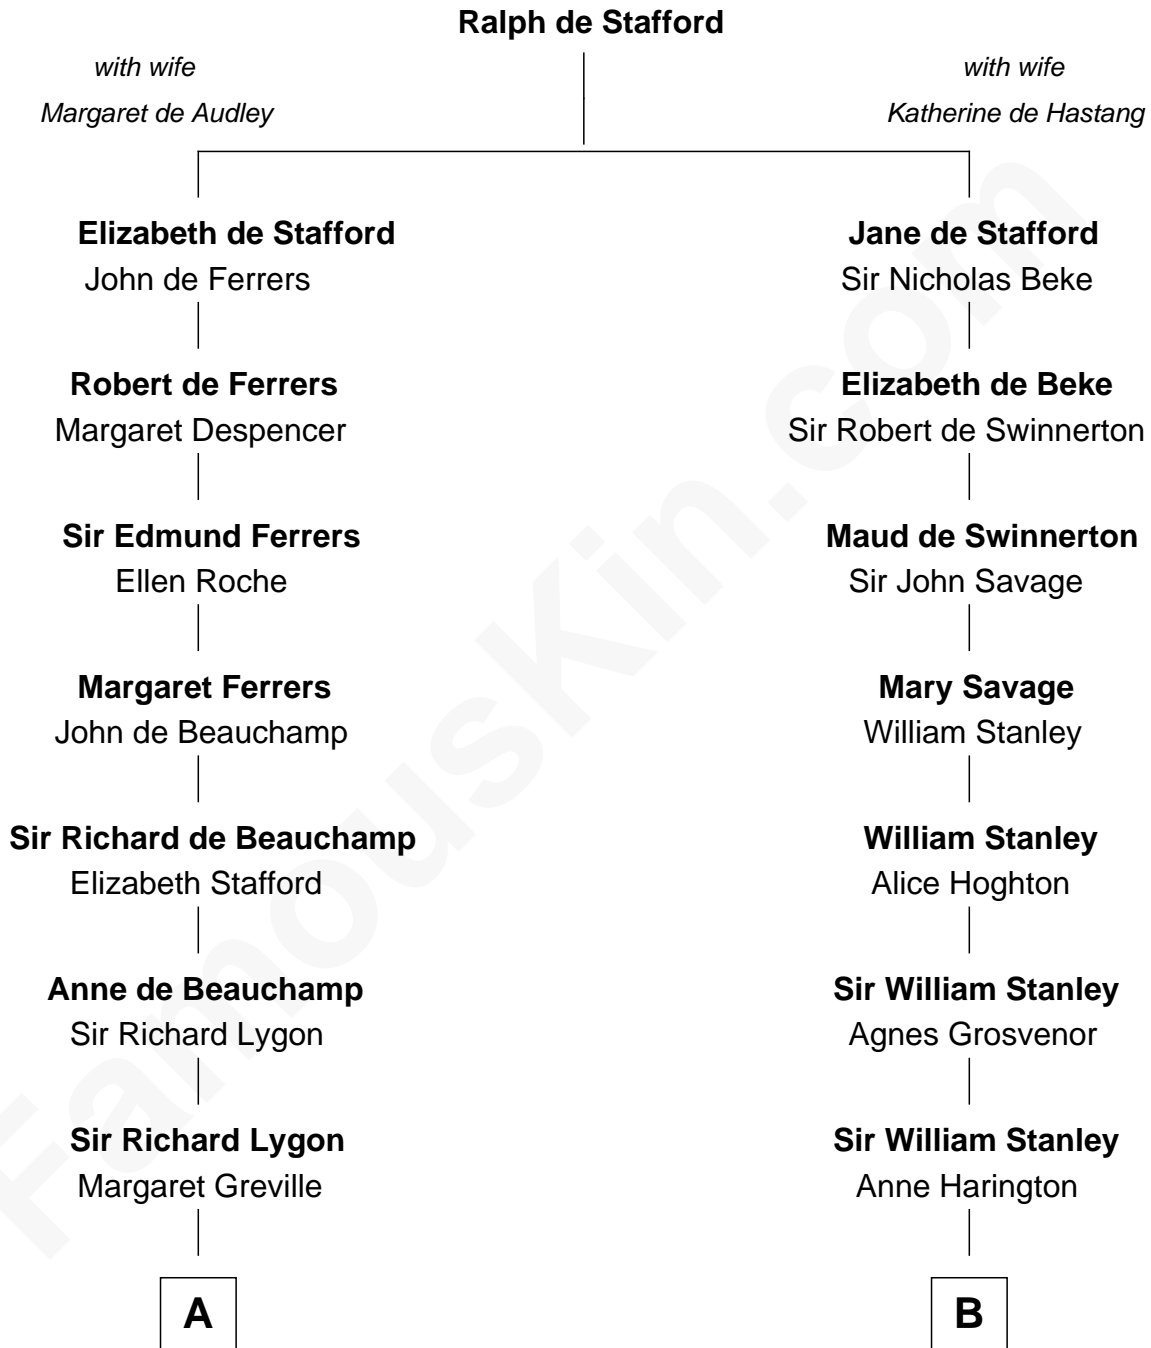

FamousKin.com

Relationship Chart of

General Douglas MacArthur

U.S. Army - World War II

16th cousin 2 times removed of

Fitzhugh Lee

40th Governor of Virginia

C

—
Gen. Arthur MacArthur

Mary Pinckney Hardy

—
General Douglas MacArthur

U.S. Army - World War II

FamousKin.com