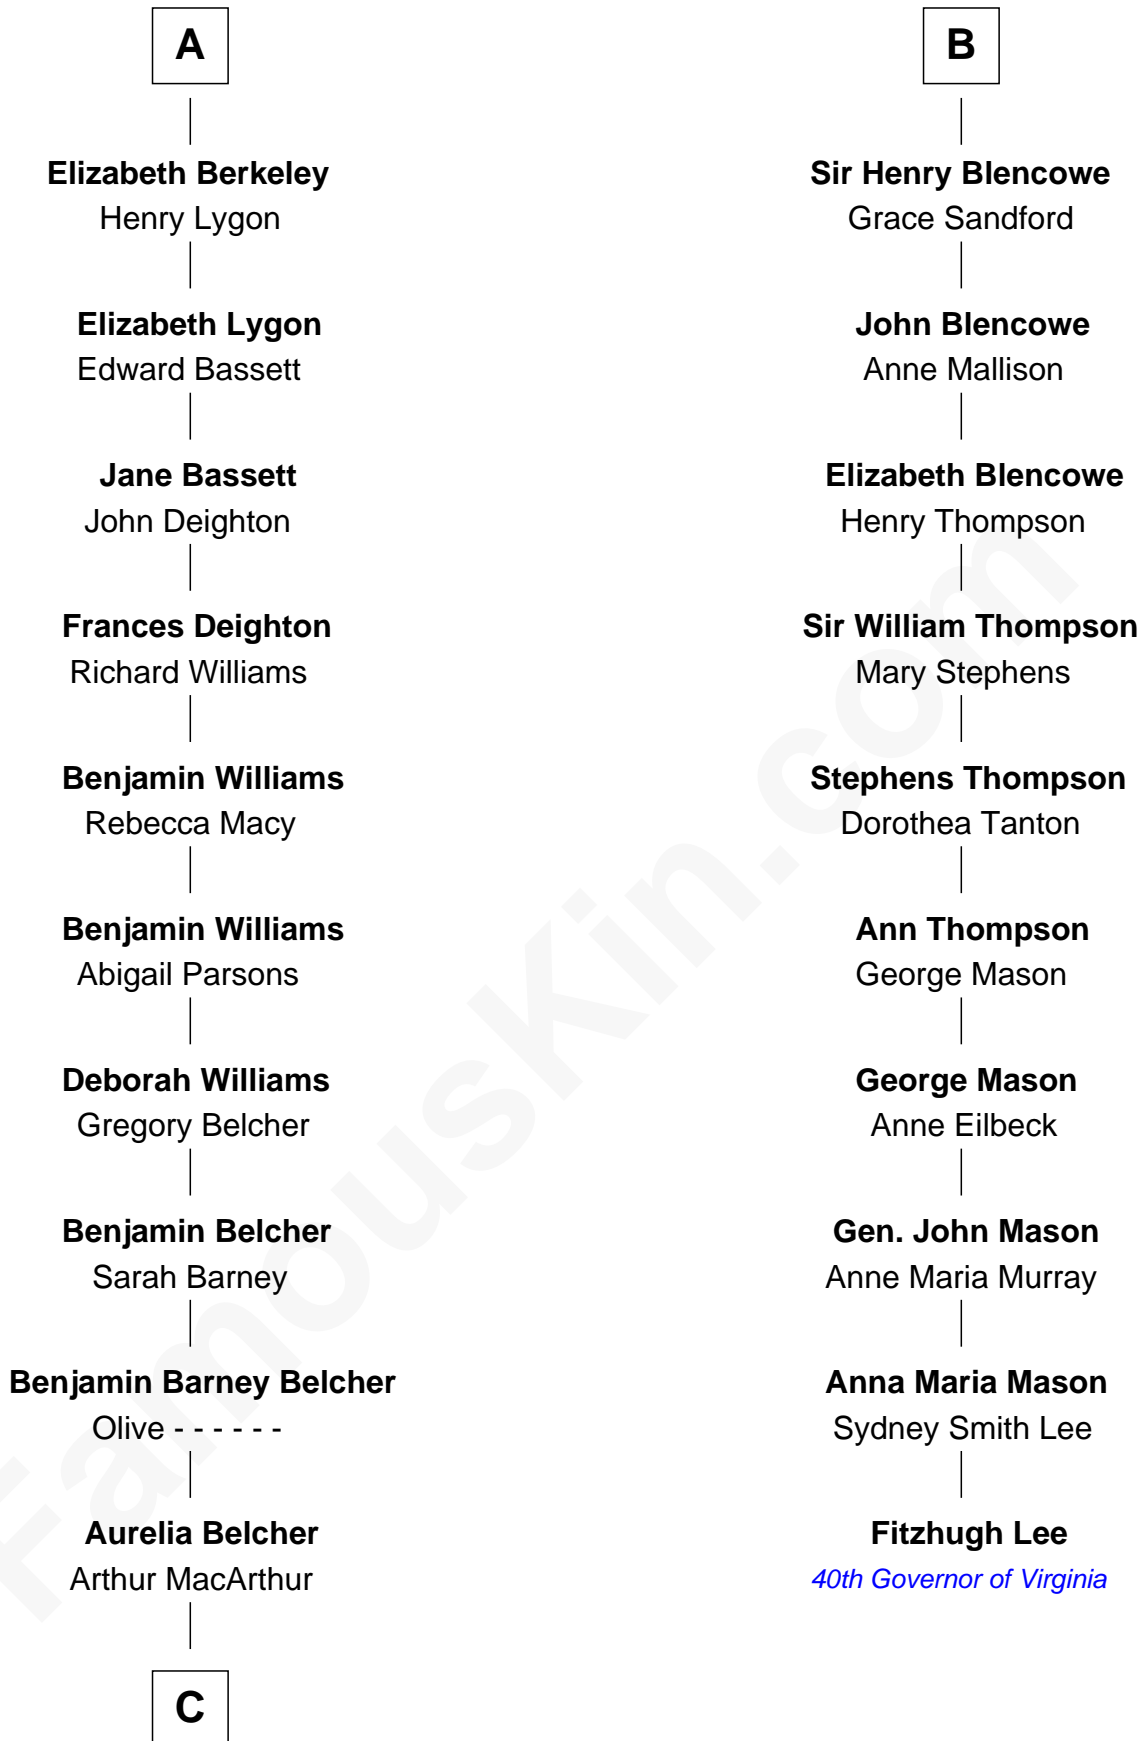

FamousKin.com
Relationship Chart of
General Douglas MacArthur

U.S. Army - World War II

16th cousin 2 times removed of

Fitzhugh Lee

40th Governor of Virginia

Sir Maurice de Berkeley

Eve la Zouche

C

—
Gen. Arthur MacArthur

Mary Pinckney Hardy

—
General Douglas MacArthur

U.S. Army - World War II

FamousKin.com