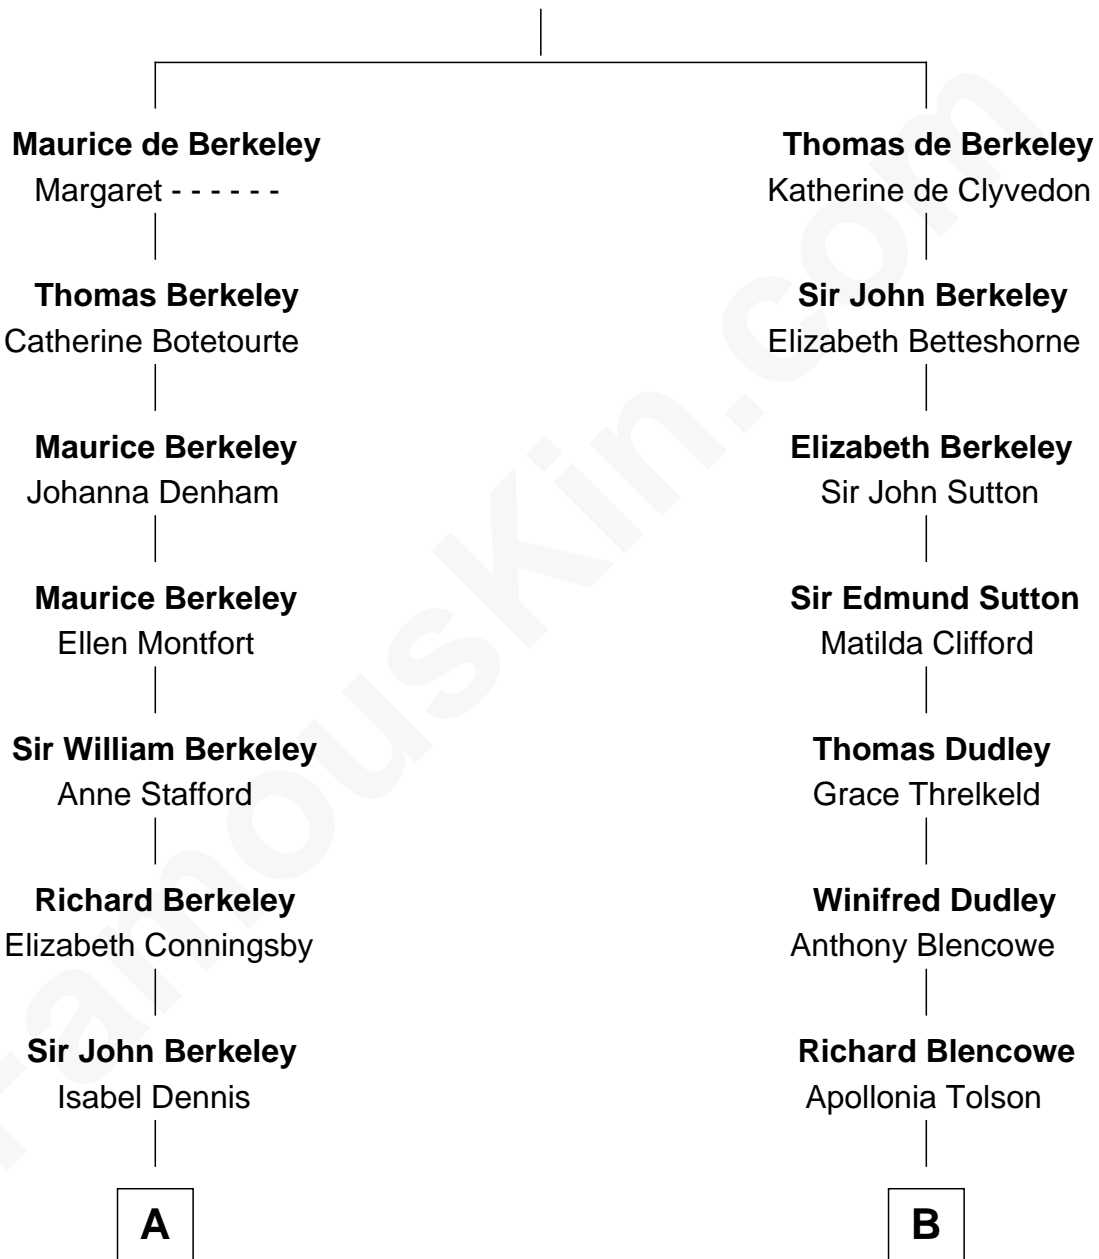

FamousKin.com
Relationship Chart of
General Douglas MacArthur

U.S. Army - World War II

16th cousin 2 times removed of

Fitzhugh Lee

40th Governor of Virginia

Sir Maurice de Berkeley

Eve la Zouche

C

—
Gen. Arthur MacArthur

Mary Pinckney Hardy

—
General Douglas MacArthur

U.S. Army - World War II

FamousKin.com