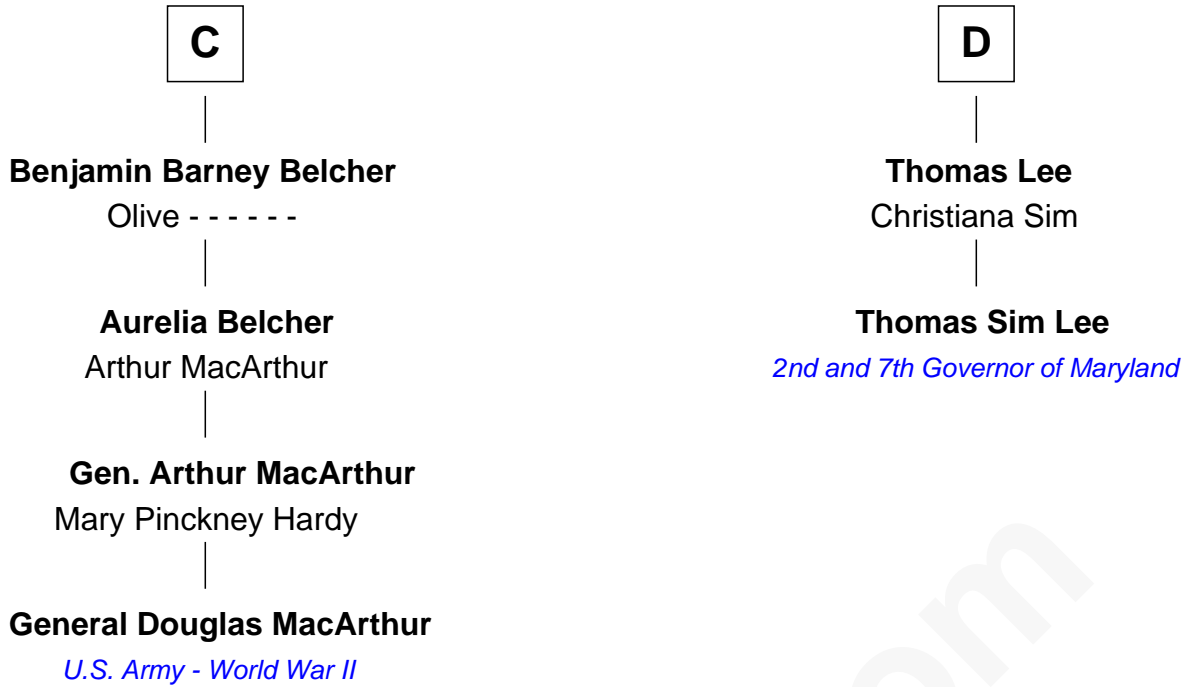

FamousKin.com
Relationship Chart of
General Douglas MacArthur
U.S. Army - World War II

18th cousin 2 times removed of

Thomas Sim Lee
2nd and 7th Governor of Maryland

John de Botetourte
 Maud FitzThomas

Ada de Botetourte
 Sir John de St. Philibert

A

Thomas de Botetourte
 Joan de Somery

John de Botetourte
 Joyce la Zouche de Mortimer

Joyce de Botetourte
 Sir Baldwin Freville

Sir Baldwin Freville
 Maude le Scrope

Joyce Freville
 Sir Roger Aston

Sir Robert Aston
 Isabel Brereton

John Aston
 Elizabeth Delves

B

FamousKin.com