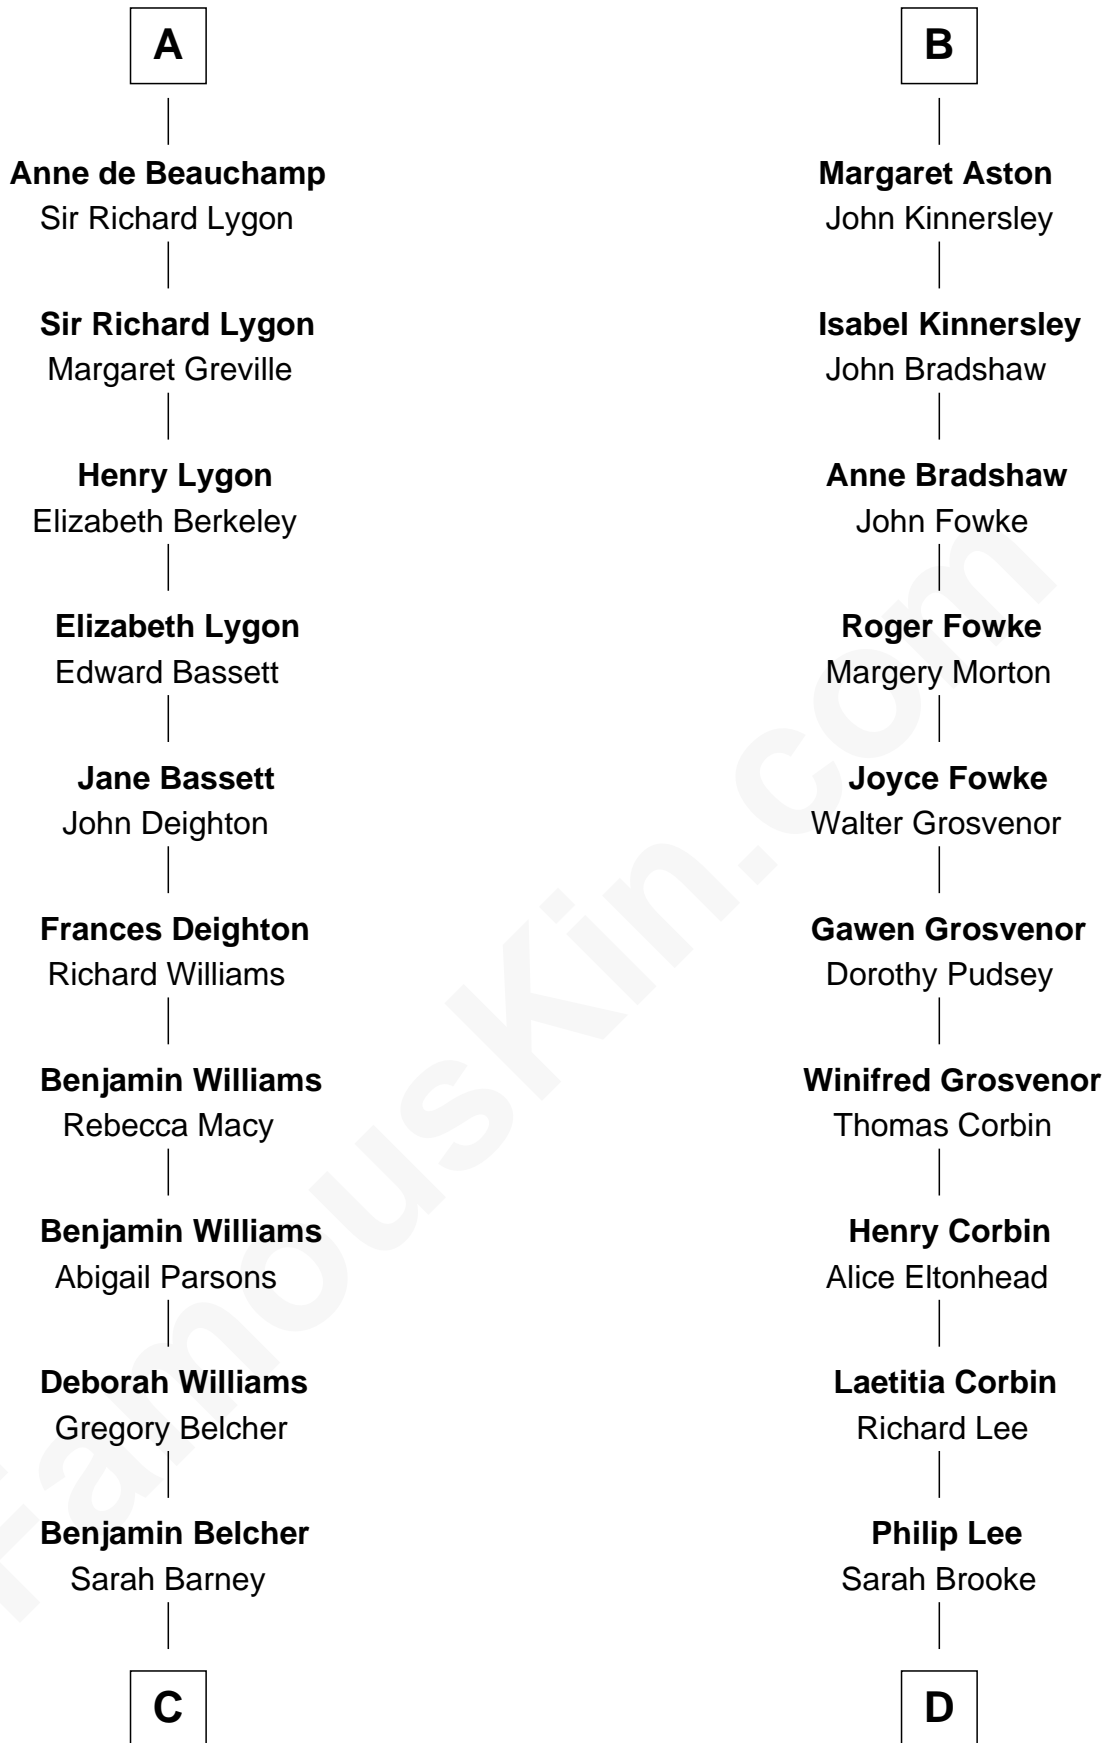

FamousKin.com
Relationship Chart of
General Douglas MacArthur
U.S. Army - World War II

18th cousin 2 times removed of

Thomas Sim Lee
2nd and 7th Governor of Maryland

John de Botetourte
 Maud FitzThomas

Ada de Botetourte
 Sir John de St. Philibert

Maud de St. Philibert
 Sir Warin Trussell

Maud Trussell
 Sir John de Hastang

Maud de Hastang
 Ralph Stafford

Sir Humphrey Stafford
 Elizabeth Burdet

Sir Humphrey Stafford
 Eleanor Aylesbury

Elizabeth Stafford
 Sir Richard de Beauchamp

A

Thomas de Botetourte
 Joan de Somery

John de Botetourte
 Joyce la Zouche de Mortimer

Joyce de Botetourte
 Sir Baldwin Freville

Sir Baldwin Freville
 Maude le Scrope

Joyce Freville
 Sir Roger Aston

Sir Robert Aston
 Isabel Brereton

John Aston
 Elizabeth Delves

B

FamousKin.com