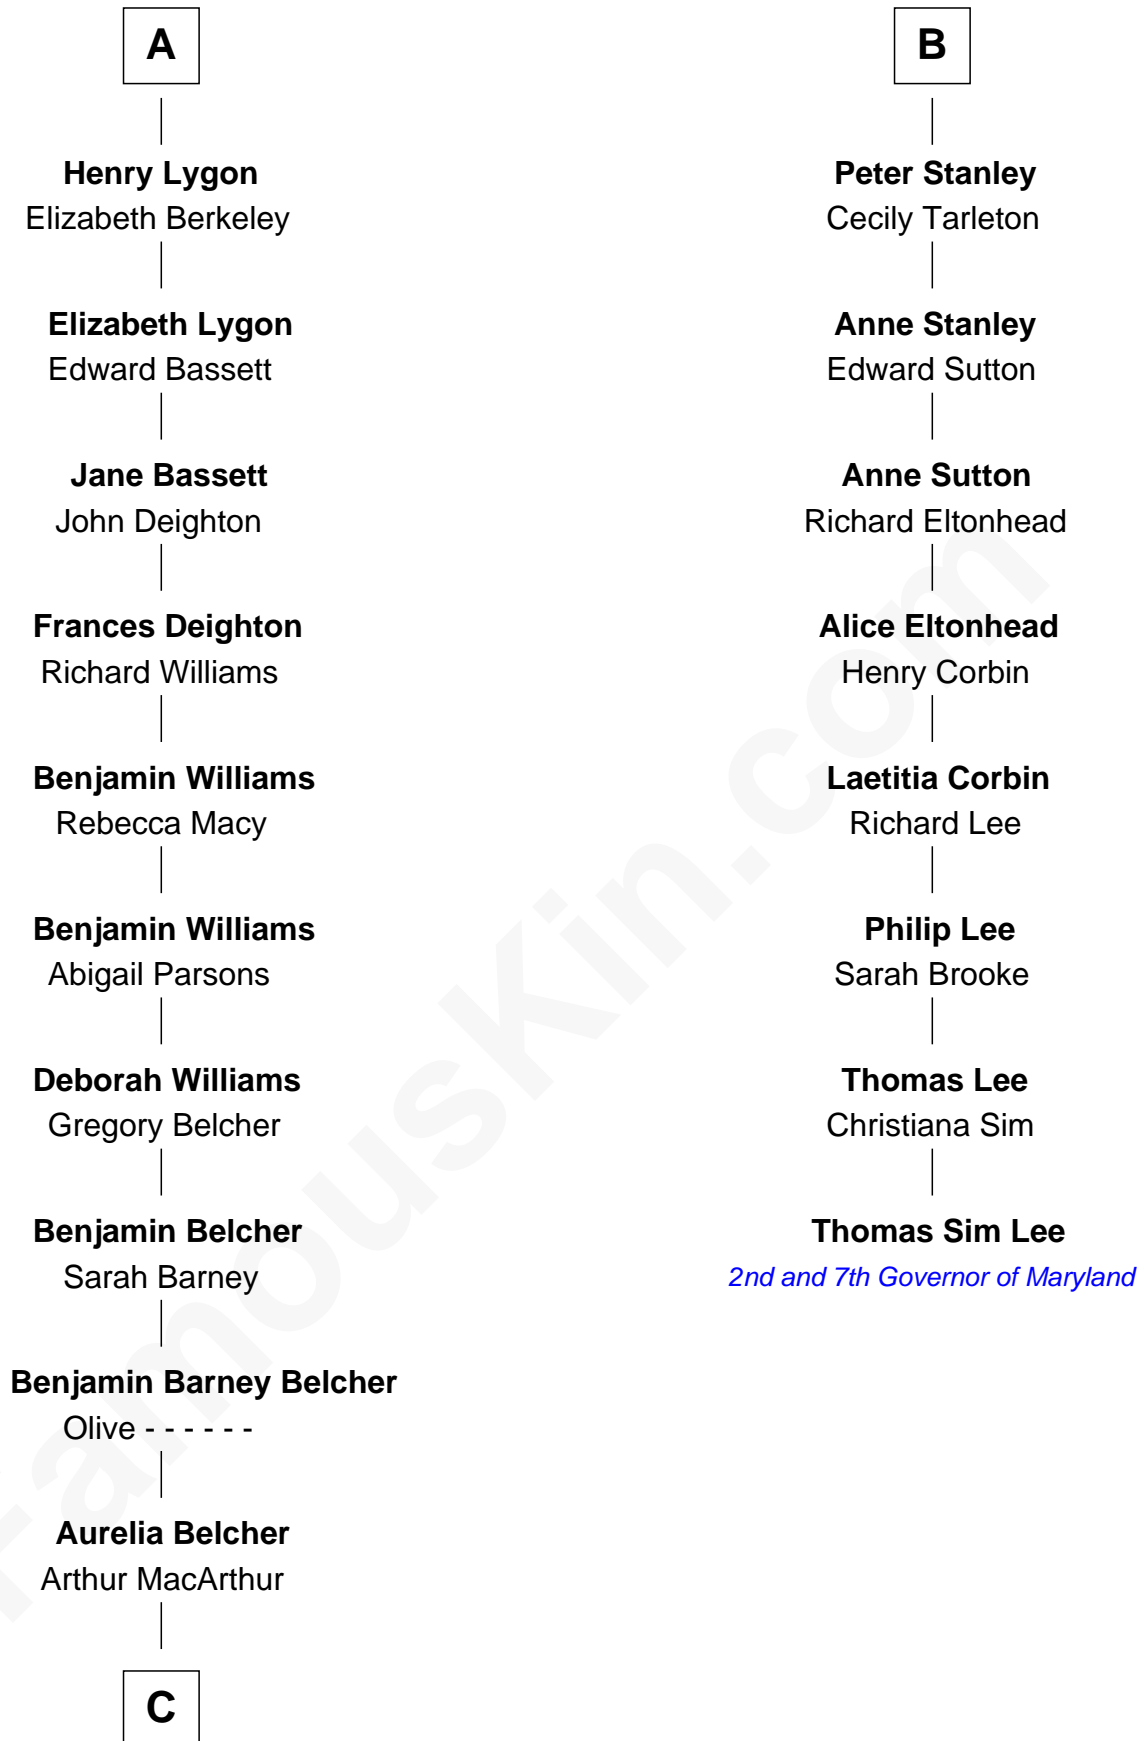

**FamousKin.com**  
**Relationship Chart of**  
**General Douglas MacArthur**

*U.S. Army - World War II*

**14th cousin 4 times removed of**

**Thomas Sim Lee**

*2nd and 7th Governor of Maryland*

**Katherine de Hastang**

Ralph de Stafford

**C**

—  
**Gen. Arthur MacArthur**

Mary Pinckney Hardy

—  
**General Douglas MacArthur**

*U.S. Army - World War II*

FamousKin.com