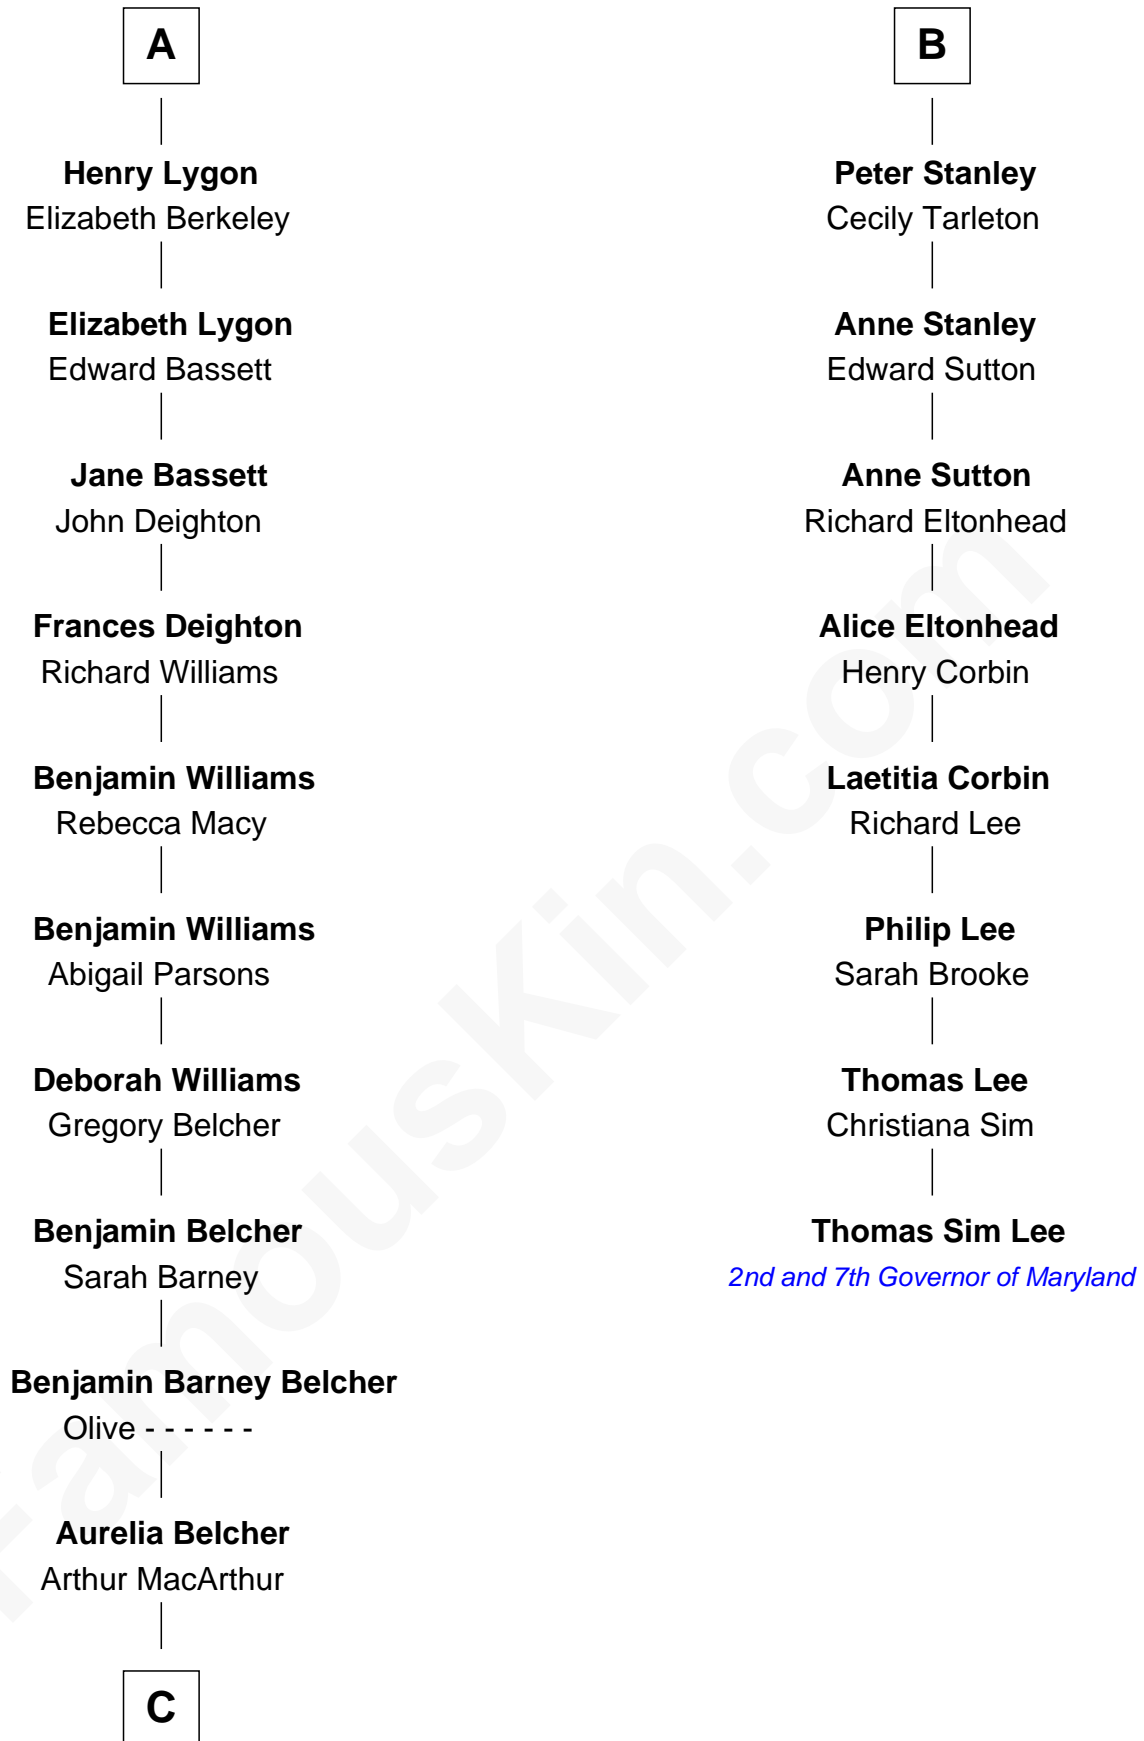

FamousKin.com
Relationship Chart of
General Douglas MacArthur
U.S. Army - World War II

14th cousin 4 times removed of

Thomas Sim Lee
2nd and 7th Governor of Maryland

C

Gen. Arthur MacArthur

Mary Pinckney Hardy

General Douglas MacArthur

U.S. Army - World War II

FamousKin.com