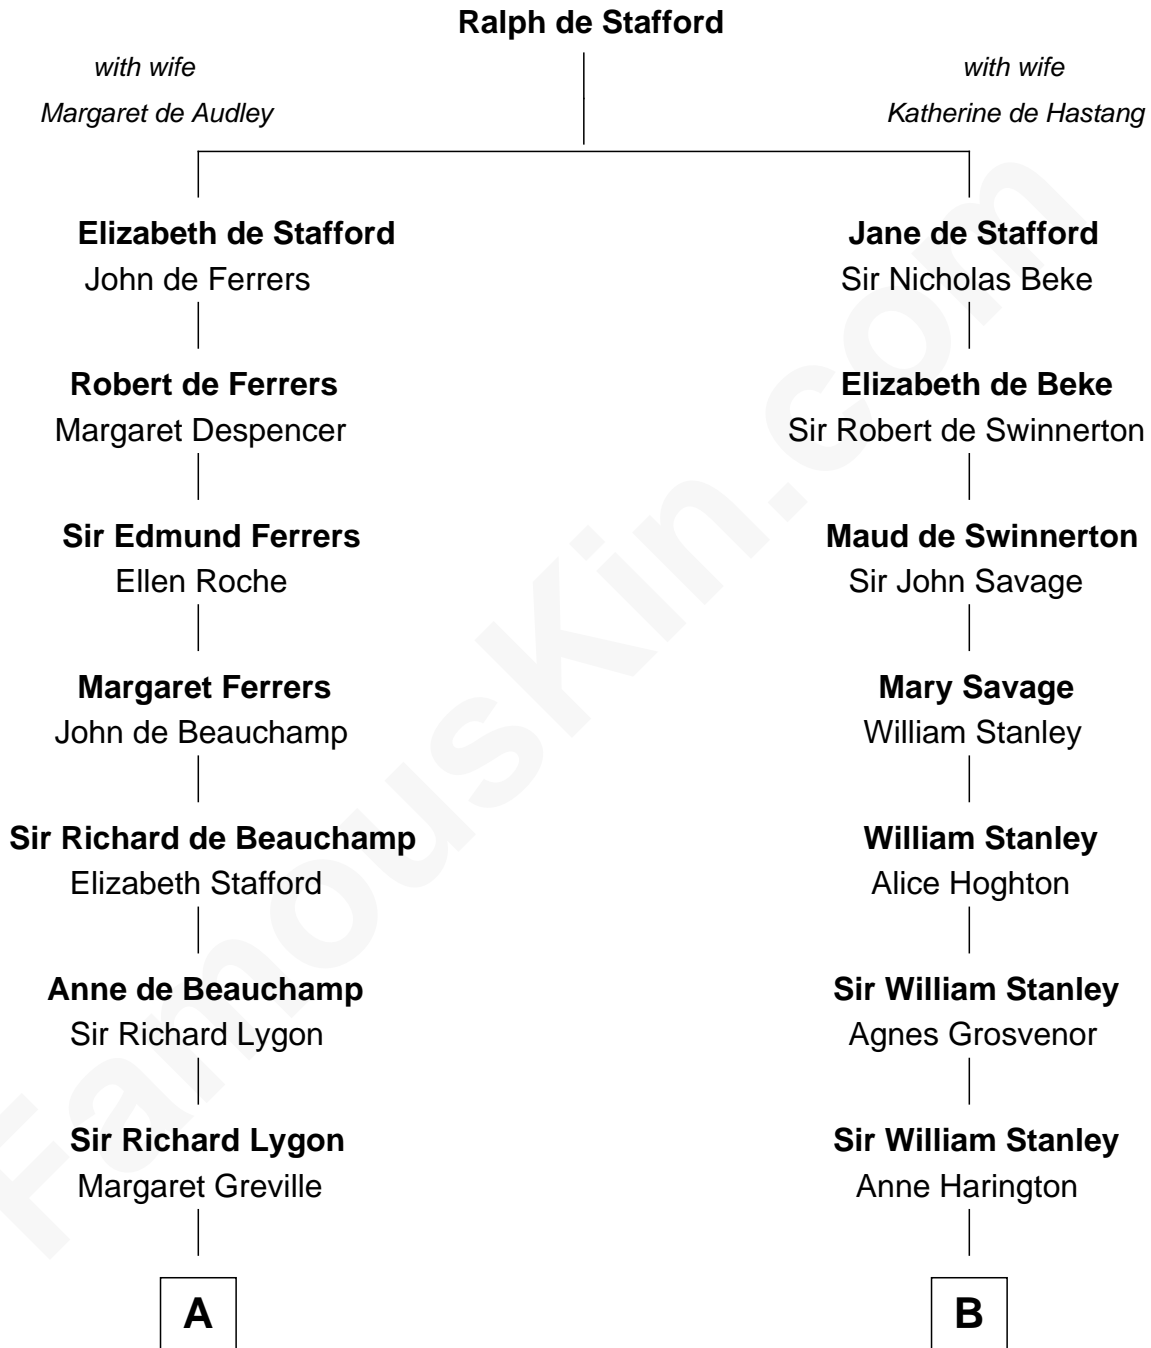

FamousKin.com
Relationship Chart of
General Douglas MacArthur
U.S. Army - World War II

14th cousin 4 times removed of

Thomas Sim Lee
2nd and 7th Governor of Maryland

C

Gen. Arthur MacArthur

Mary Pinckney Hardy

General Douglas MacArthur

U.S. Army - World War II

FamousKin.com