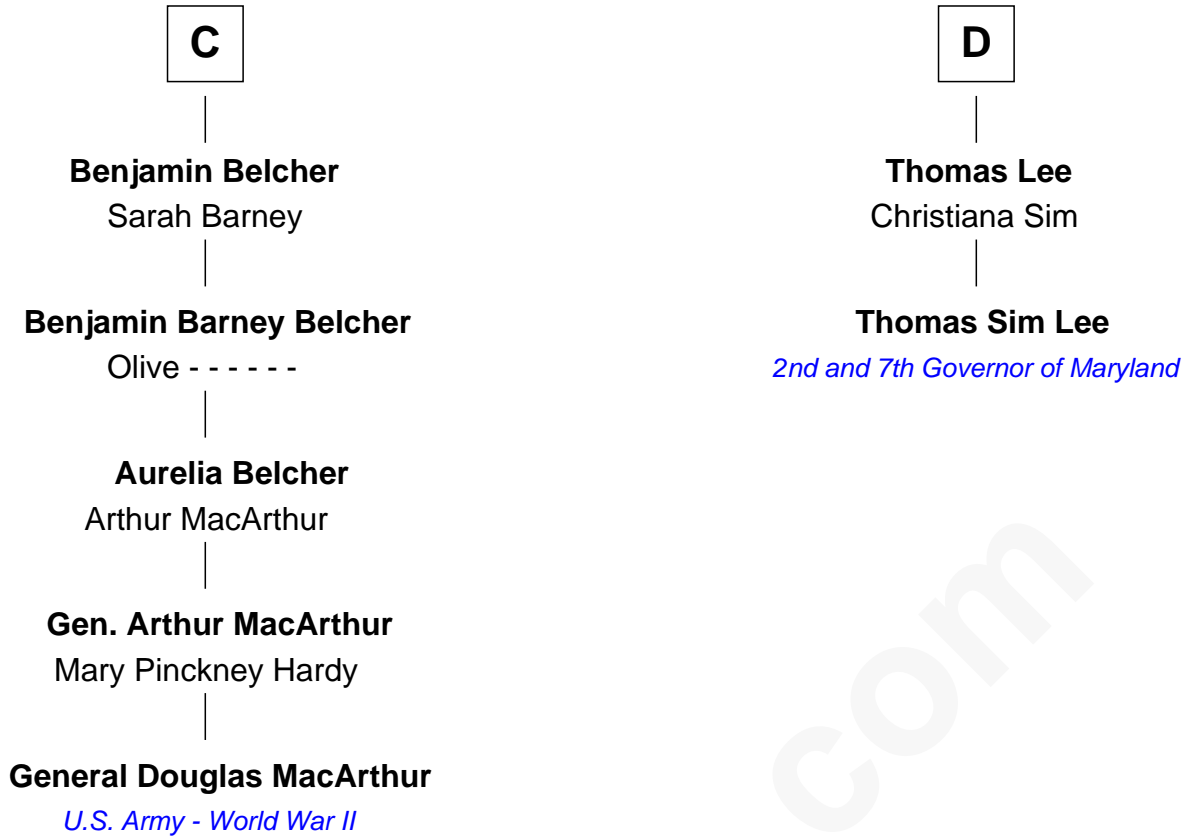

**FamousKin.com**  
**Relationship Chart of**  
**General Douglas MacArthur**  
*U.S. Army - World War II*

18th cousin 3 times removed of

**Thomas Sim Lee**  
*2nd and 7th Governor of Maryland*

FamousKin.com