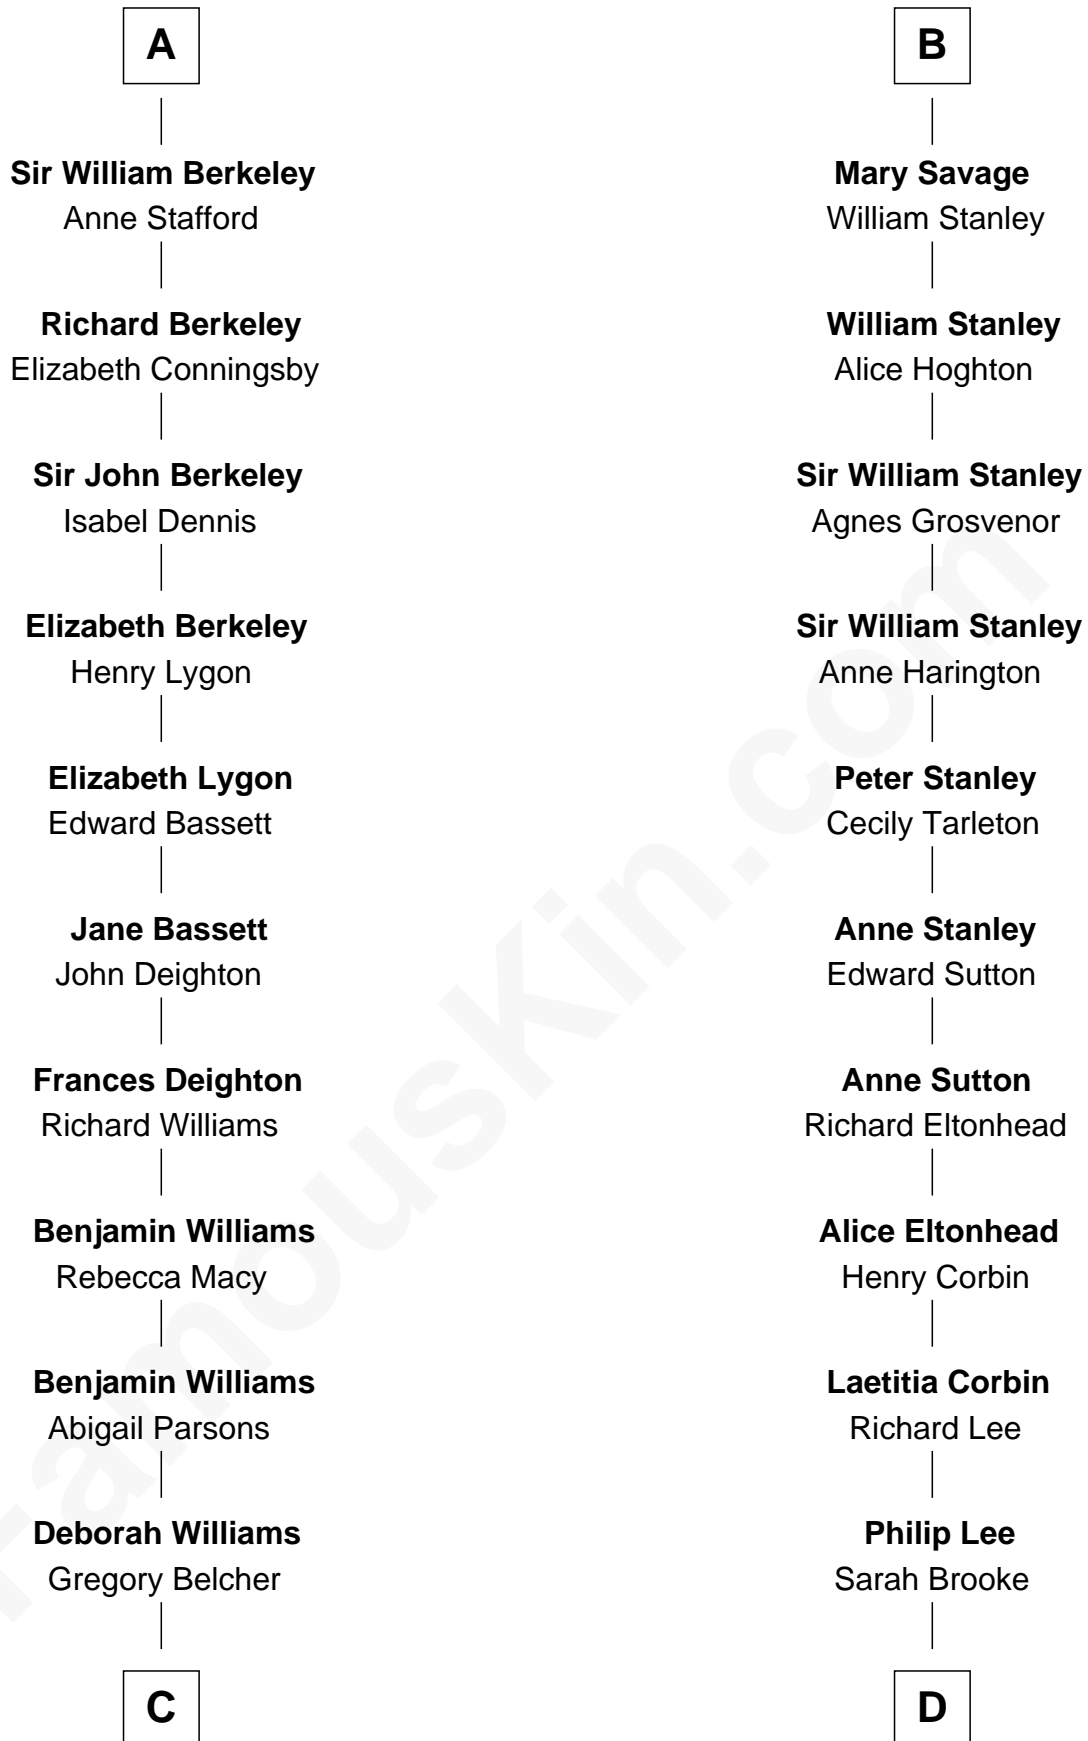

**FamousKin.com**  
**Relationship Chart of**  
**General Douglas MacArthur**  
*U.S. Army - World War II*

18th cousin 3 times removed of

**Thomas Sim Lee**  
*2nd and 7th Governor of Maryland*

FamousKin.com