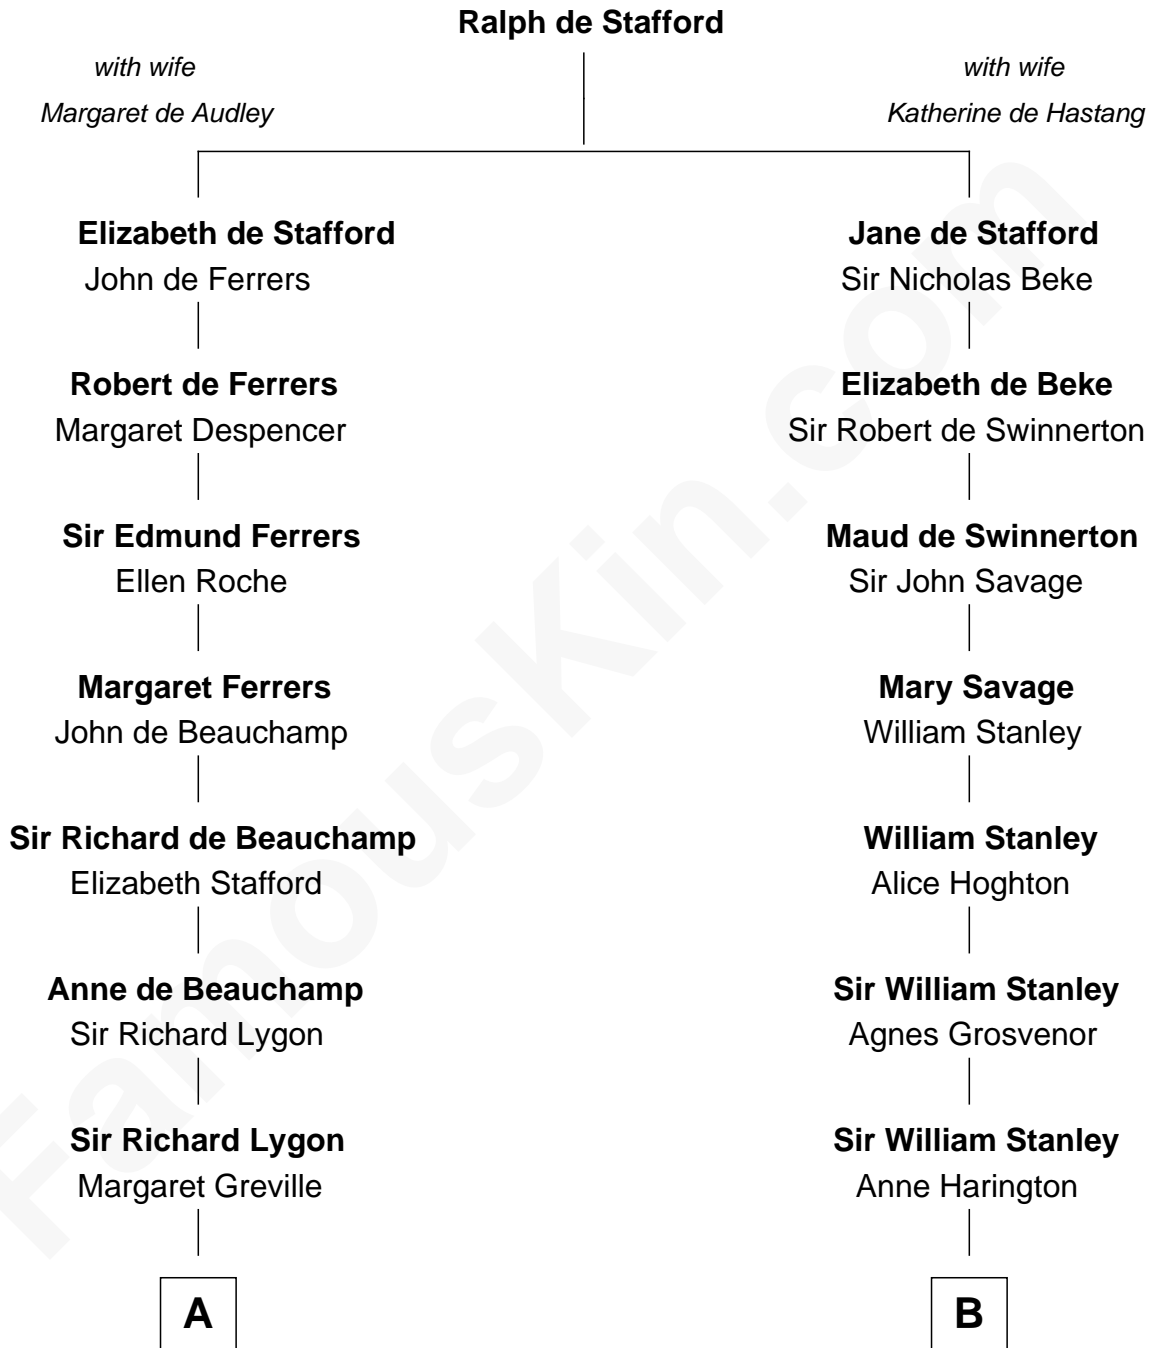

**FamousKin.com**  
**Relationship Chart of**  
**General Douglas MacArthur**  
*U.S. Army - World War II*

15th cousin 3 times removed of

**Edward Lloyd V**  
*13th Governor of Maryland*

C

Gen. Arthur MacArthur  
Mary Pinckney Hardy

General Douglas MacArthur  
*U.S. Army - World War II*

FamousKin.com