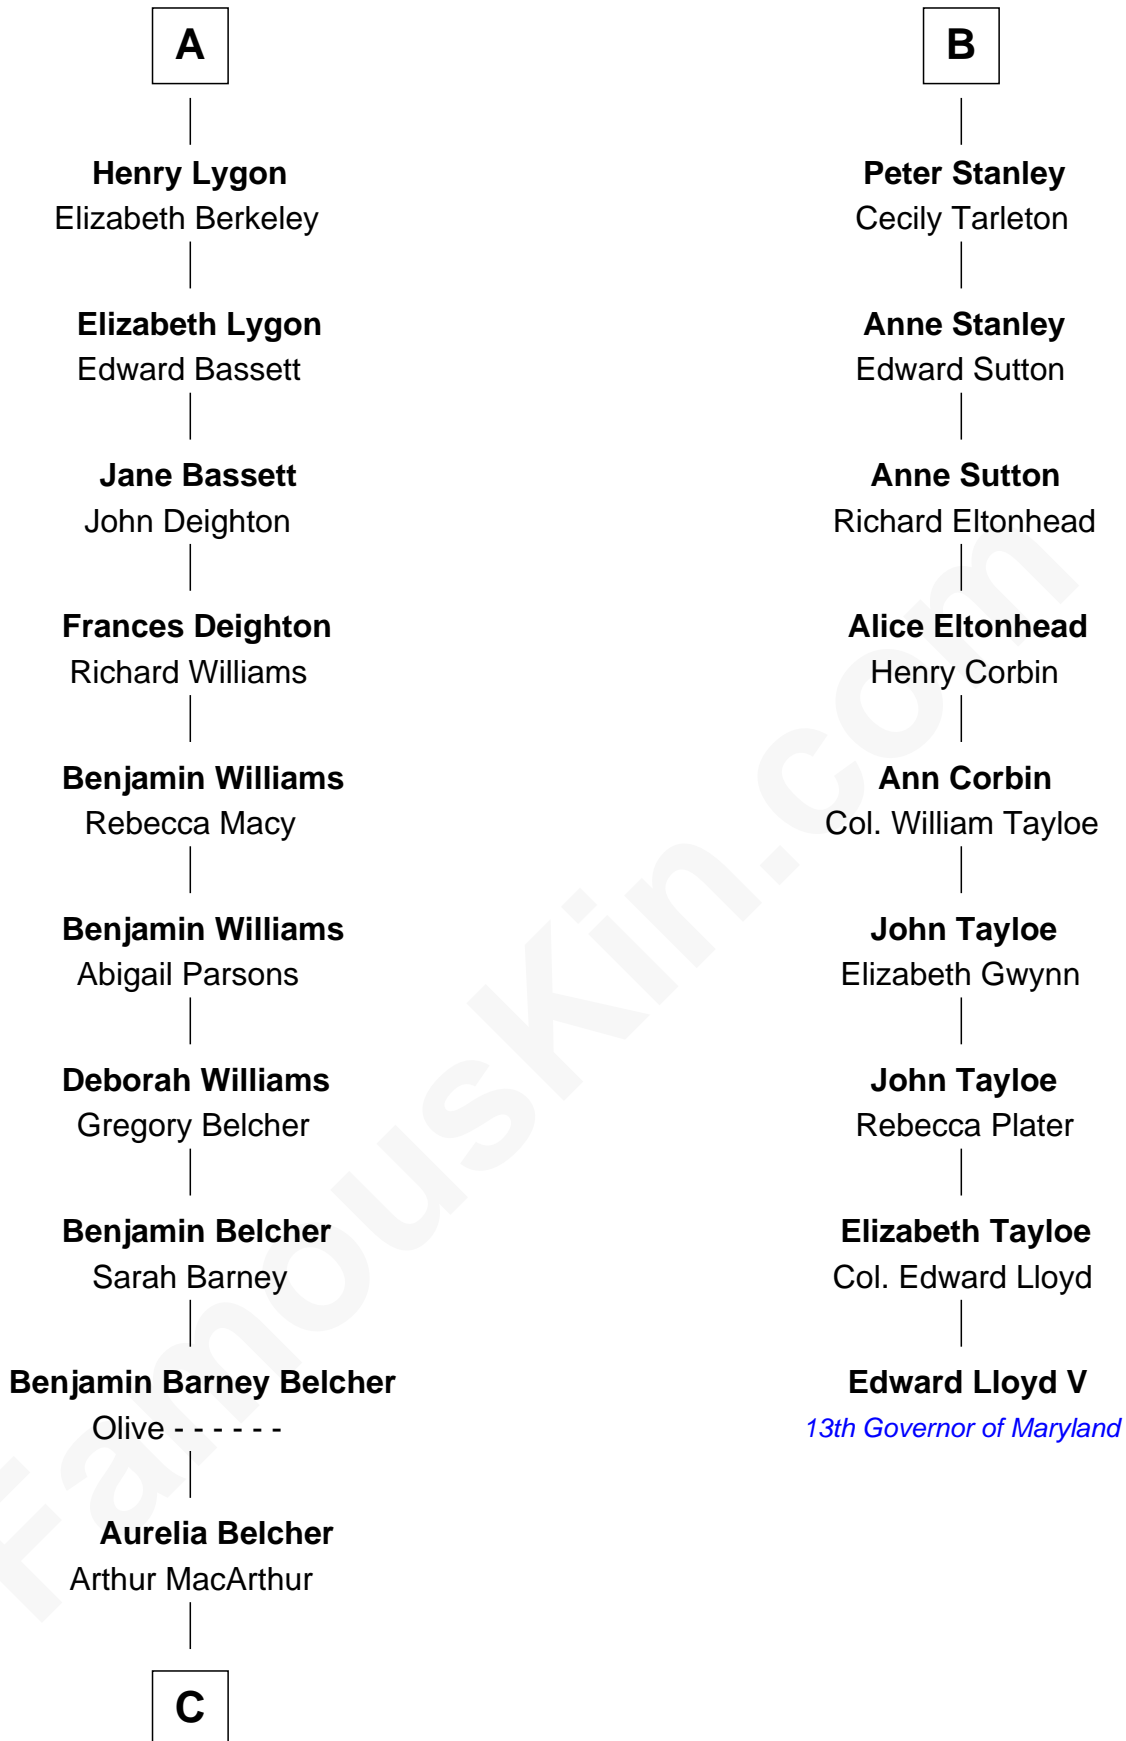

**FamousKin.com**  
**Relationship Chart of**  
**General Douglas MacArthur**  
*U.S. Army - World War II*

15th cousin 3 times removed of

**Edward Lloyd V**  
*13th Governor of Maryland*

C

Gen. Arthur MacArthur  
Mary Pinckney Hardy

General Douglas MacArthur  
*U.S. Army - World War II*

FamousKin.com