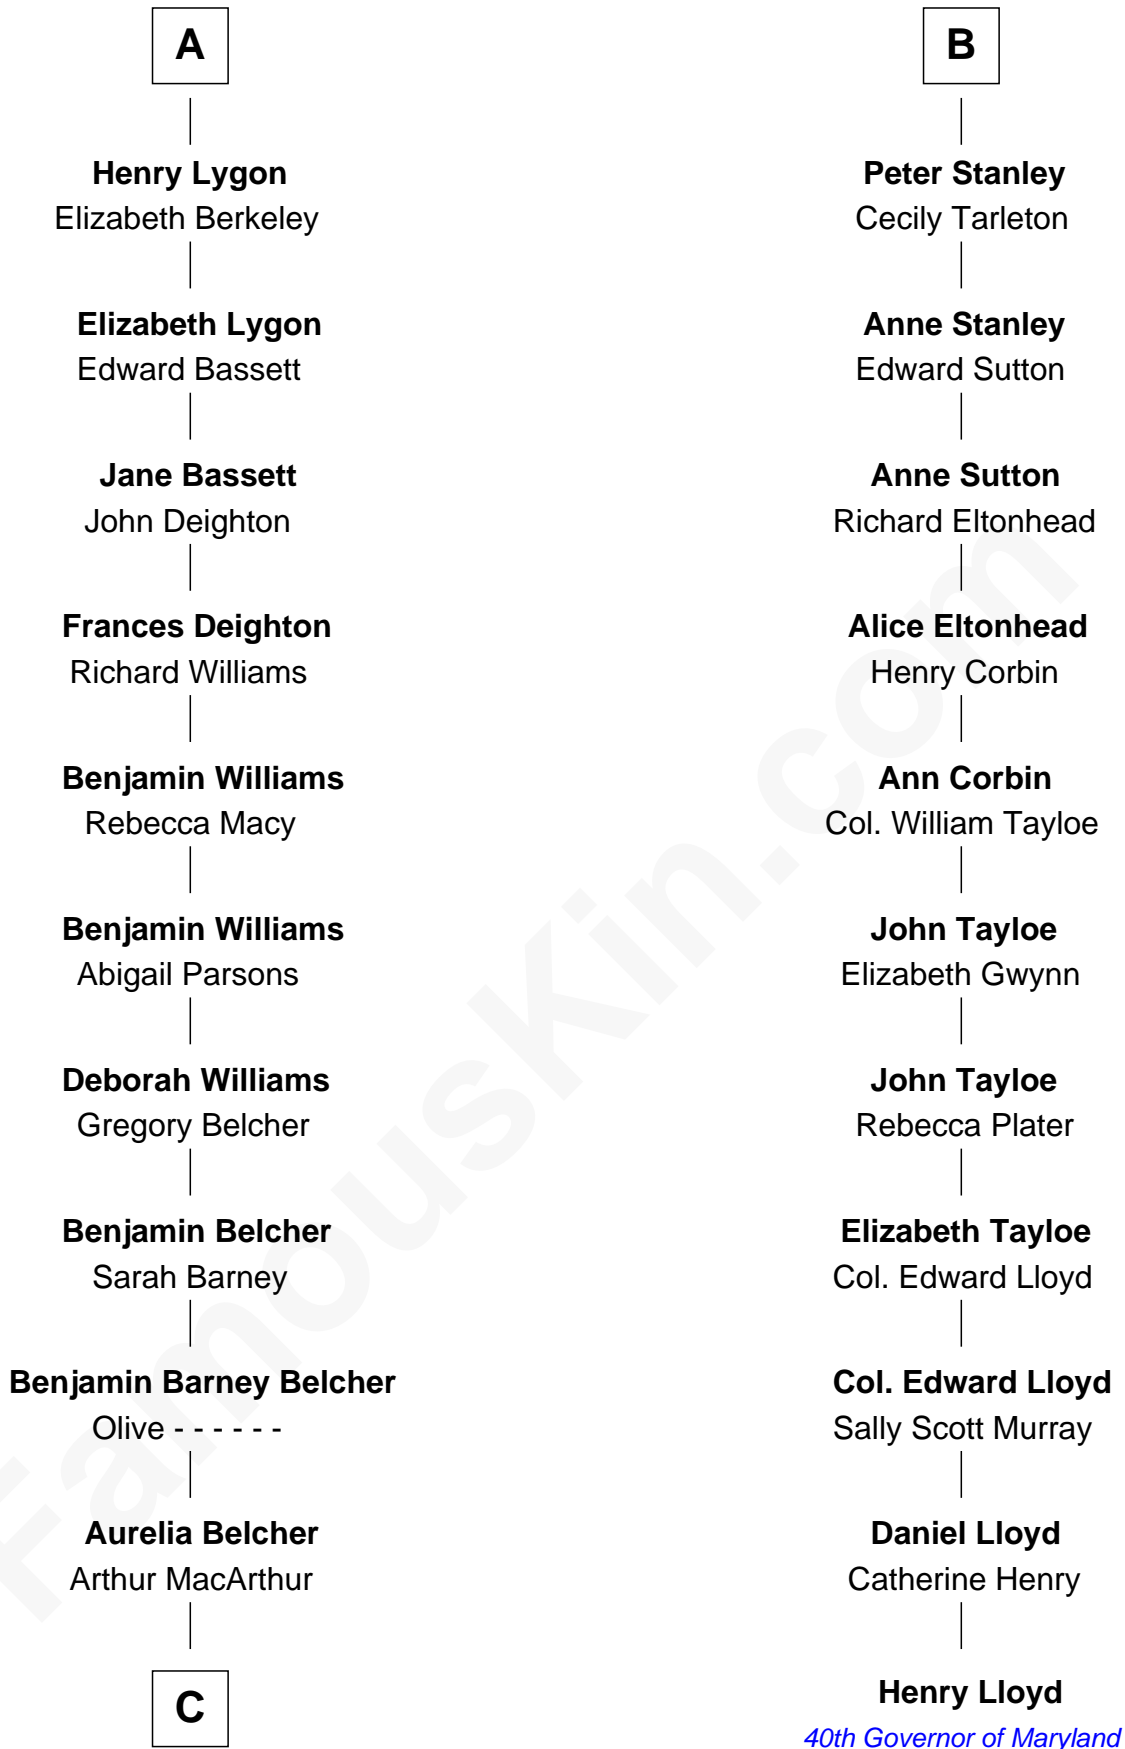

FamousKin.com

Relationship Chart of General Douglas MacArthur

U.S. Army - World War II

17th cousin 1 time removed of

Henry Lloyd

40th Governor of Maryland

Katherine de Hastang

Ralph de Stafford

C

Gen. Arthur MacArthur

Mary Pinckney Hardy

General Douglas MacArthur

U.S. Army - World War II

FamousKin.com