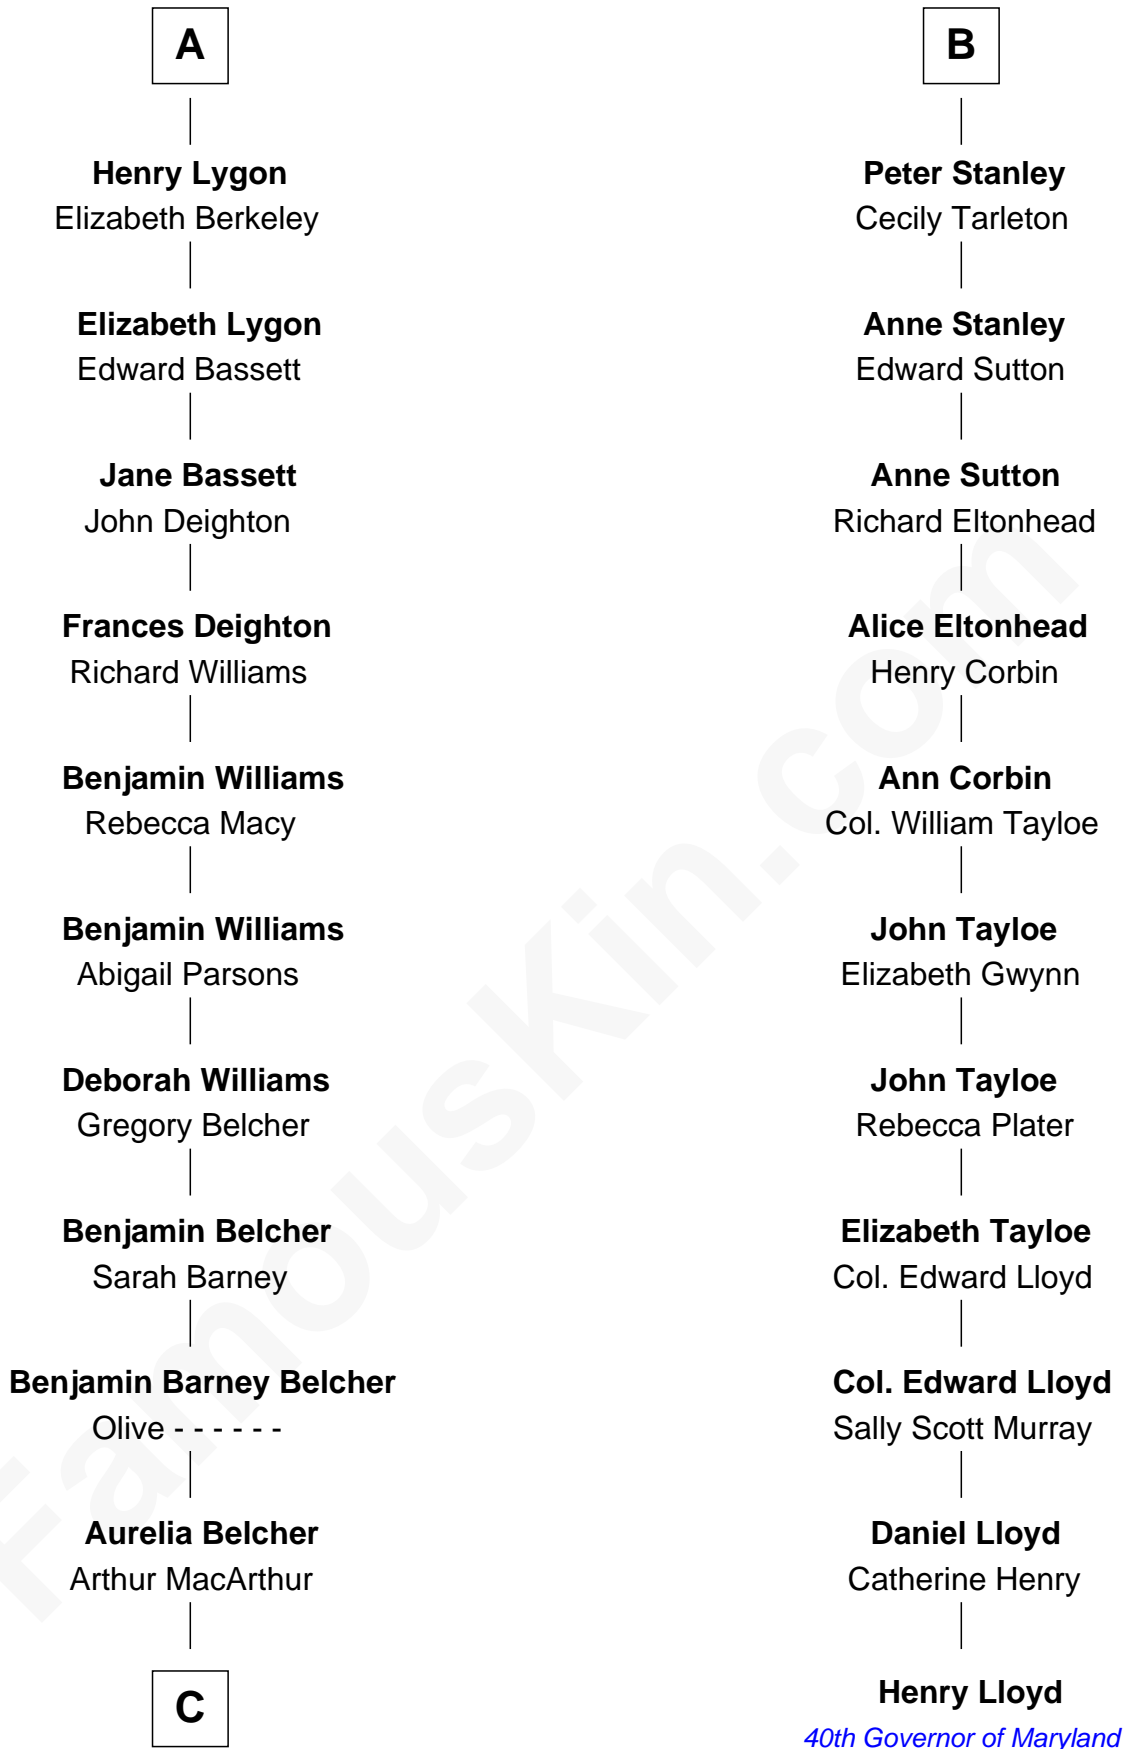

FamousKin.com
Relationship Chart of
General Douglas MacArthur

U.S. Army - World War II

17th cousin 1 time removed of

Henry Lloyd

40th Governor of Maryland

Ralph de Stafford

with wife
Margaret de Audley

with wife
Katherine de Hastang

Sir Edmund Ferrers

Ellen Roche

Maud de Swinnerton

Sir John Savage

Margaret Ferrers

John de Beauchamp

Mary Savage

William Stanley

Sir Richard Lygon

Margaret Greville

Sir William Stanley

Anne Harington

A

B

C

Gen. Arthur MacArthur