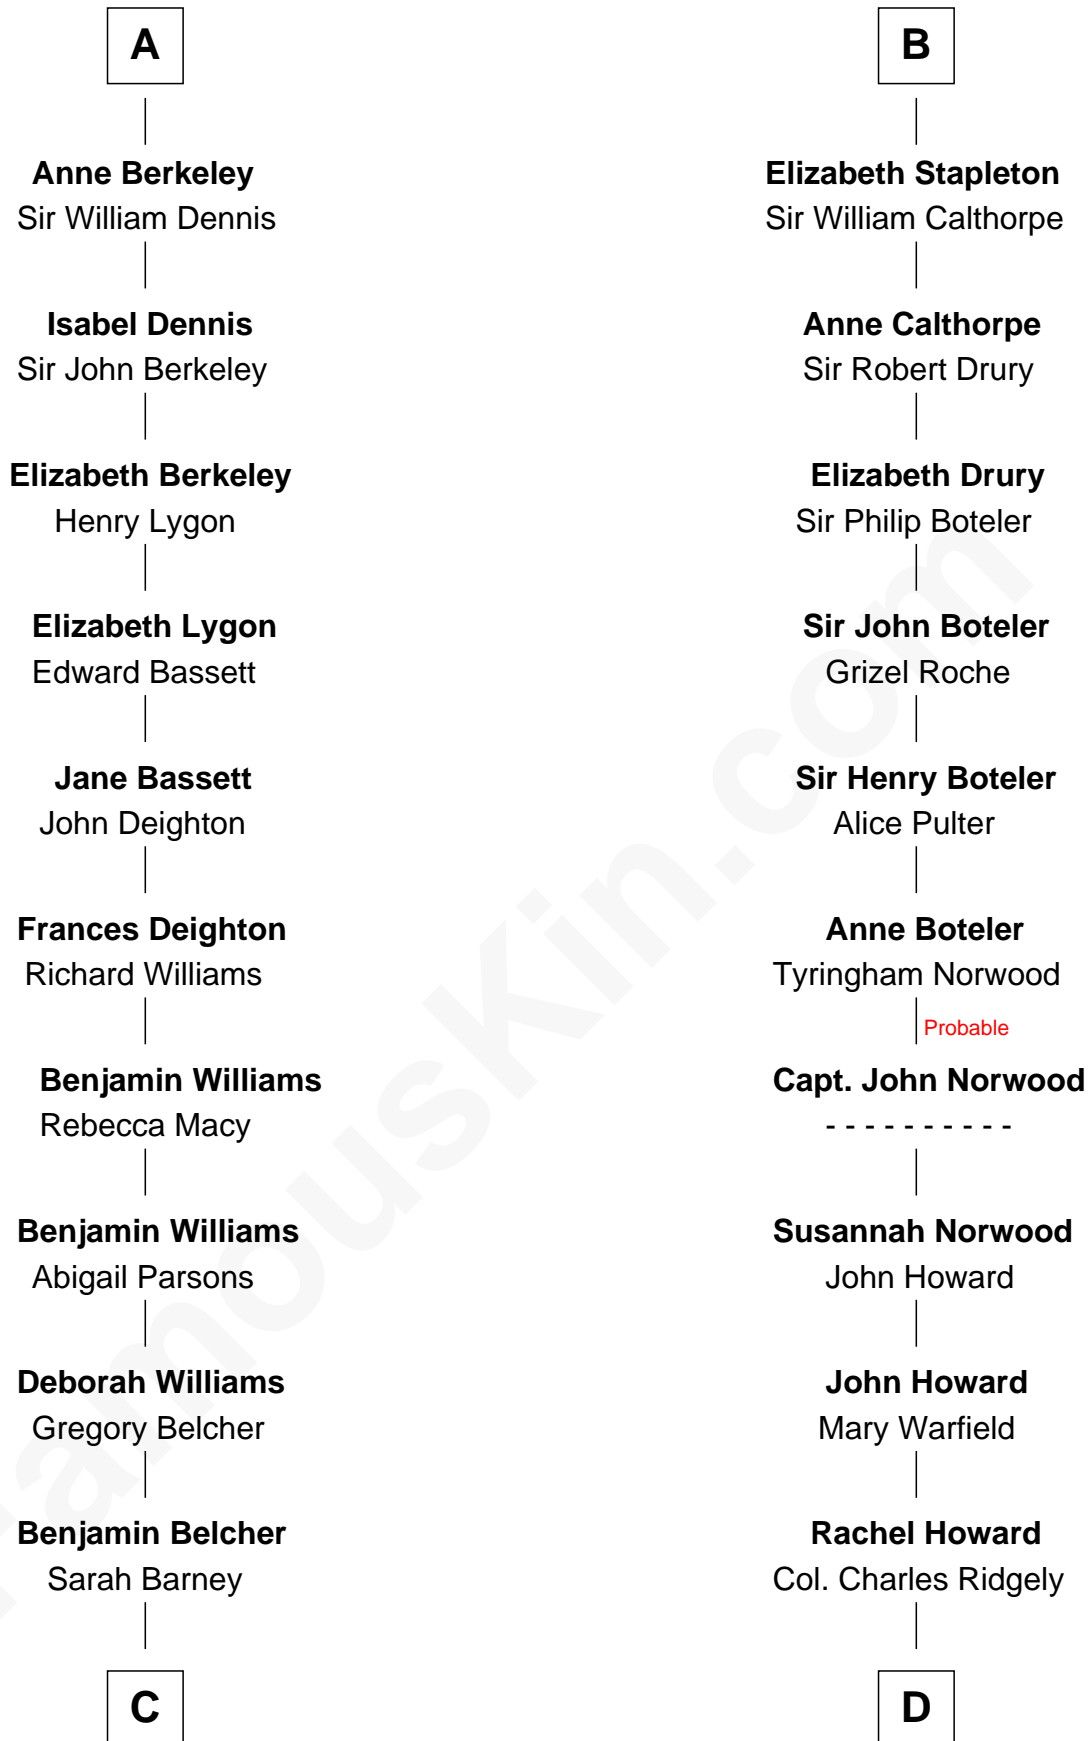

## Relationship Chart of General Douglas MacArthur

*U.S. Army - World War II*

18th cousin 2 times removed of

**Charles Carnan Ridgely**

*15th Governor of Maryland*

FamousKin.com