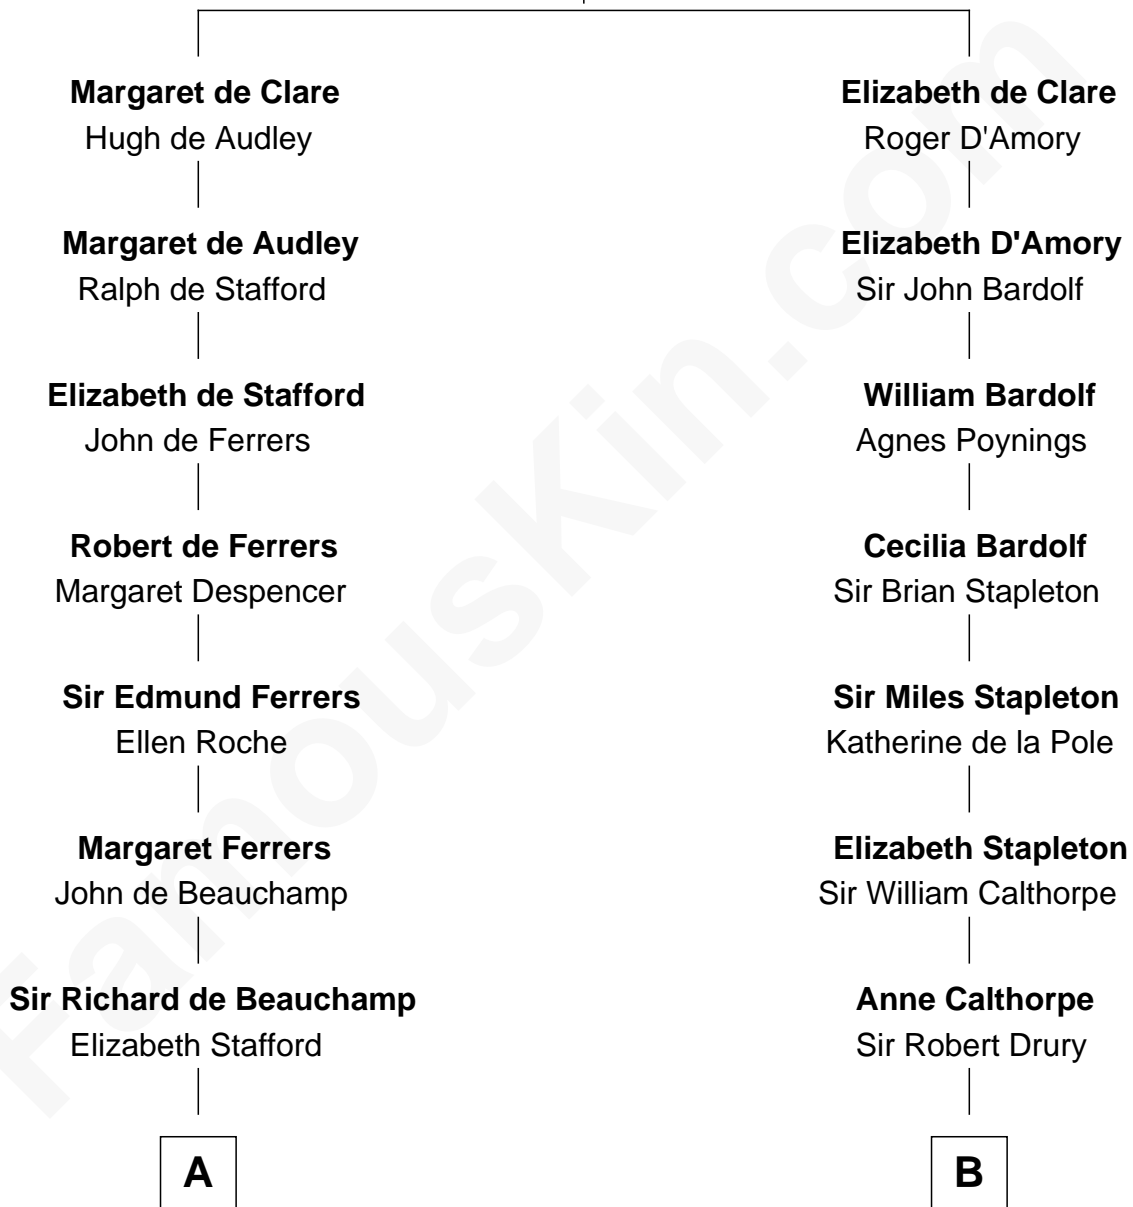

FamousKin.com

Relationship Chart of General Douglas MacArthur

U.S. Army - World War II

16th cousin 4 times removed of

Charles Carnan Ridgely

15th Governor of Maryland

Sir Gilbert de Clare

Joan of Acre

FamousKin.com