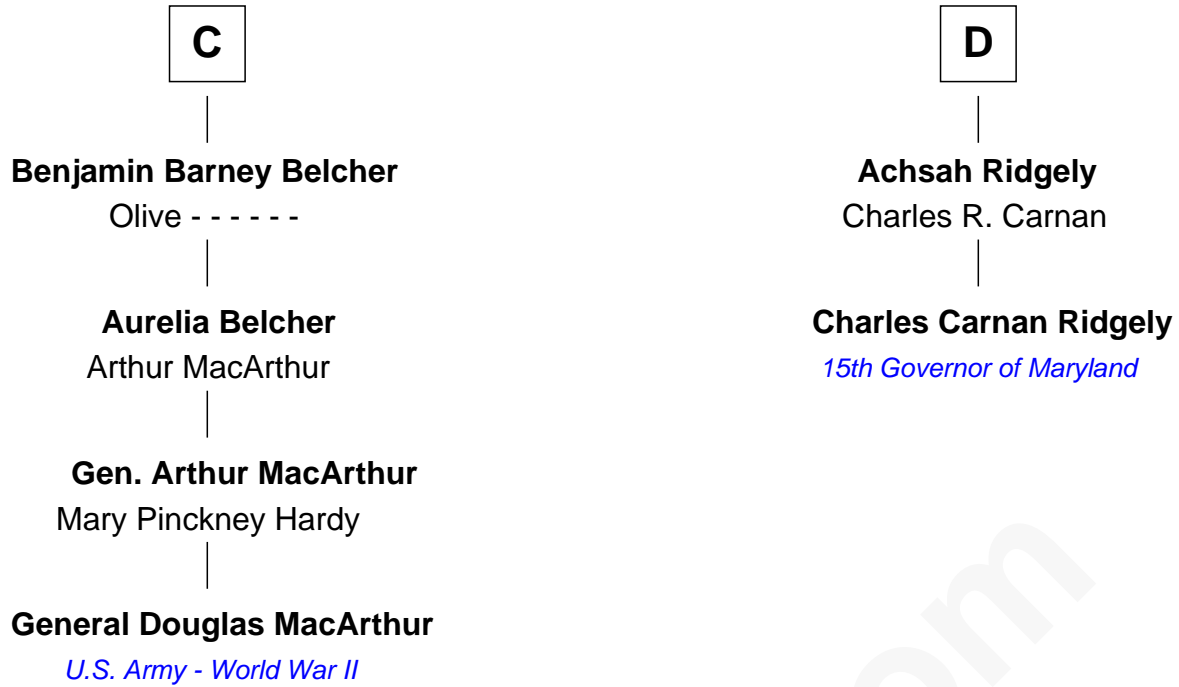

**FamousKin.com**  
**Relationship Chart of**  
**General Douglas MacArthur**

*U.S. Army - World War II*

18th cousin 2 times removed of

**Charles Carnan Ridgely**

*15th Governor of Maryland*

**Ferdinand III, King of Castile**

**Elizabeth Fitzalan**  
Sir Thomas Mowbray

**Isabel Mowbray**  
Sir James Berkeley

**Maurice Berkeley**  
Isabel Mead

**A**

**Eleanor of Castile**  
Edward I, King of England

**Joan of Acre**  
Sir Gilbert de Clare

**Elizabeth de Clare**  
Roger D'Amory

**Elizabeth D'Amory**  
Sir John Bardolf

**William Bardolf**  
Agnes Poynings

**Cecilia Bardolf**  
Sir Brian Stapleton

**Sir Miles Stapleton**  
Katherine de la Pole

**B**

FamousKin.com