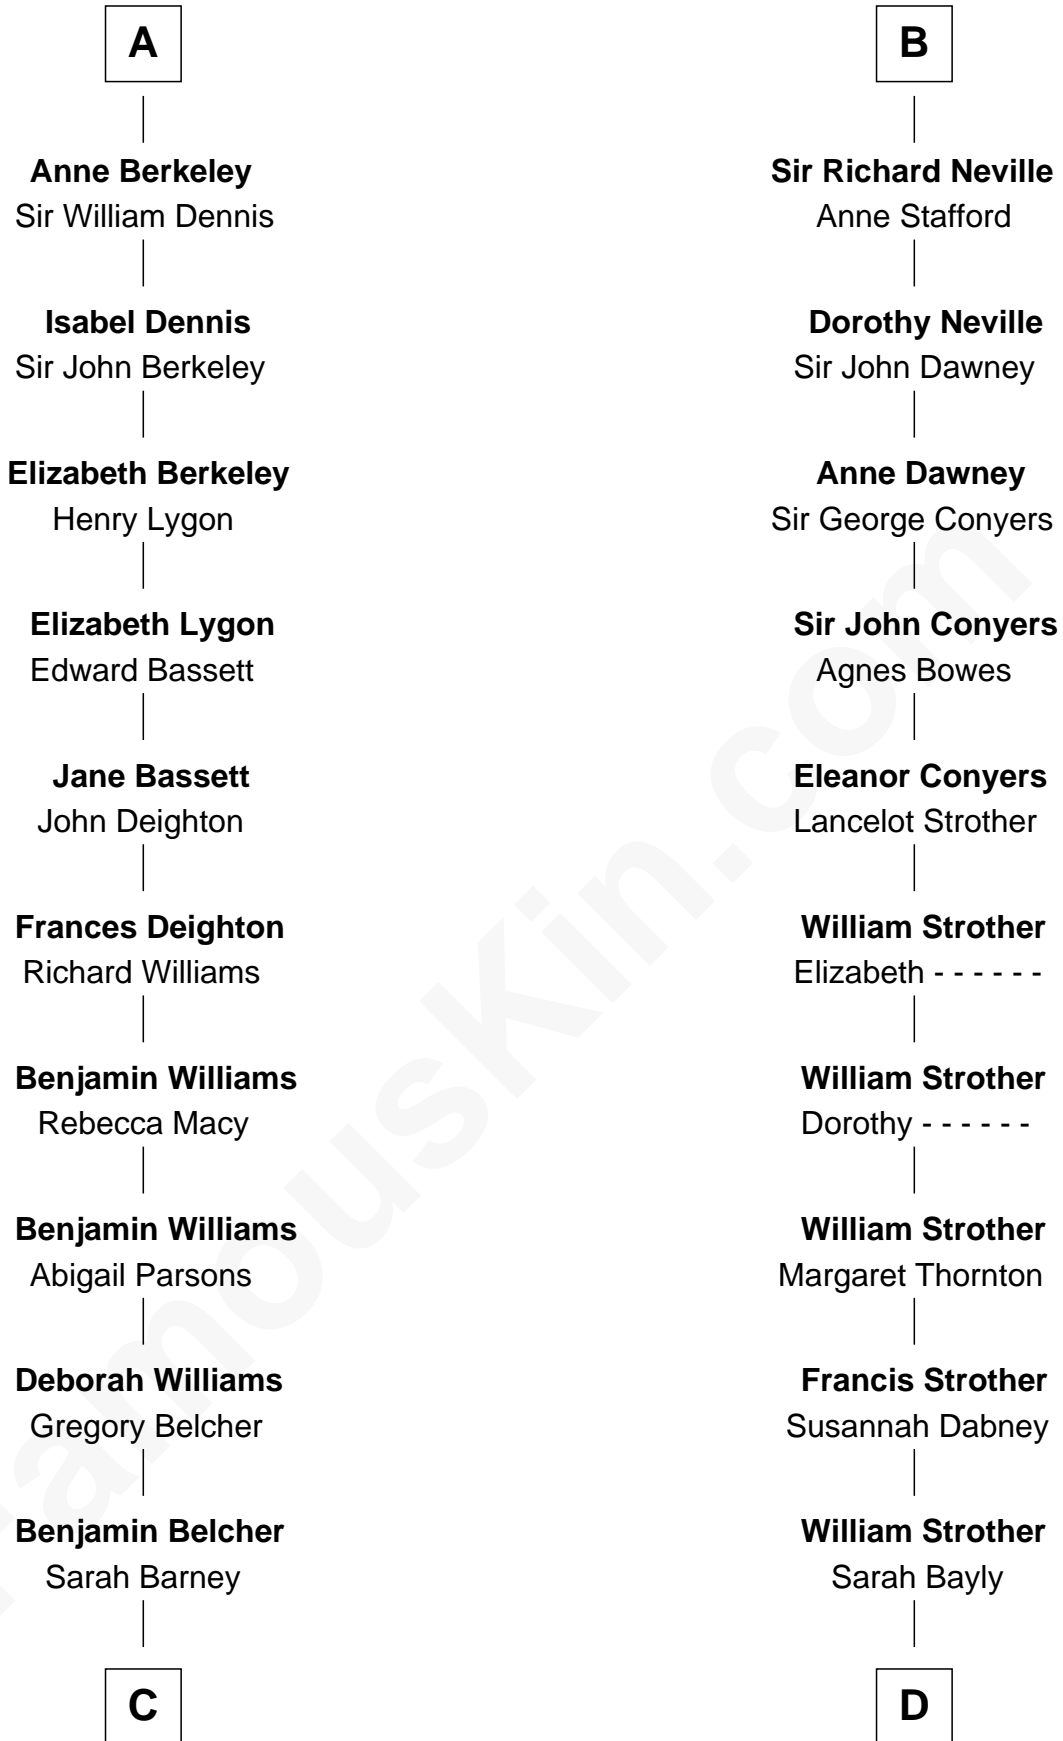

**FamousKin.com**  
**Relationship Chart of**  
**General Douglas MacArthur**  
*U.S. Army - World War II*

18th cousin 2 times removed of

**Zachary Taylor**  
*12th U.S. President*

FamousKin.com