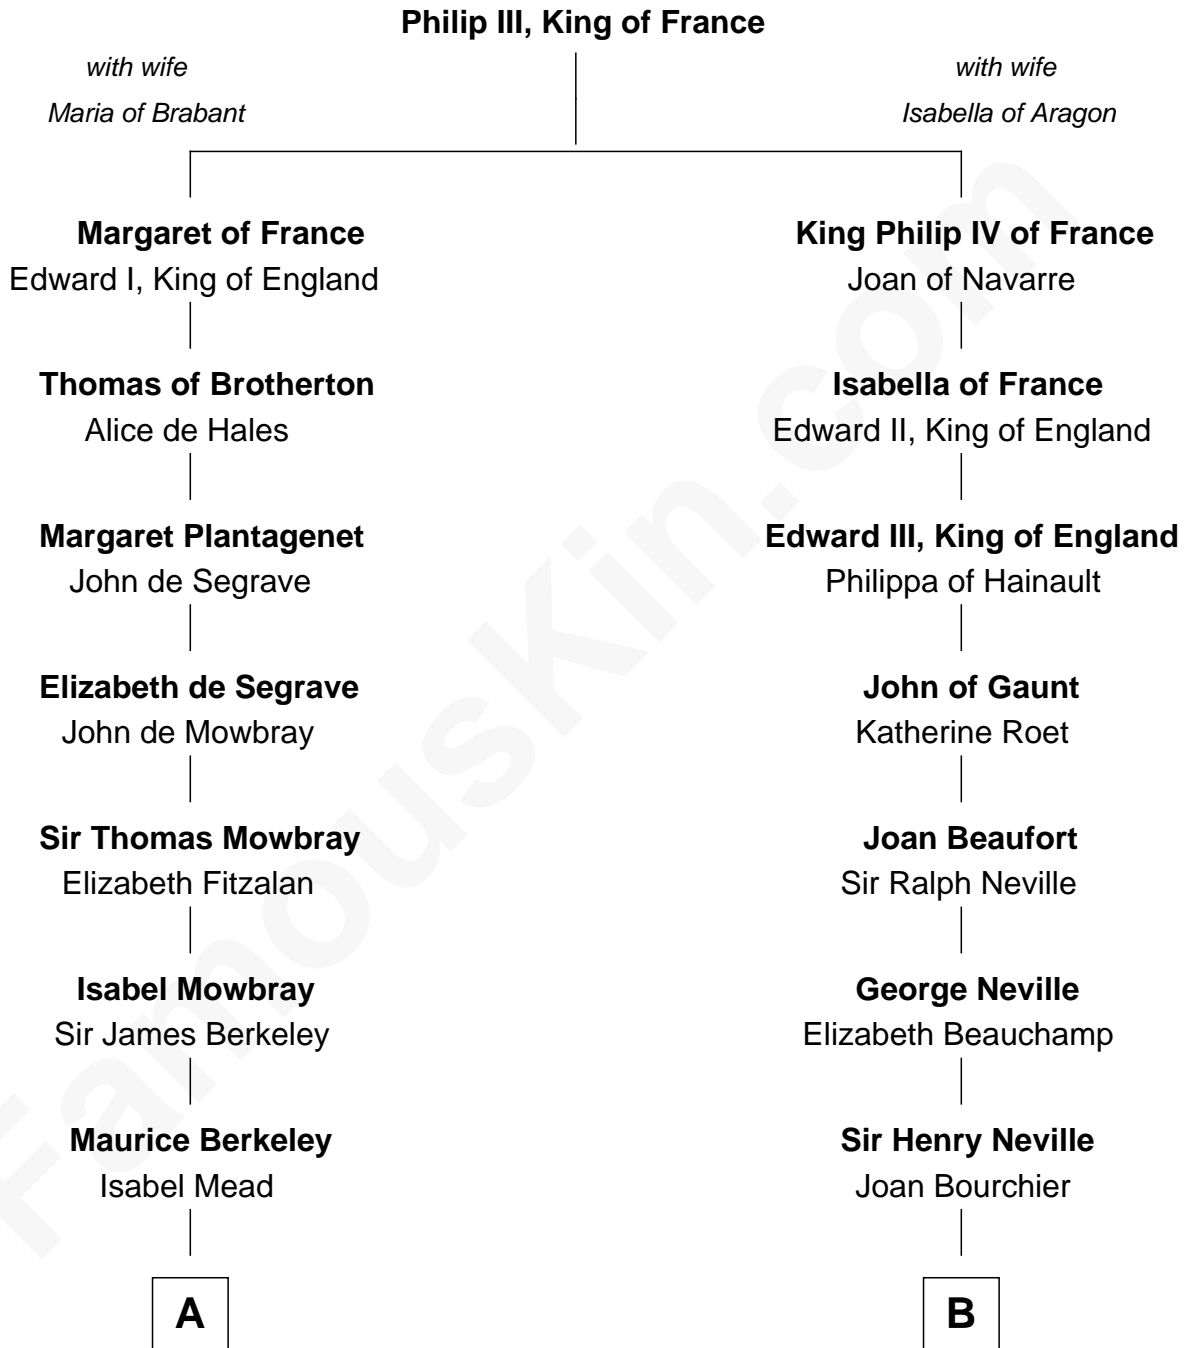

**FamousKin.com**  
**Relationship Chart of**  
**General Douglas MacArthur**  
*U.S. Army - World War II*

18th cousin 2 times removed of

**Zachary Taylor**  
*12th U.S. President*

FamousKin.com