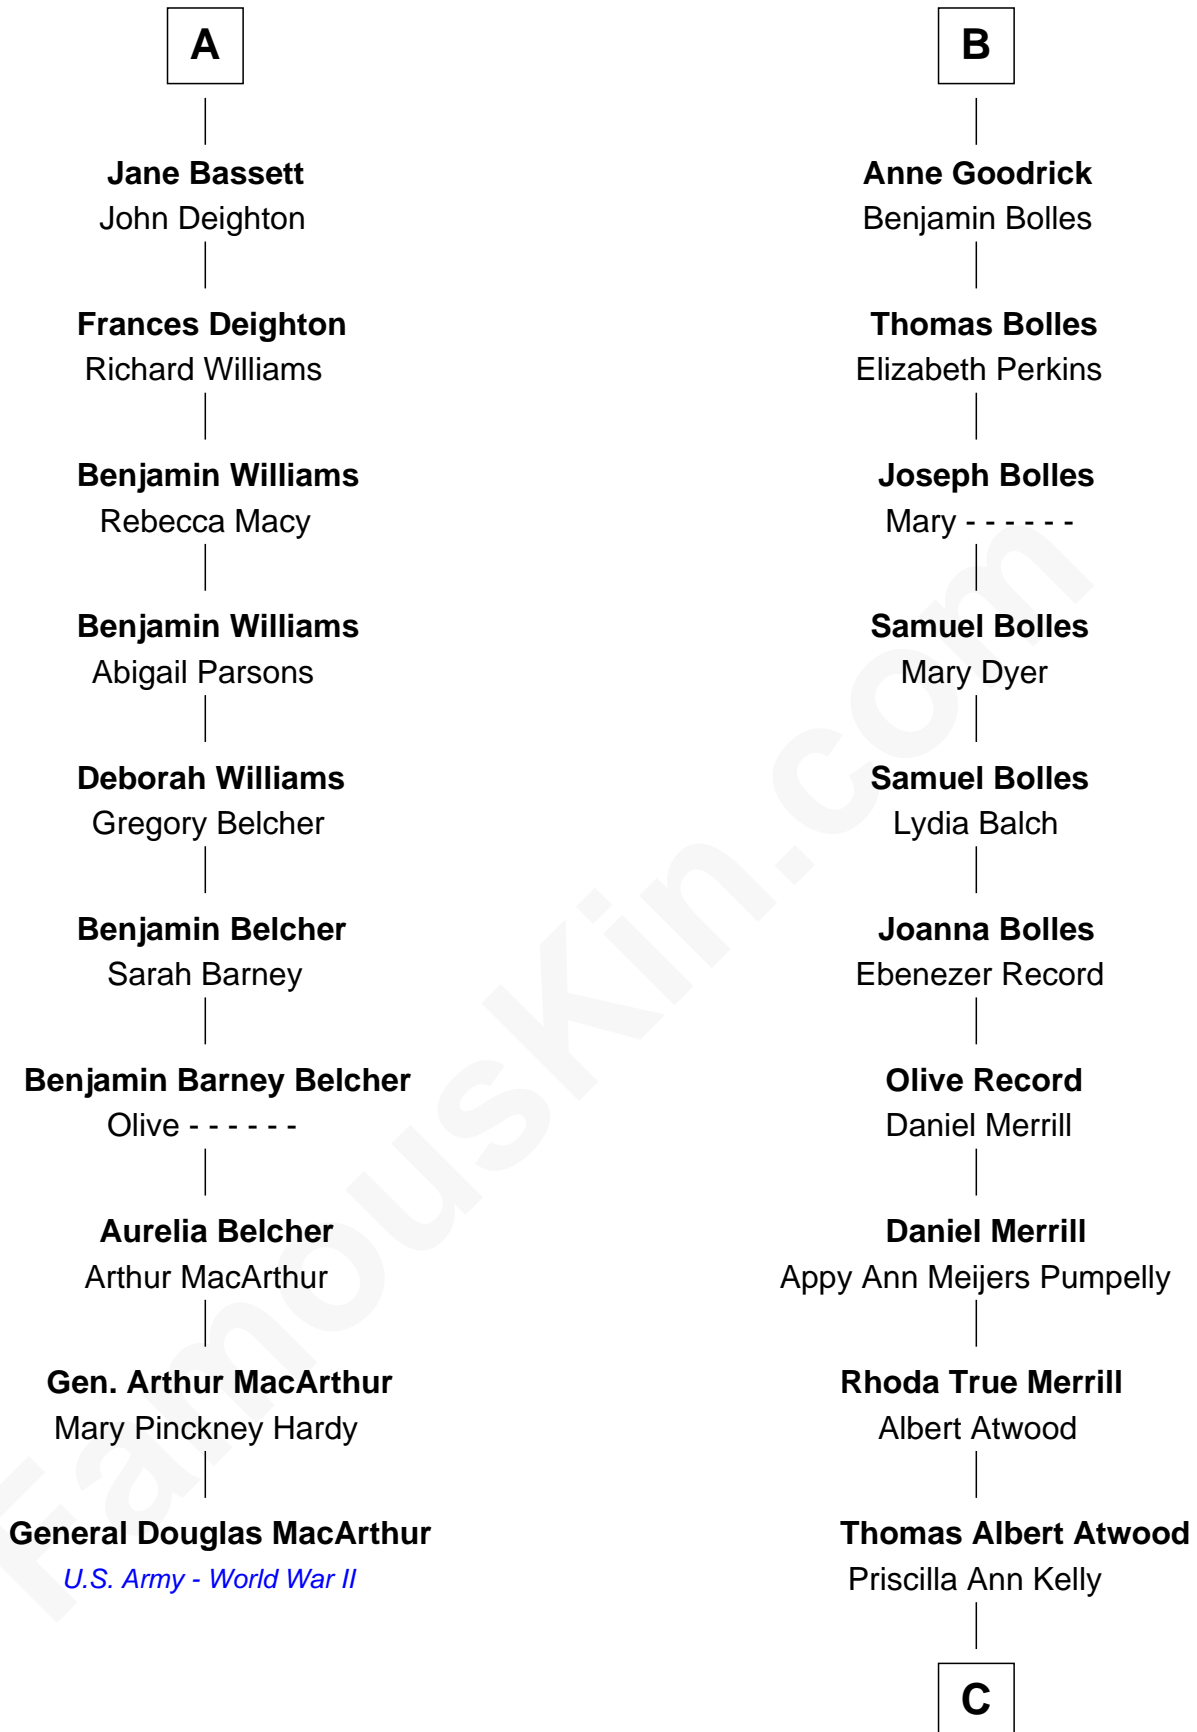

FamousKin.com
Relationship Chart of
General Douglas MacArthur
U.S. Army - World War II

16th cousin 4 times removed of

Dave Cowens
NBA Hall of Famer

C

—
Charles Albert Atwood

Mina Sylvia Cundiff

—
Stanley True Atwood