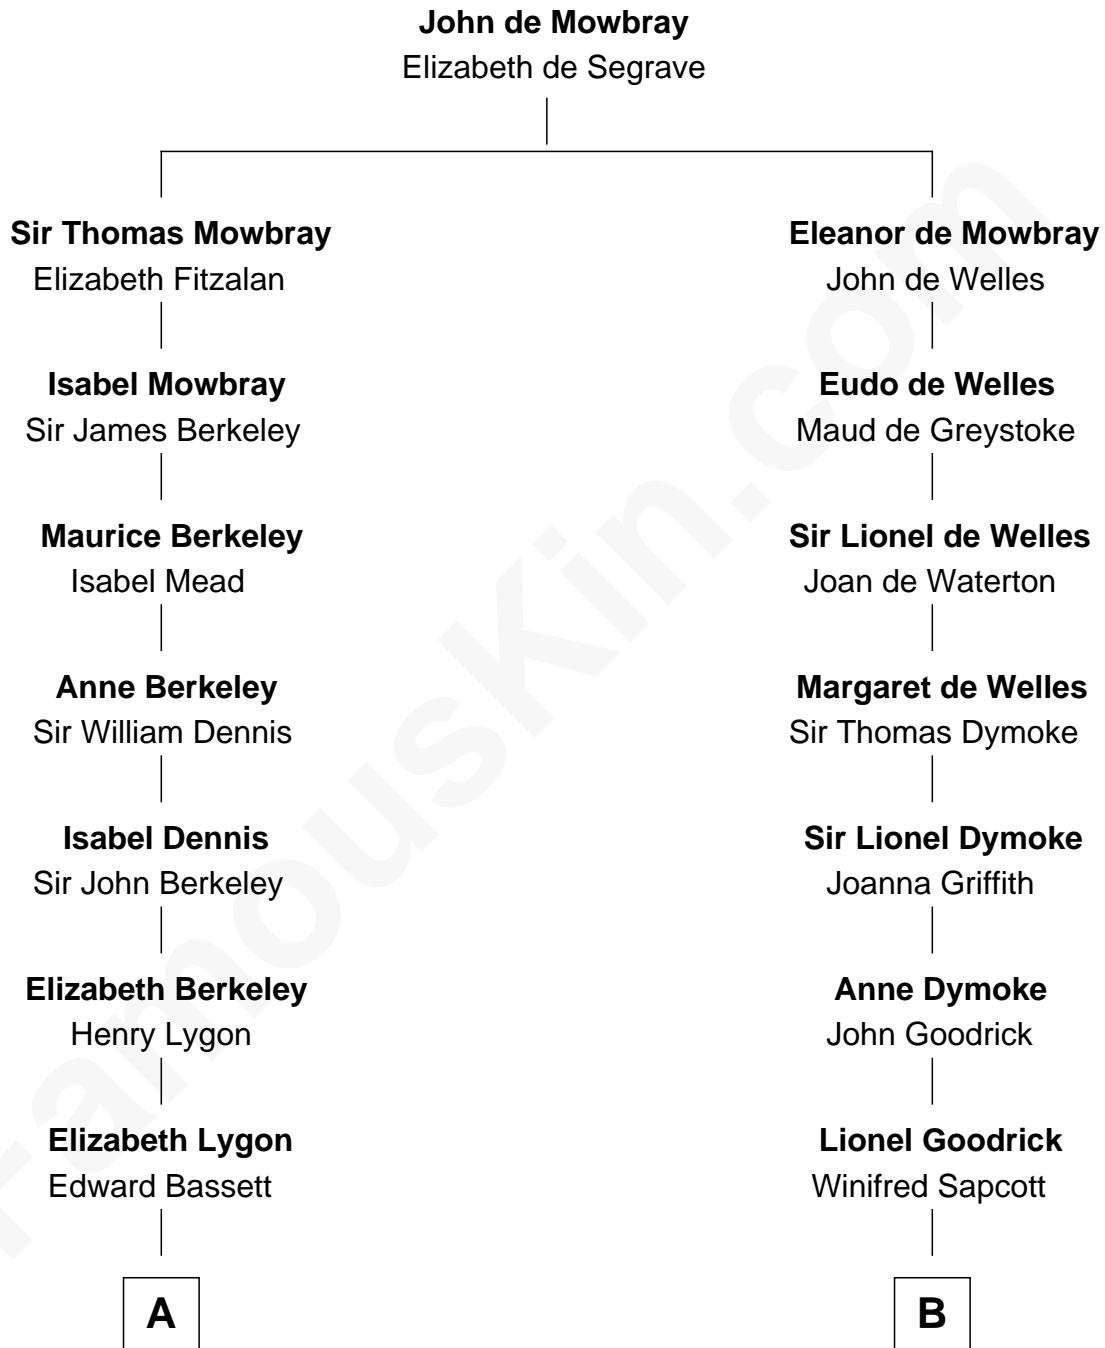

FamousKin.com
Relationship Chart of
General Douglas MacArthur
U.S. Army - World War II

16th cousin 4 times removed of

Dave Cowens
NBA Hall of Famer

C

—
Charles Albert Atwood

Mina Sylvia Cundiff

—
Stanley True Atwood