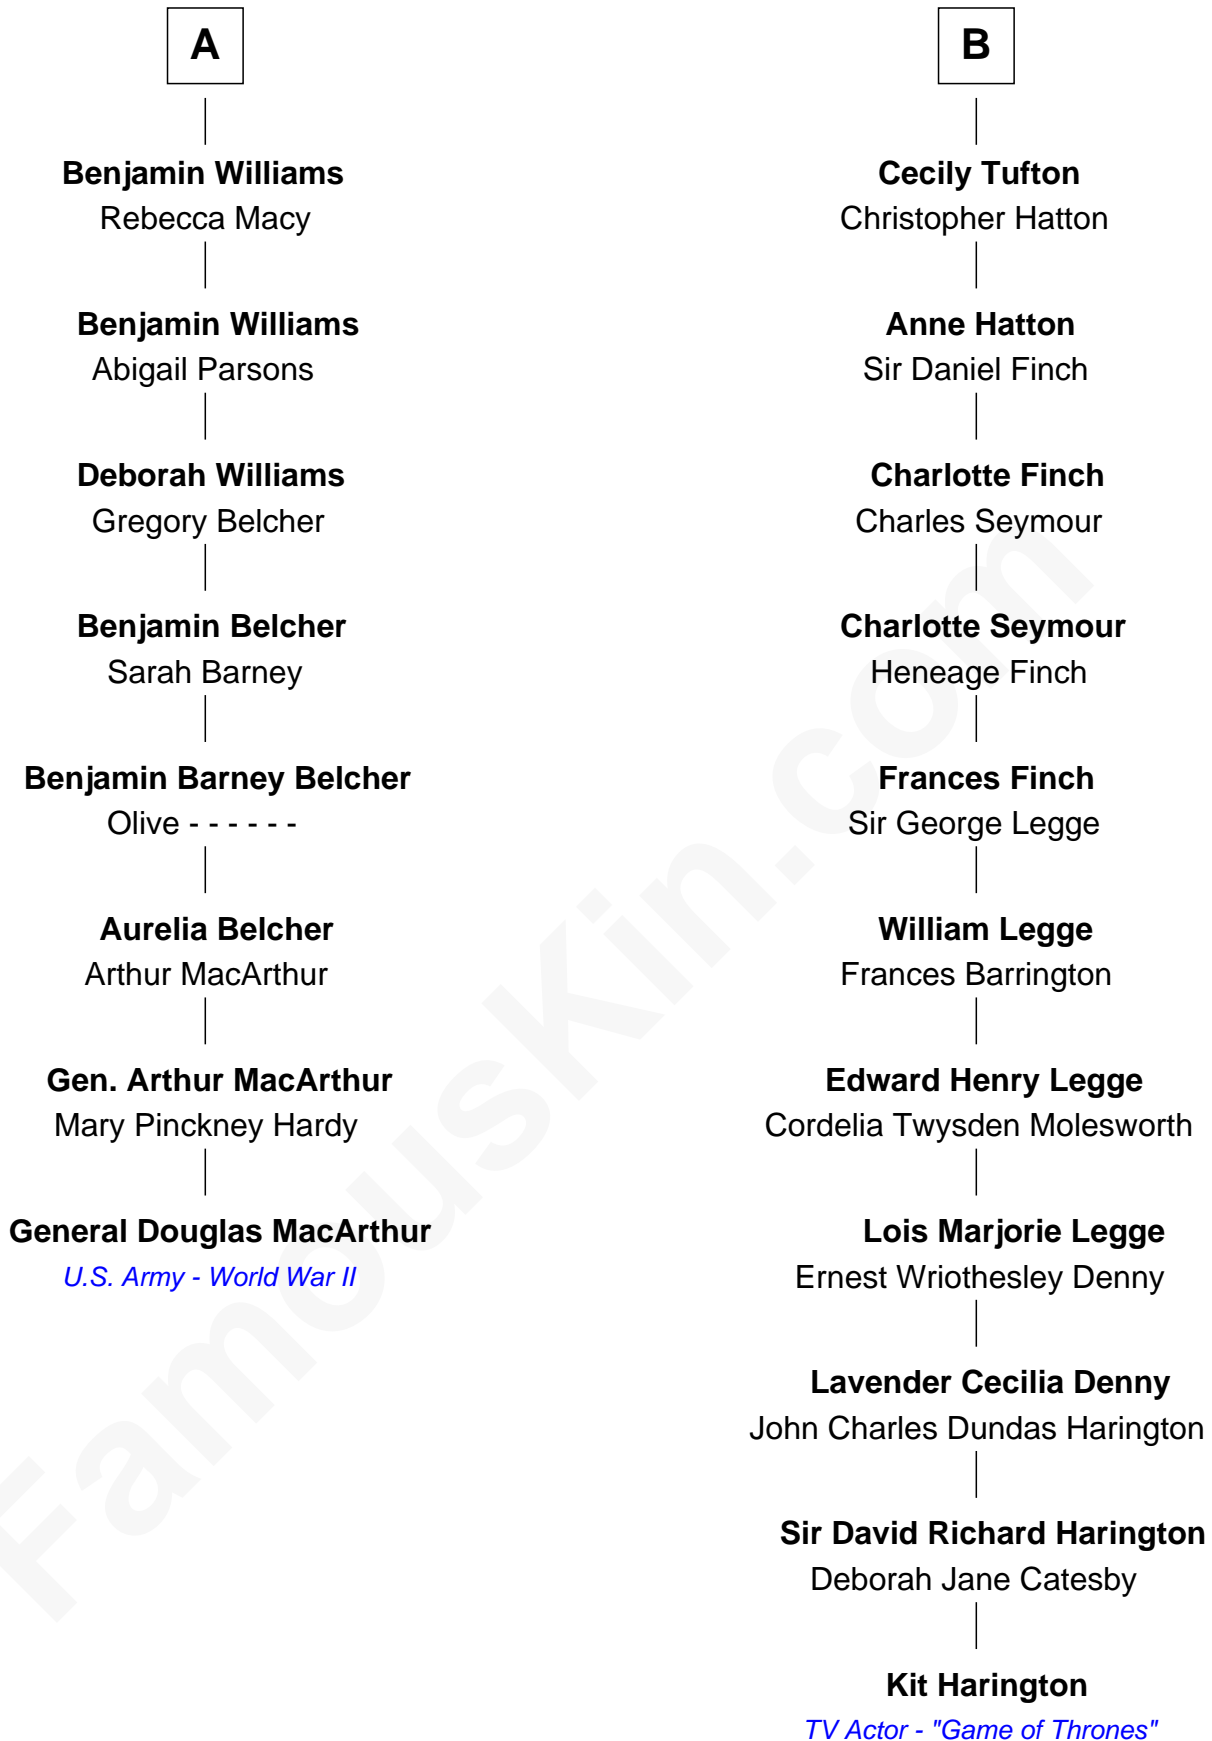

**FamousKin.com**  
**Relationship Chart of**  
**General Douglas MacArthur**  
*U.S. Army - World War II*

14th cousin 3 times removed of

**Kit Harington**  
*TV Actor - "Game of Thrones"*

Kit Harington photo by [Gage Skidmore](#) [\(CC BY-SA 2.0\)](#)