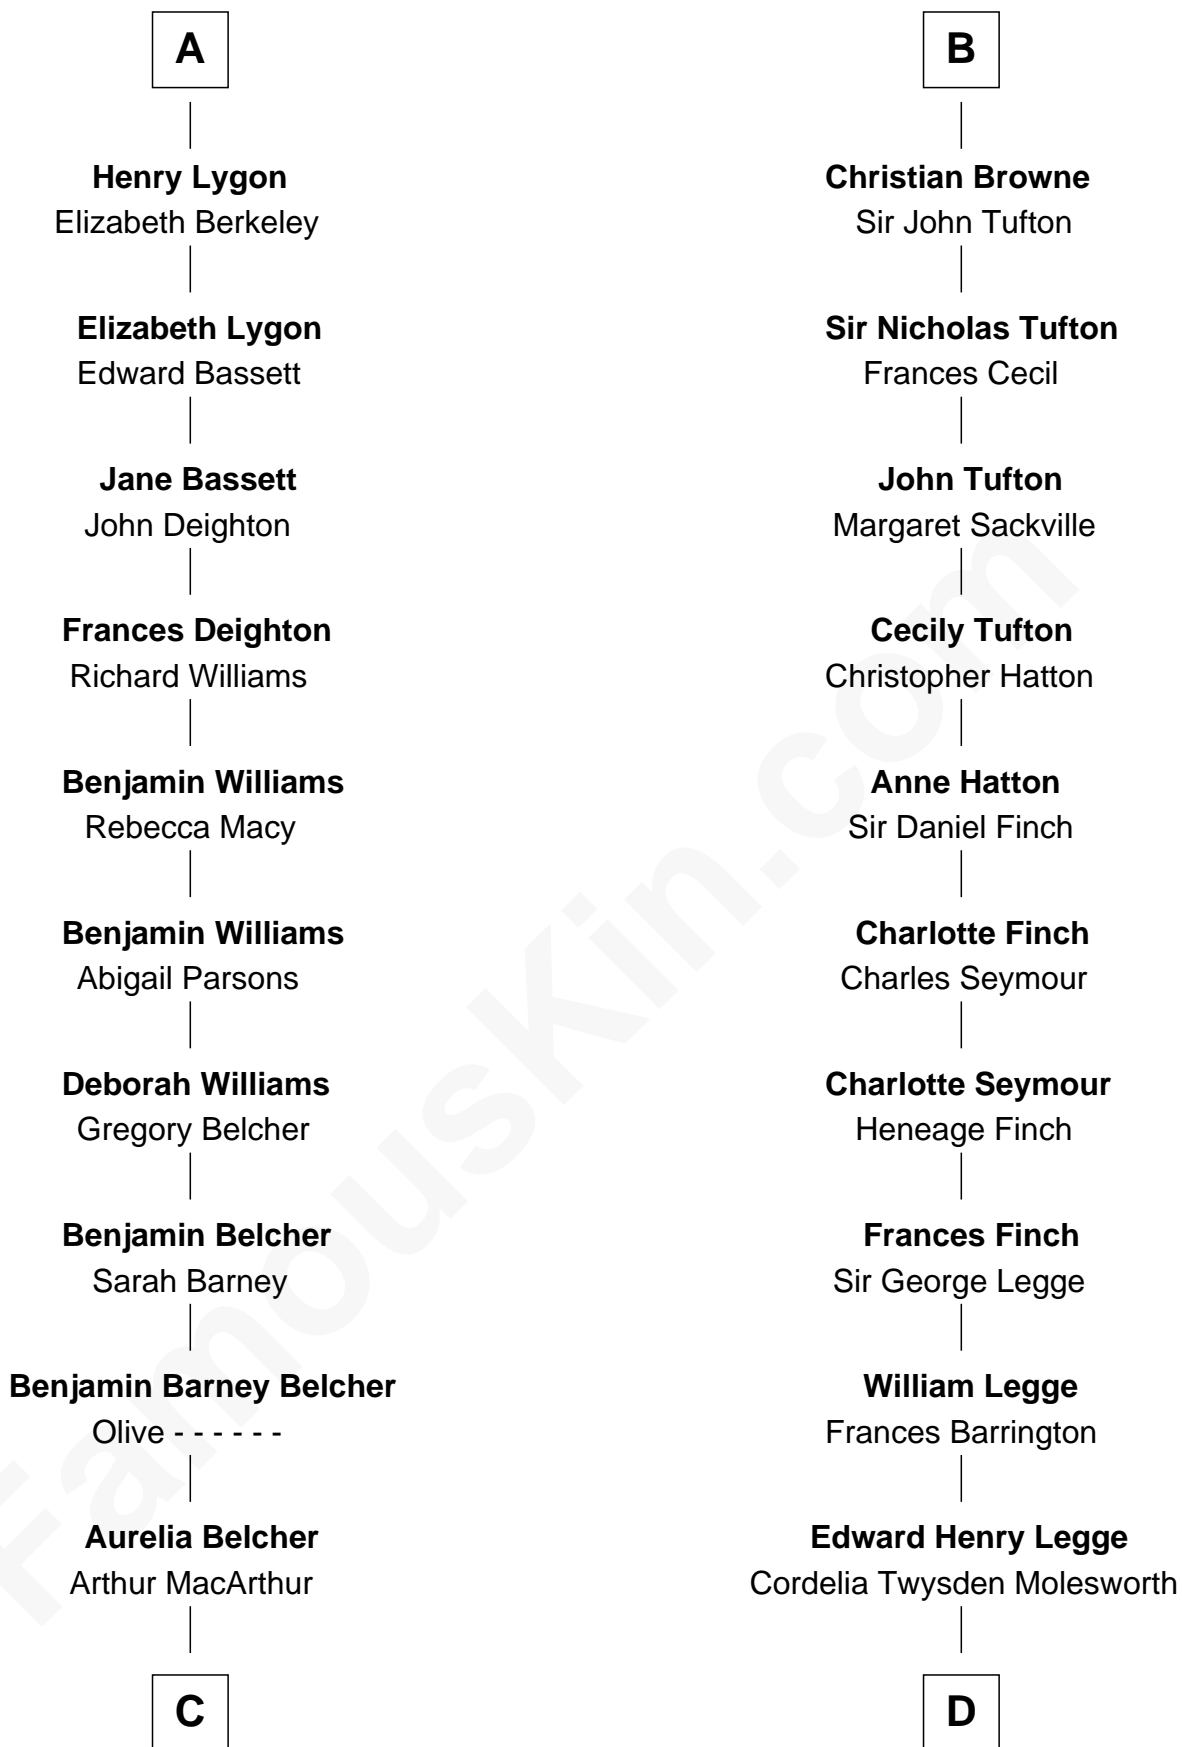

FamousKin.com
Relationship Chart of
General Douglas MacArthur

U.S. Army - World War II

18th cousin 2 times removed of

Kit Harington

TV Actor - "Game of Thrones"

C

Gen. Arthur MacArthur

Mary Pinckney Hardy

General Douglas MacArthur

U.S. Army - World War II

D

Lois Marjorie Legge

Ernest Wriothesley Denny

Lavender Cecilia Denny

John Charles Dundas Harington

Sir David Richard Harington

Deborah Jane Catesby

Kit Harington

TV Actor - "Game of Thrones"