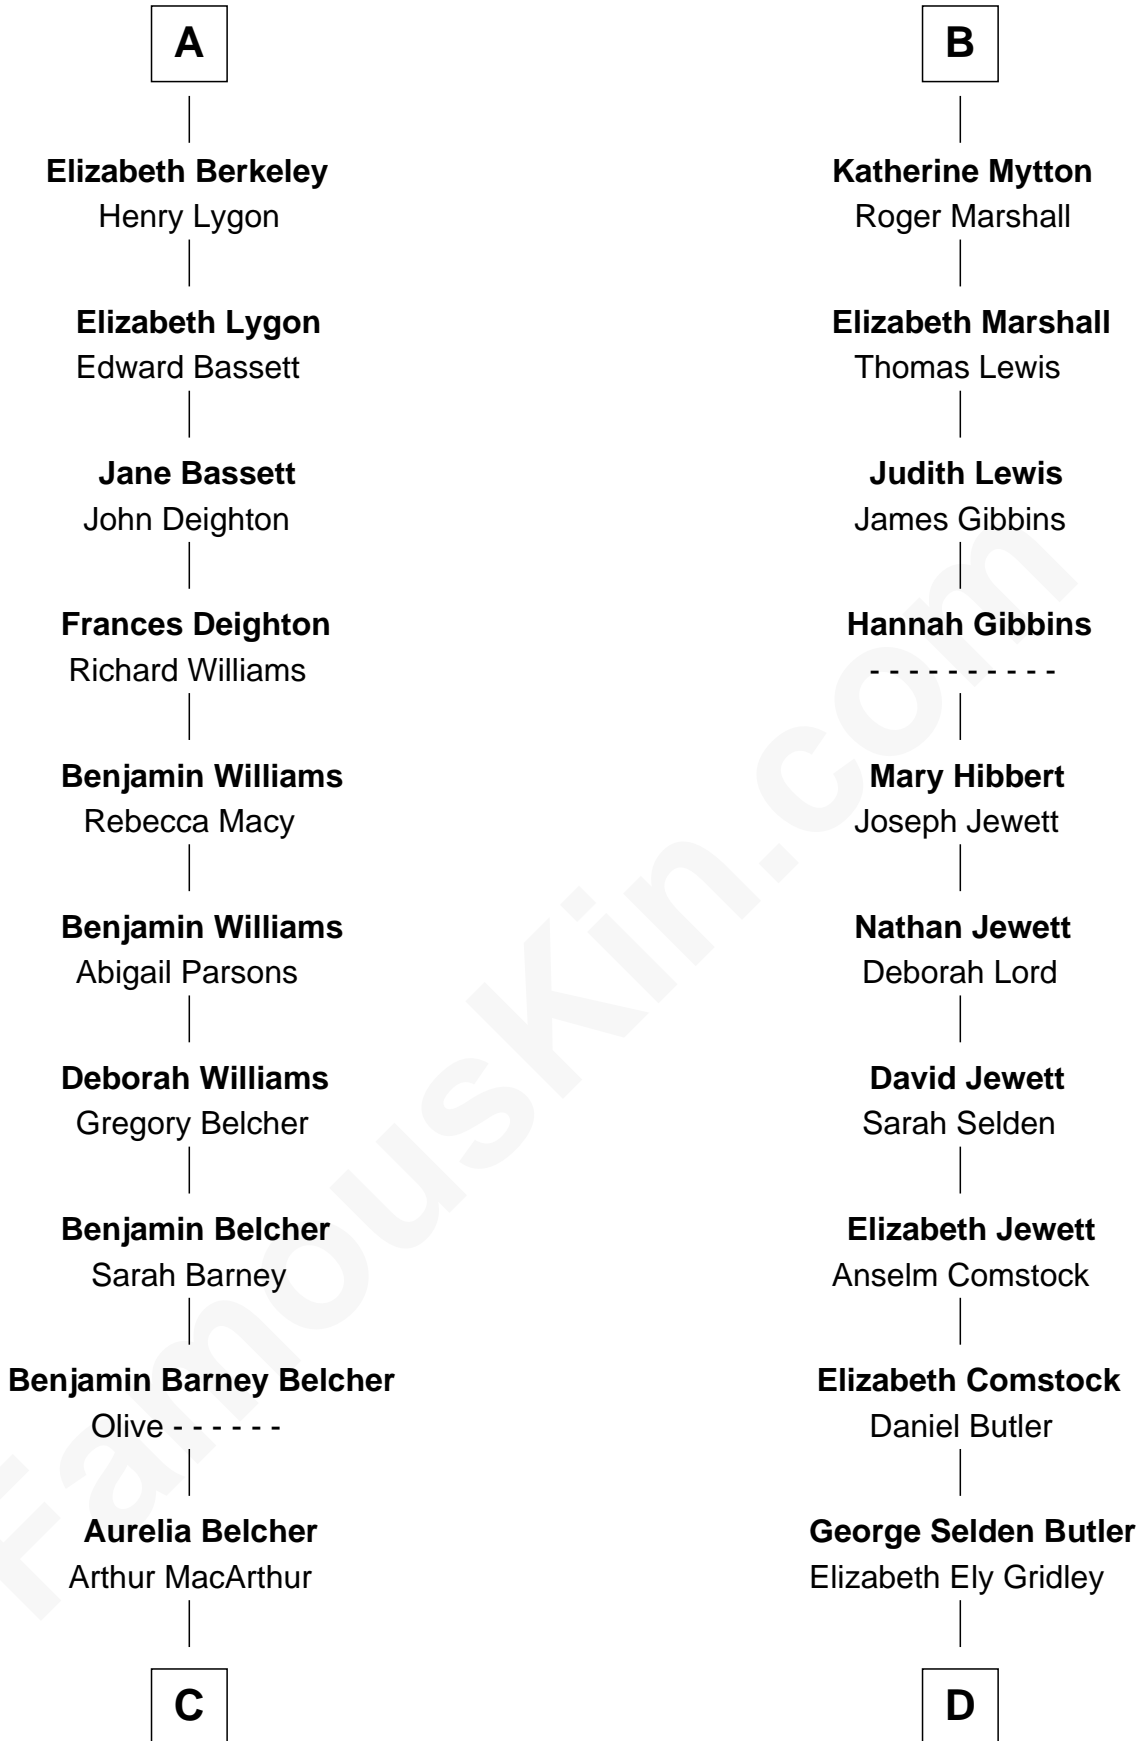

FamousKin.com
Relationship Chart of
General Douglas MacArthur
U.S. Army - World War II

18th cousin 2 times removed of

Gerald Ford
38th U.S. President

Sir Maurice de Berkeley
 Eve la Zouche

Maurice de Berkeley
 Margaret - - - - -

Thomas Berkeley
 Catherine Botetourte

Maurice Berkeley
 Johanna Denham

Maurice Berkeley
 Ellen Montfort

Sir William Berkeley
 Anne Stafford

Richard Berkeley
 Elizabeth Conningsby

Sir John Berkeley
 Isabel Dennis

A

Thomas de Berkeley
 Katherine de Clyvedon

Sir John Berkeley
 Elizabeth Betteshorne

Elizabeth Berkeley
 Sir John Sutton

Eleanor Sutton
 Sir Henry Beaumont

Constance Beaumont
 John Mytton

Joyce Mytton
 John Harpersfield

Edward Harpersfield alias Mytton
 Anne Skrimshire

B

C

Gen. Arthur MacArthur

Mary Pinckney Hardy

General Douglas MacArthur

U.S. Army - World War II

D