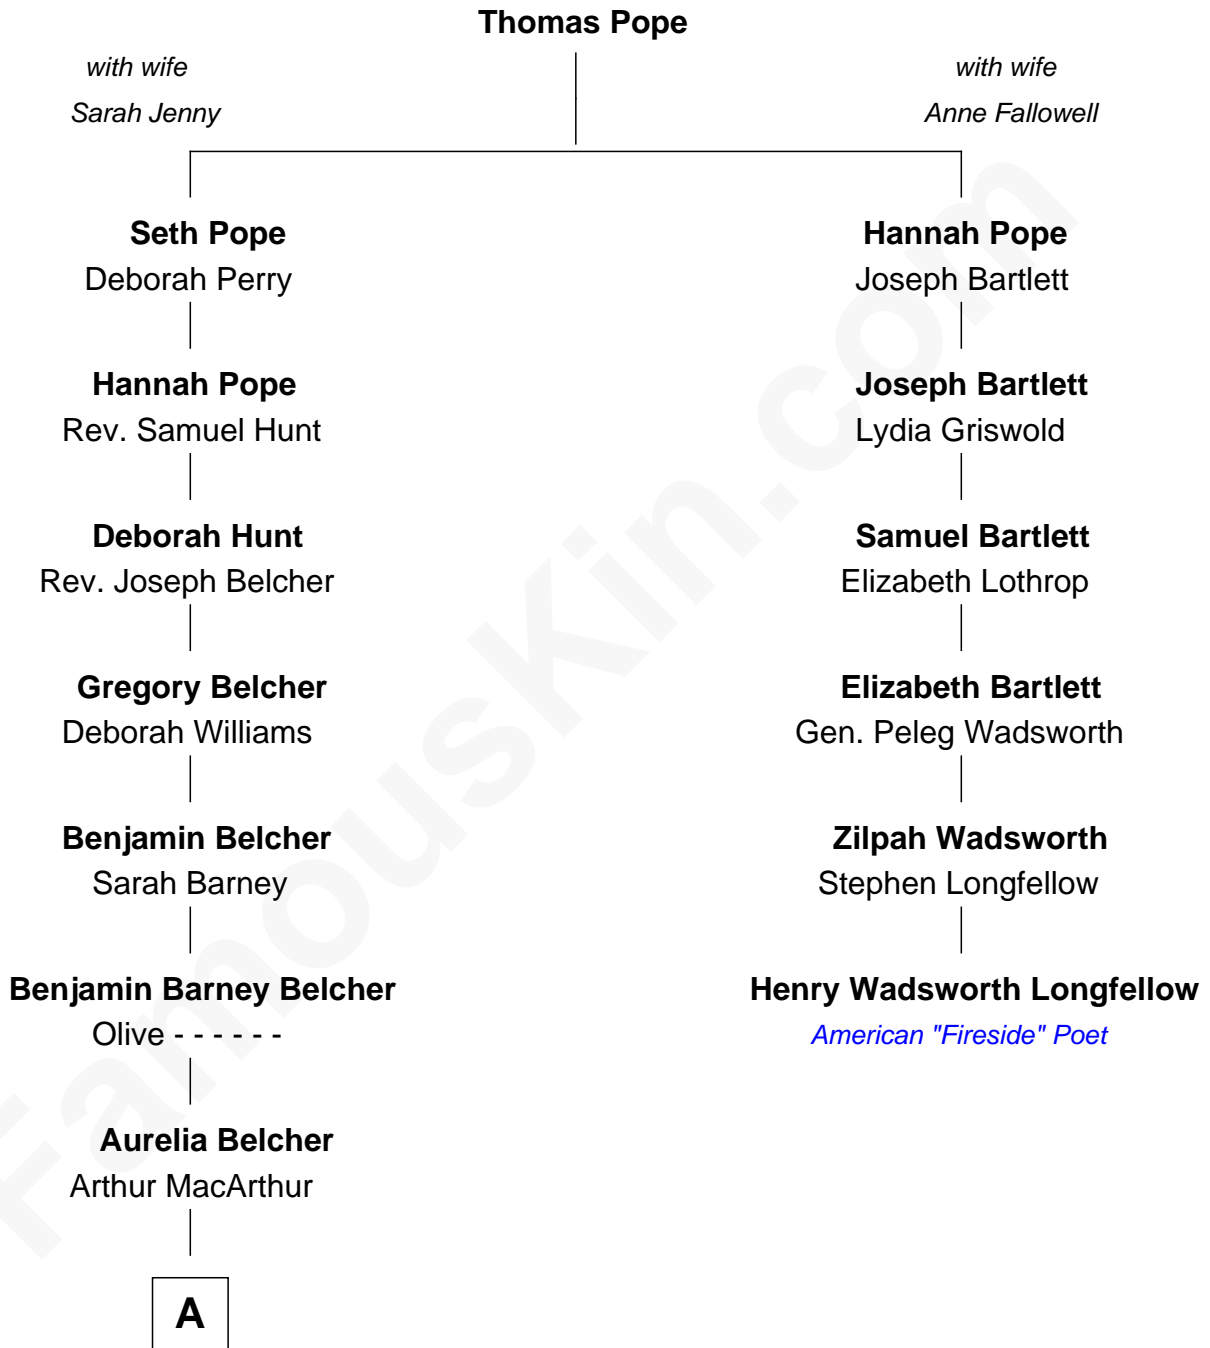

FamousKin.com
Relationship Chart of
General Douglas MacArthur
U.S. Army - World War II

5th cousin 3 times removed of
Henry Wadsworth Longfellow
American "Fireside" Poet

A

Gen. Arthur MacArthur

Mary Pinckney Hardy

General Douglas MacArthur

U.S. Army - World War II

FamousKin.com