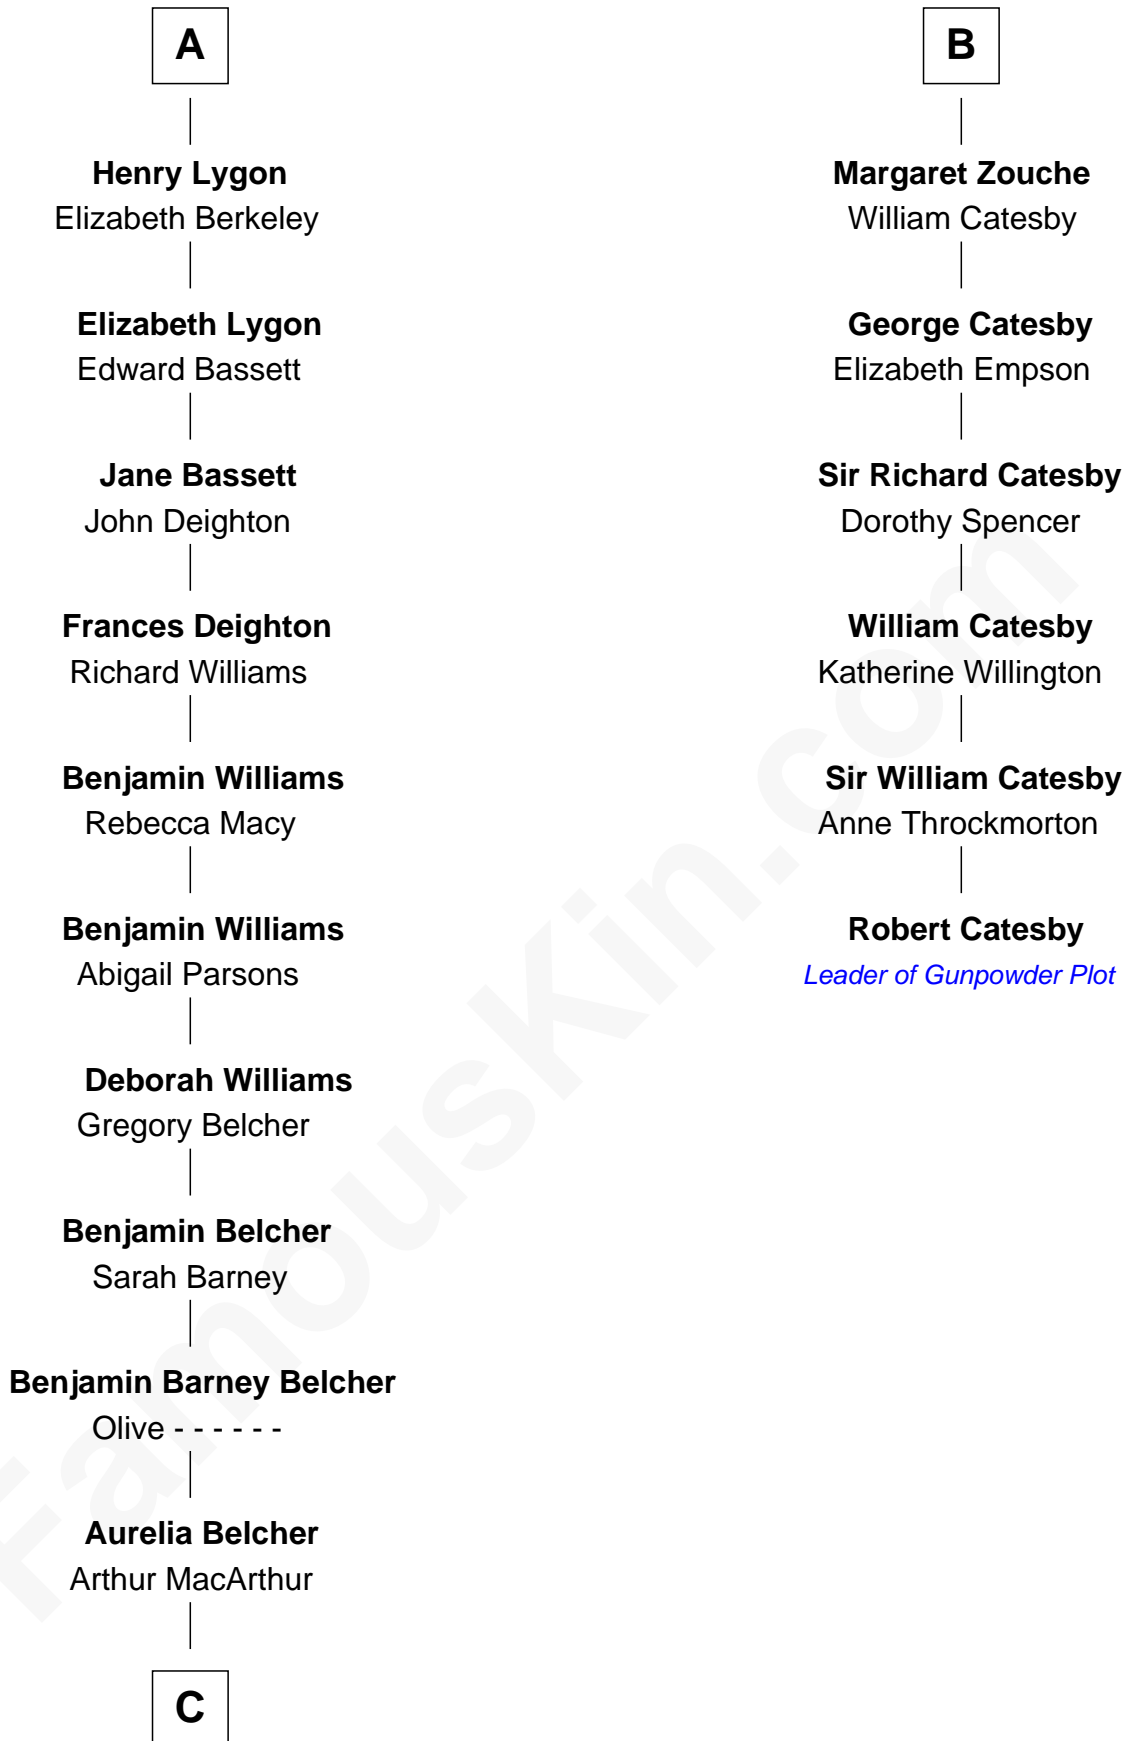

FamousKin.com

Relationship Chart of General Douglas MacArthur

U.S. Army - World War II

12th cousin 6 times removed of

Robert Catesby

Leader of Gunpowder Plot

Sir Walter de Beauchamp

Alice de Tony

C

Gen. Arthur MacArthur

Mary Pinckney Hardy

General Douglas MacArthur

U.S. Army - World War II

FamousKin.com