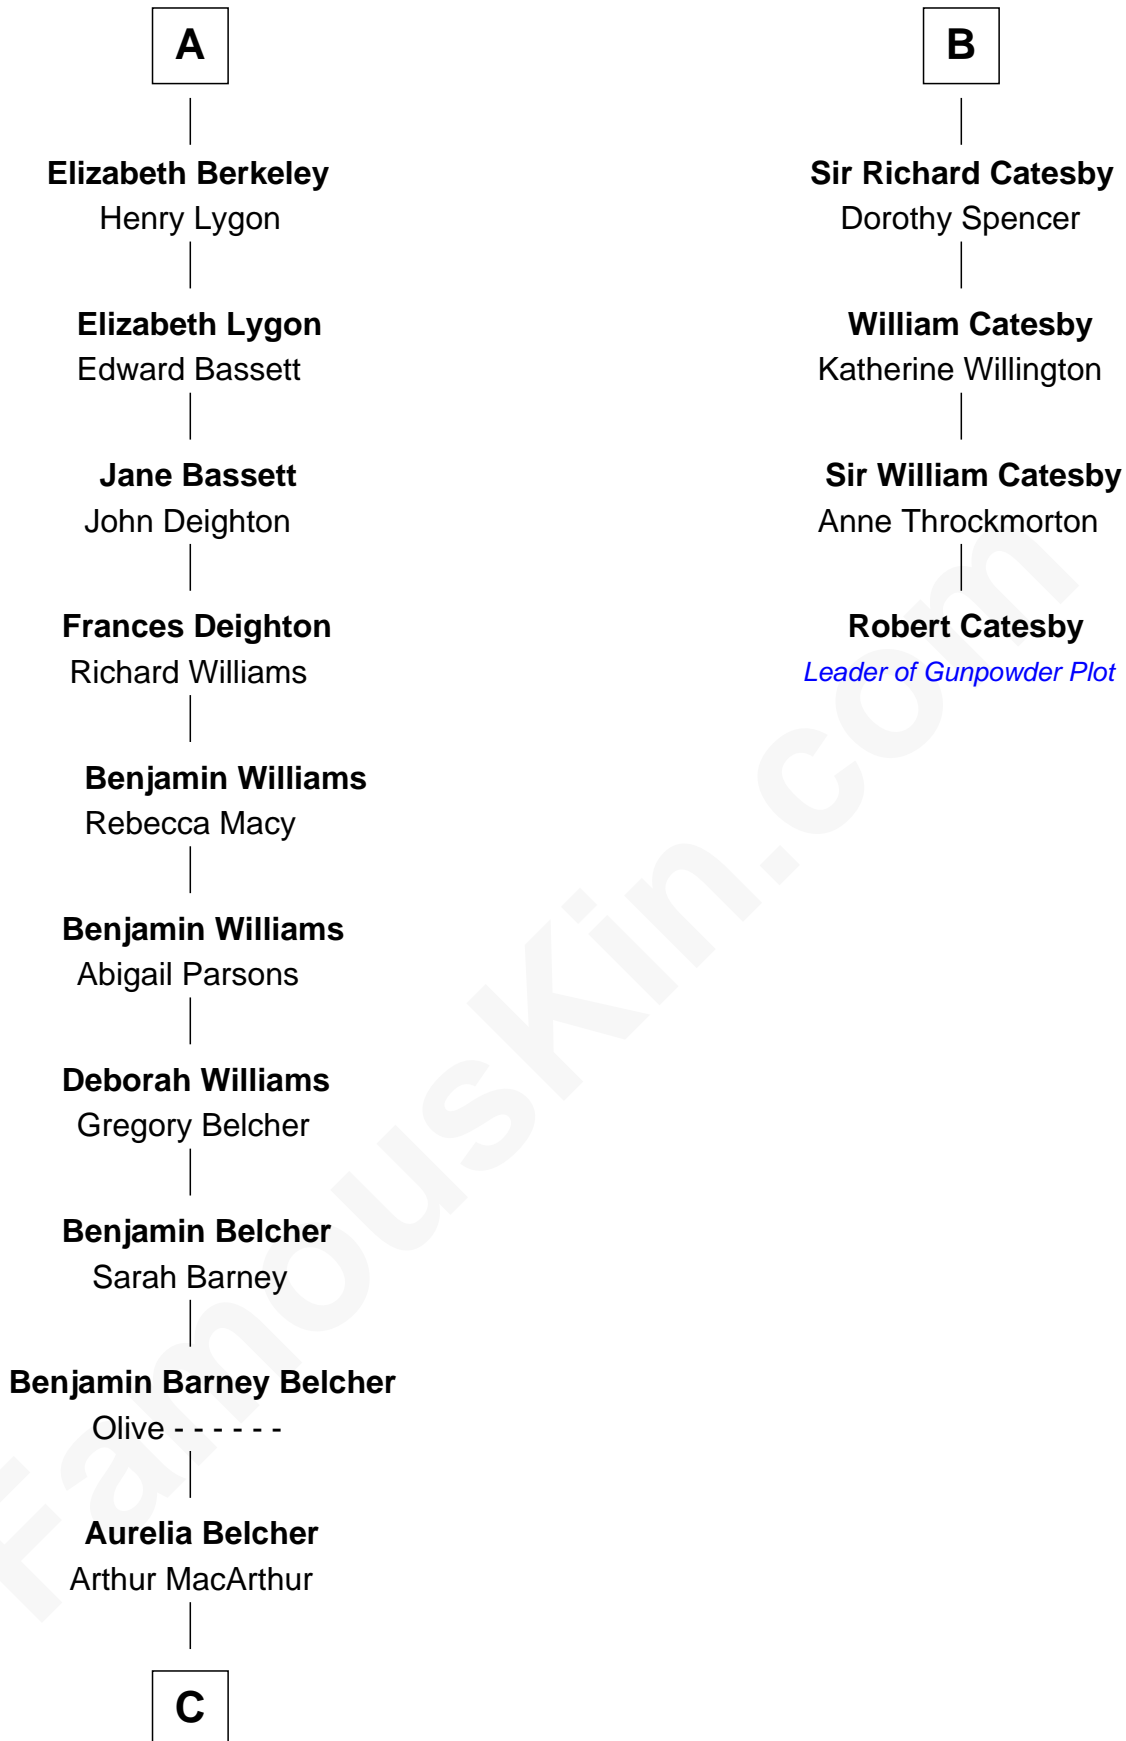

## Relationship Chart of General Douglas MacArthur

*U.S. Army - World War II*

10th cousin 8 times removed of

**Robert Catesby**

*Leader of Gunpowder Plot*

**Bartholomew de Badlesmere**

Margaret de Clare

**Elizabeth de Badlesmere**

Isabel Mead

**Anne Berkeley**

Sir William Dennis

**Isabel Dennis**

Sir John Berkeley

**A**

**Margery de Badlesmere**

Sir William de Ros

**Elizabeth de Roos**

Sir William la Zouche

**Sir William la Zouche**

Agnes Greene

**Sir William la Zouche**

Elizabeth - - - - -

**William Zouche**

Elizabeth St. John

**Margaret Zouche**

William Catesby

**George Catesby**

Elizabeth Empson

**B**

**C**

—  
**Gen. Arthur MacArthur**

Mary Pinckney Hardy