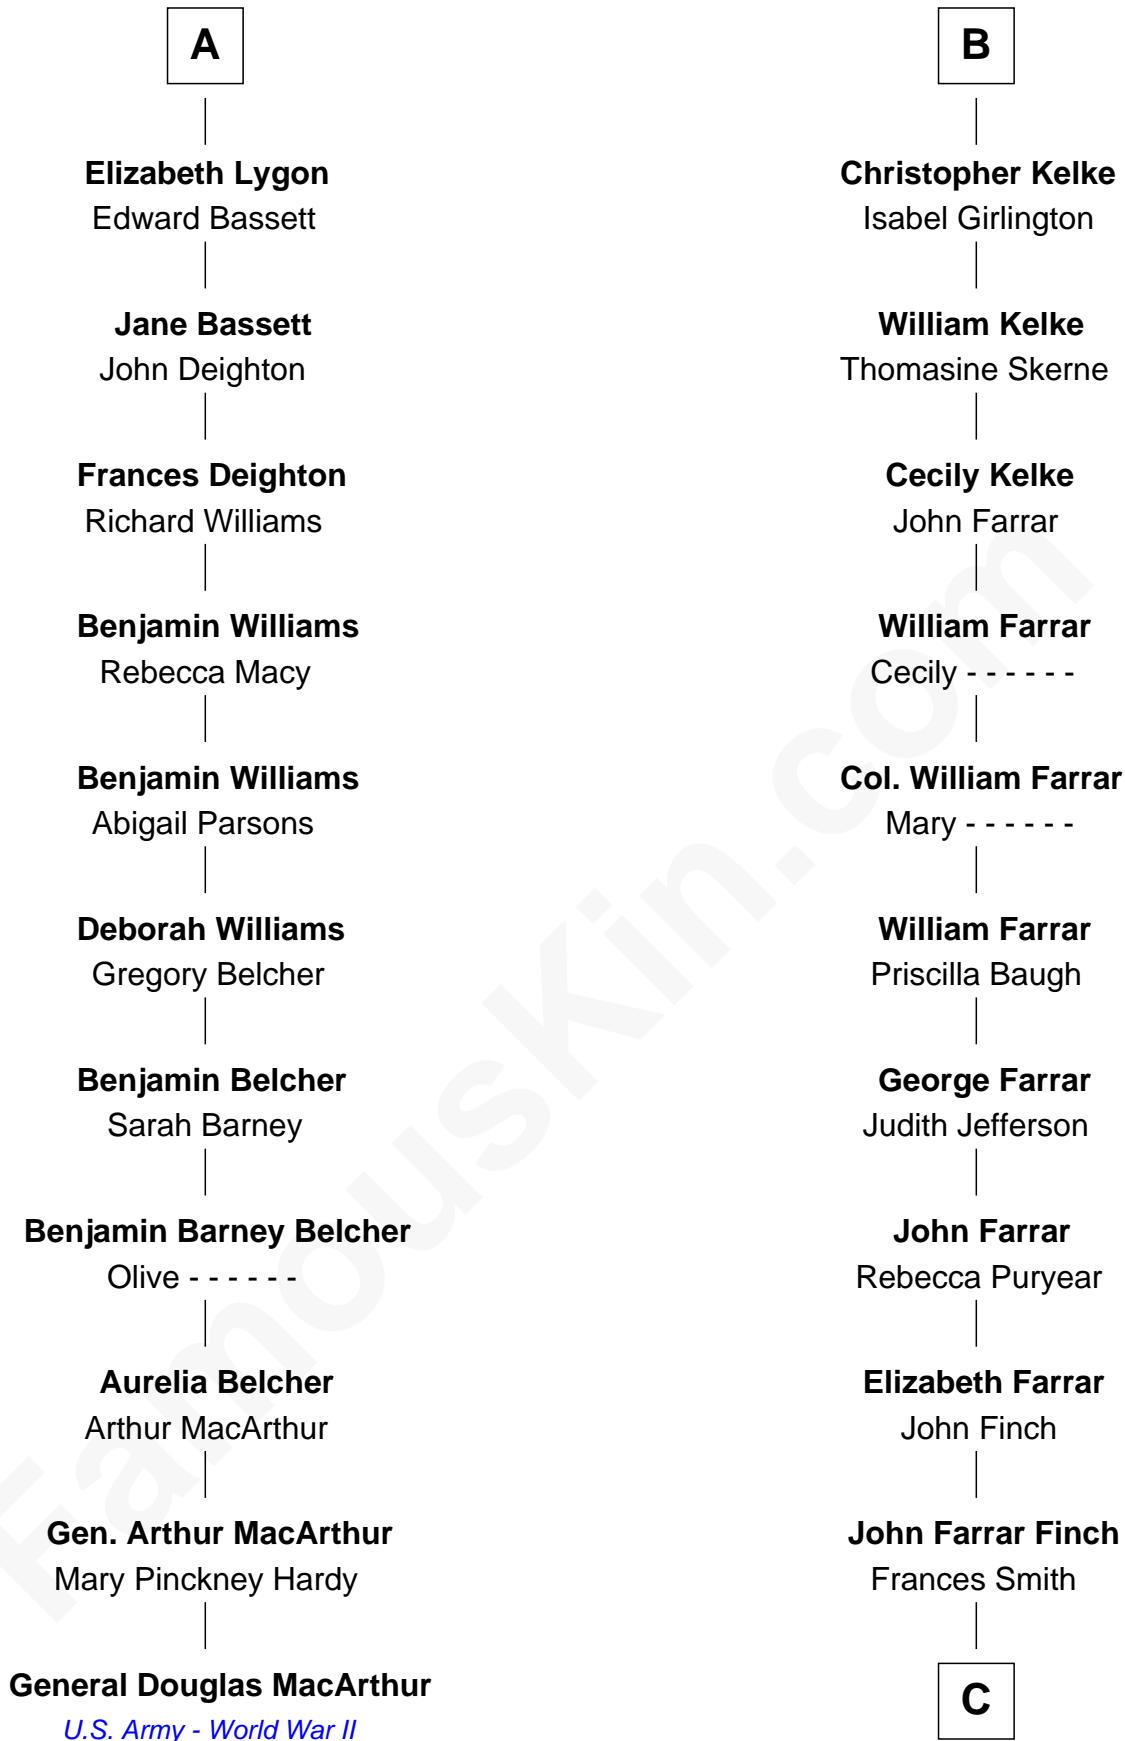

**FamousKin.com**  
**Relationship Chart of**  
**General Douglas MacArthur**  
*U.S. Army - World War II*

17th cousin 3 times removed of

**Harper Lee**

*Author of To Kill a Mockingbird*

**C**

**John Robert Finch**  
Frances Cunningham

**James Cunningham Finch**  
Ellen Rivers Williams

**Frances Cunningham Finch**  
Amasa Coleman Lee

**Harper Lee**  
*Author of To Kill a Mockingbird*

FamousKin.com