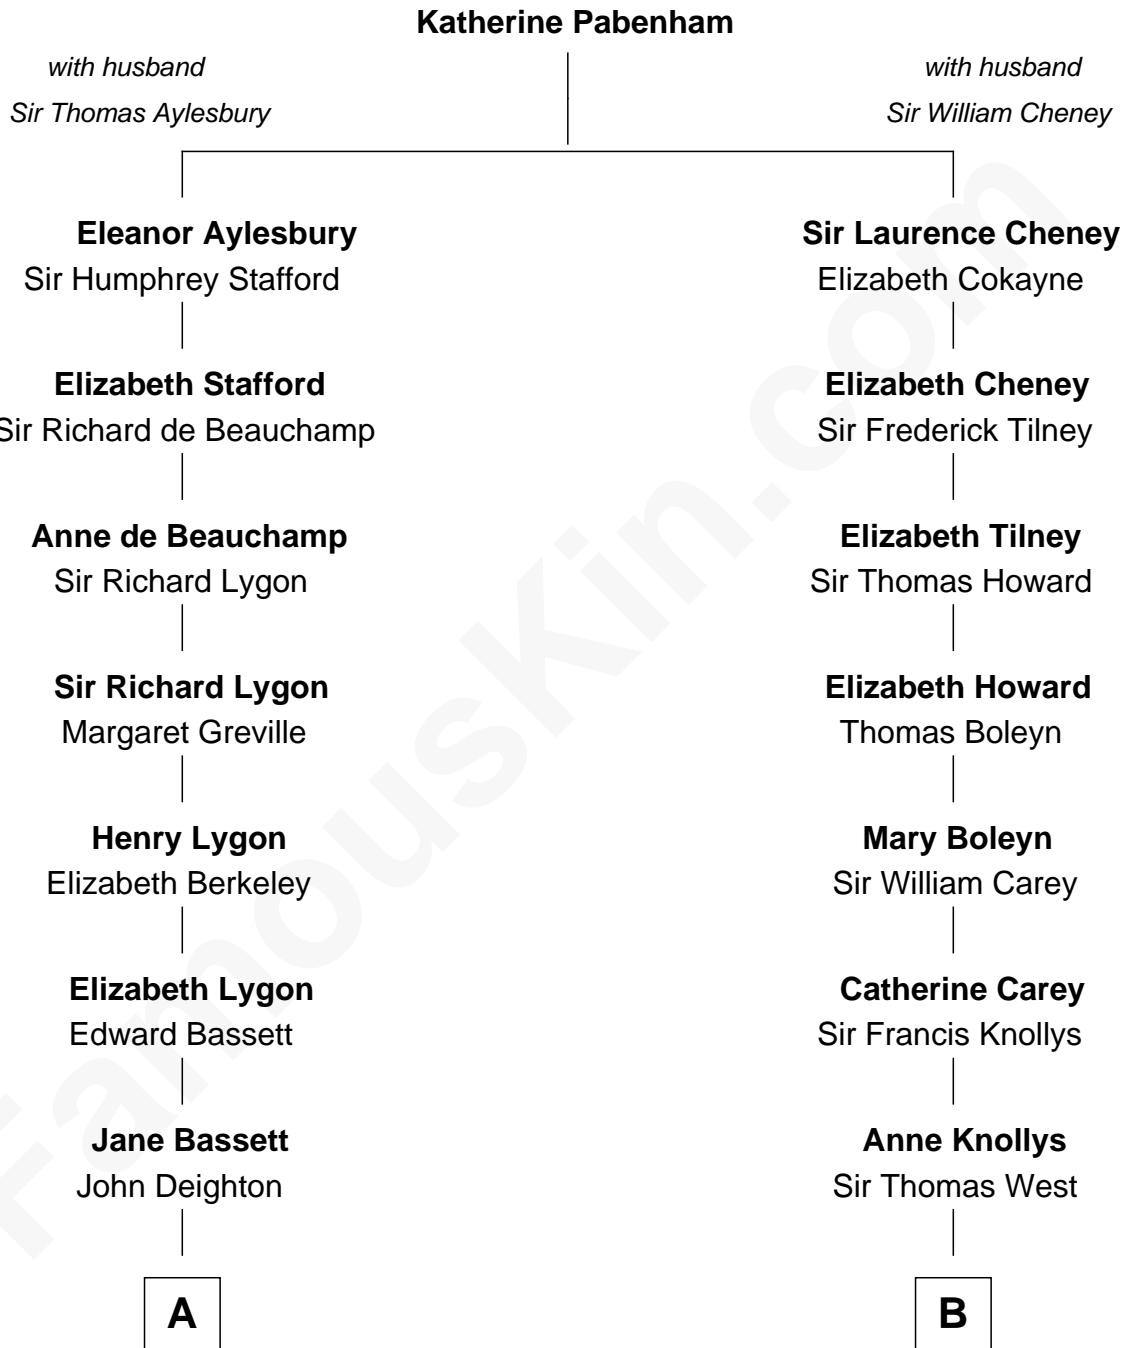

FamousKin.com
Relationship Chart of
General Douglas MacArthur
U.S. Army - World War II

15th cousin 5 times removed of

John Cena

Movie Actor and WWE Pro Wrestler

C

Charles Nichols
Julia Ellen Skelton

Natalie Nichols
Ulysses John Lupien