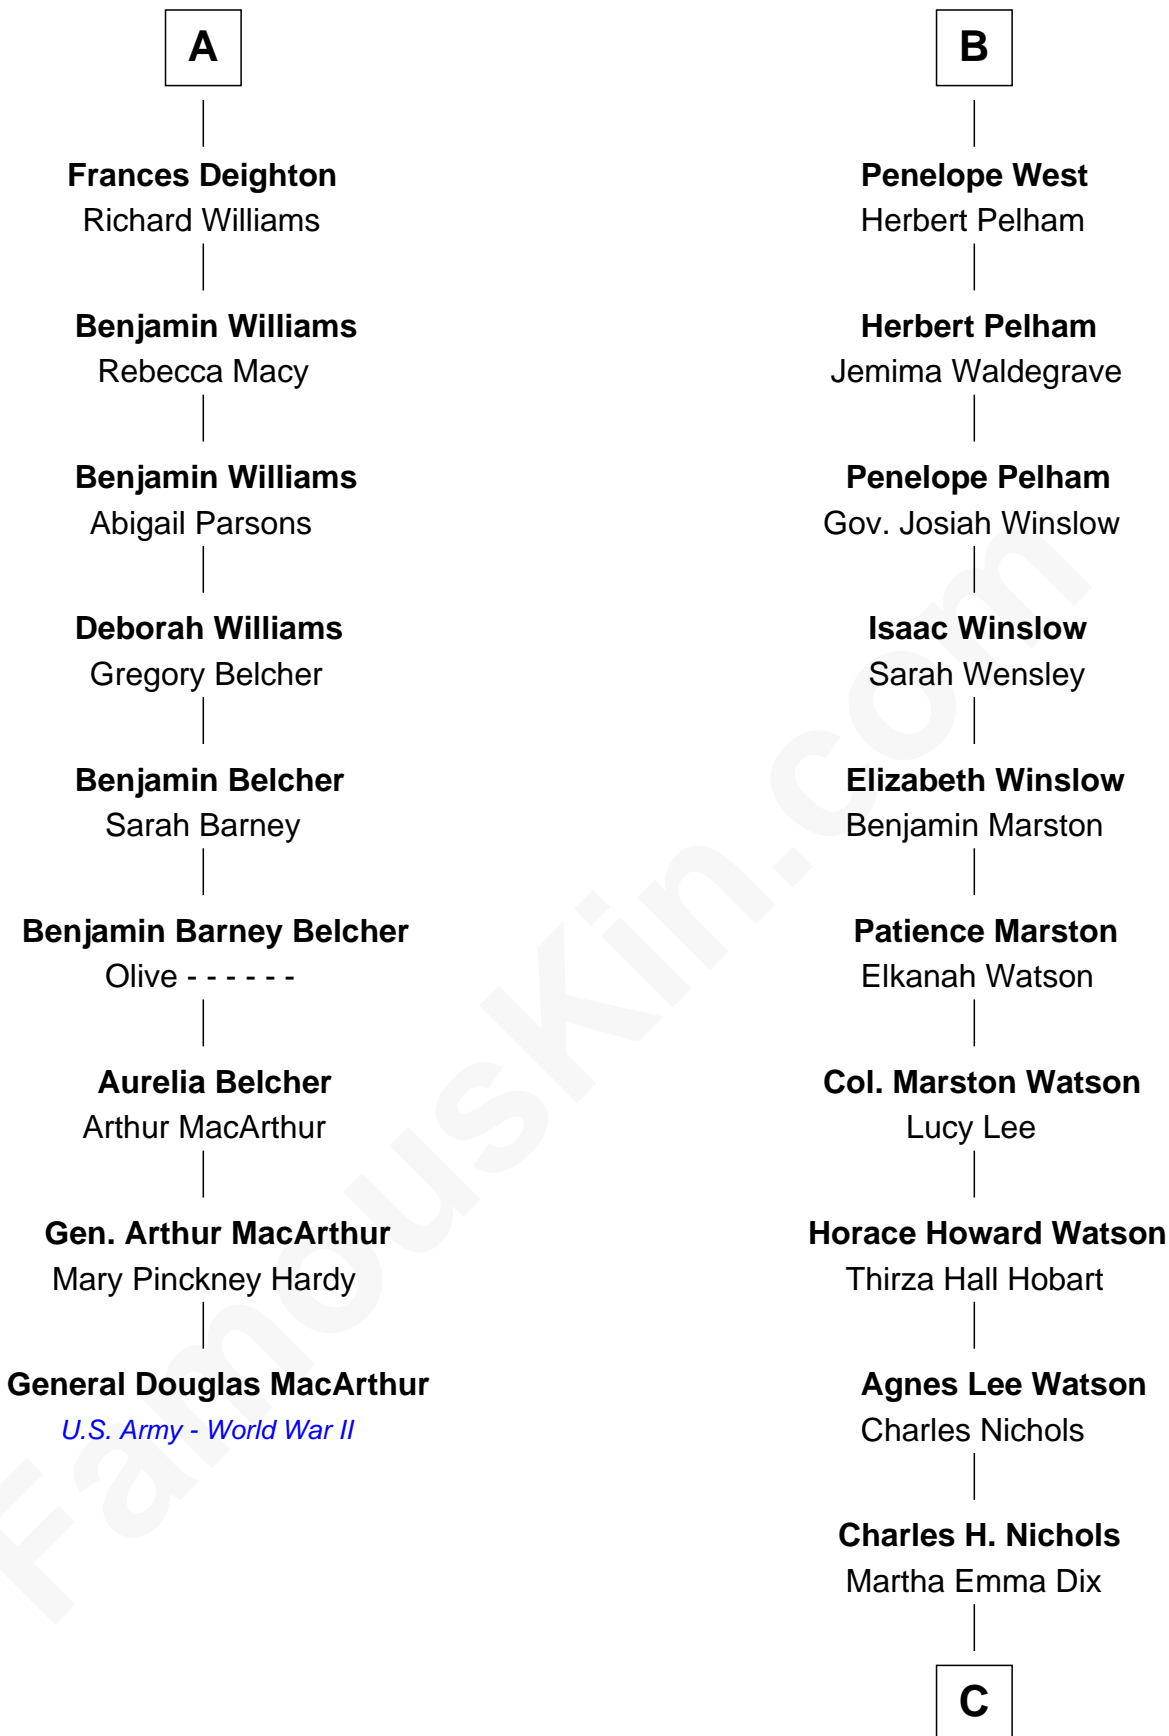

FamousKin.com
Relationship Chart of
General Douglas MacArthur
U.S. Army - World War II

15th cousin 5 times removed of

John Cena

Movie Actor and WWE Pro Wrestler

C

Charles Nichols
Julia Ellen Skelton

Natalie Nichols
Ulysses John Lupien