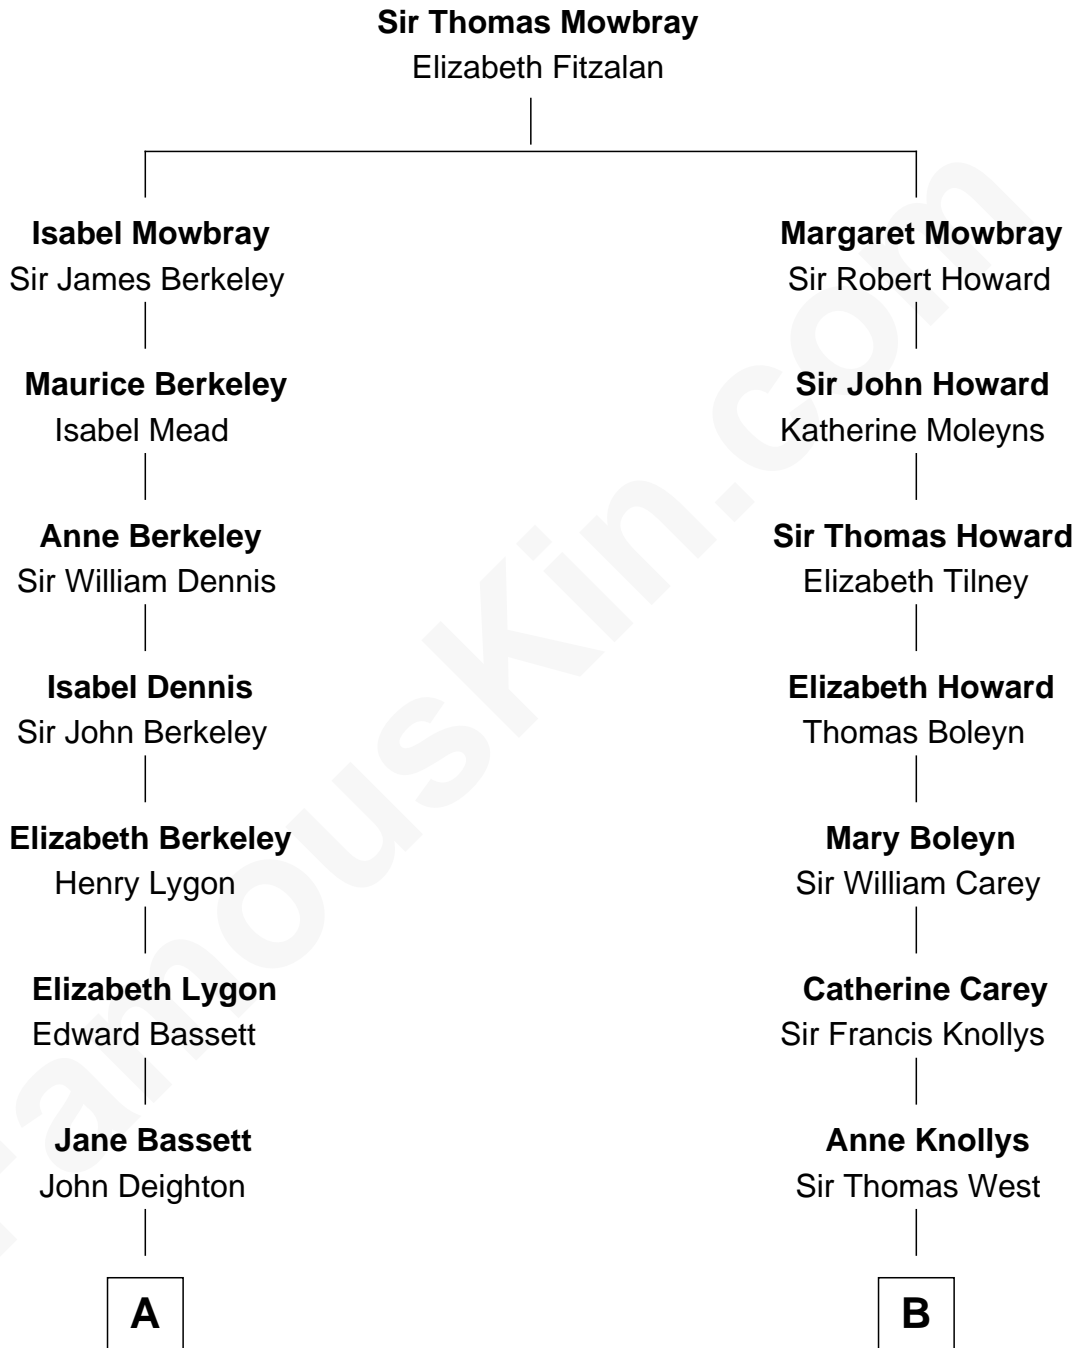

FamousKin.com
Relationship Chart of
General Douglas MacArthur
U.S. Army - World War II

15th cousin 5 times removed of

John Cena
Movie Actor and WWE Pro Wrestler

C

Charles Nichols
Julia Ellen Skelton

Natalie Nichols
Ulysses John Lupien

Carol Frances Lupien
John Joseph Cena

John Cena

Actor and Pro Wrestler