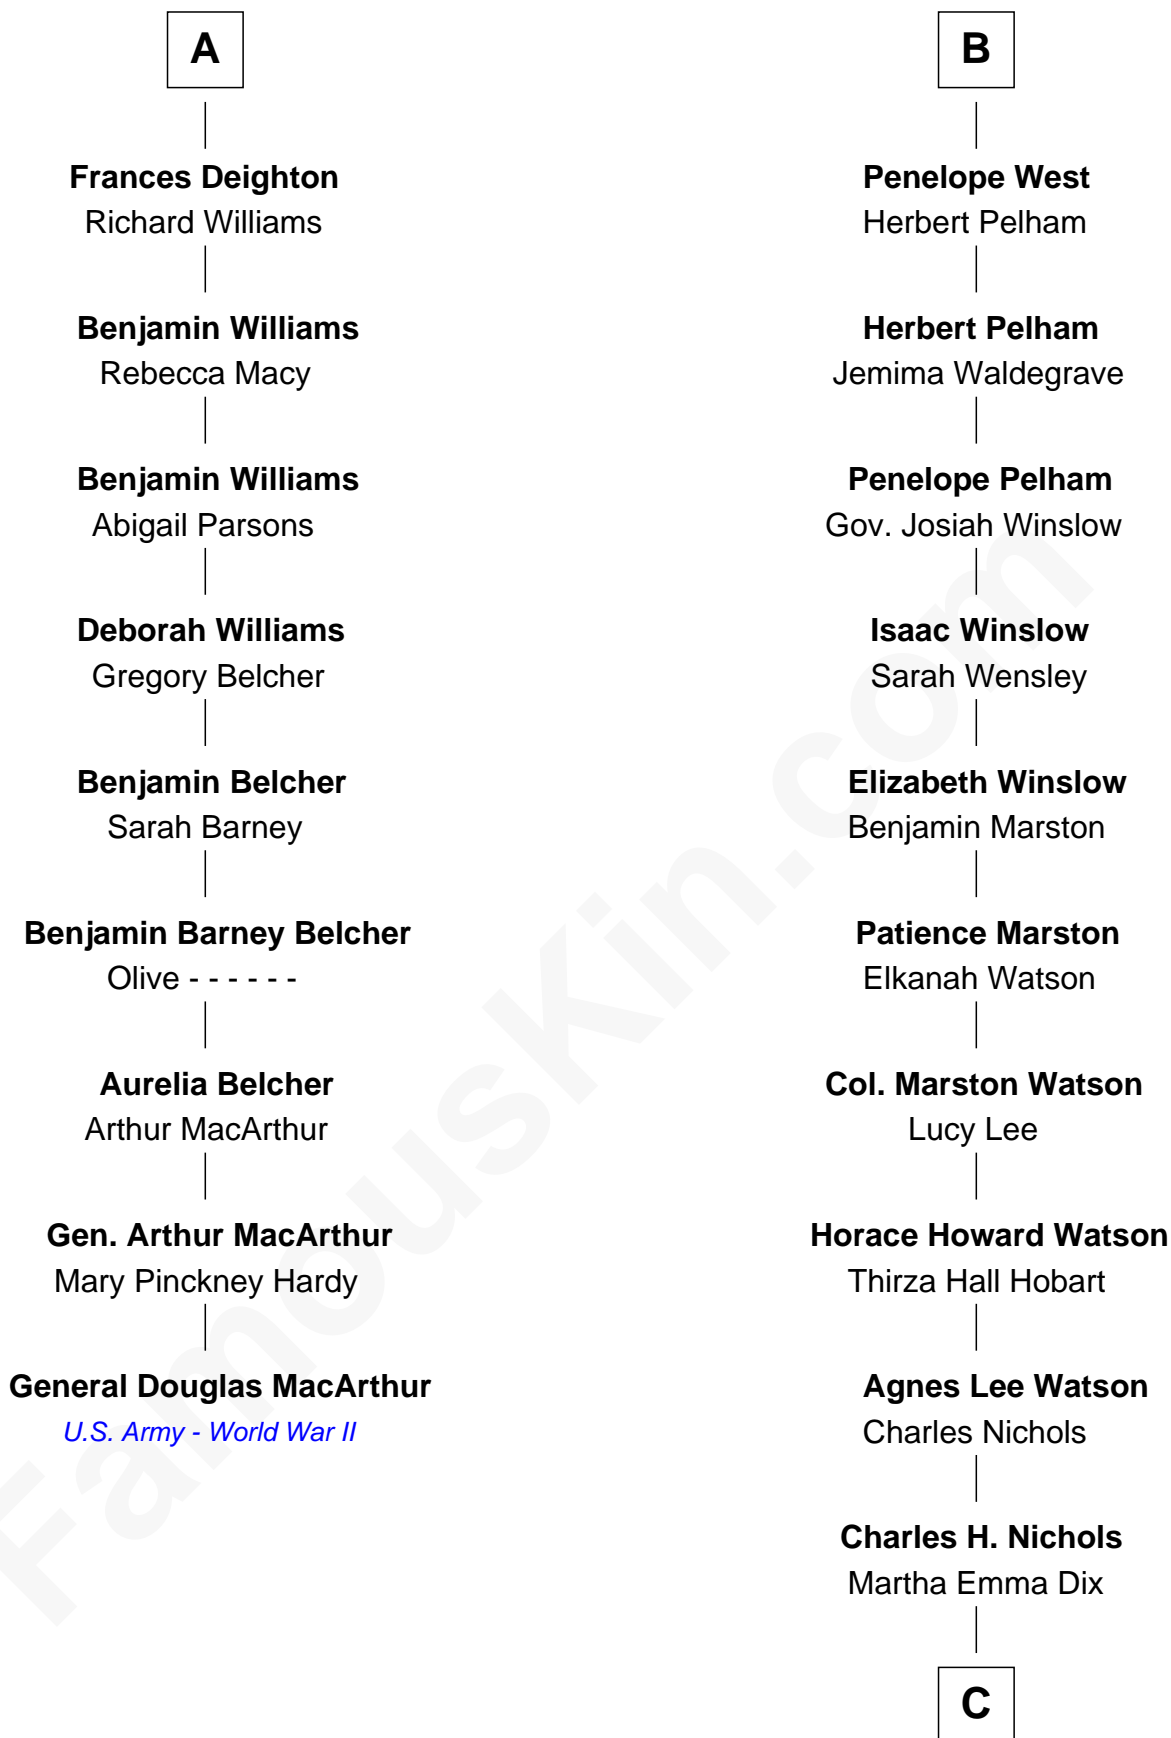

FamousKin.com
Relationship Chart of
General Douglas MacArthur
U.S. Army - World War II

15th cousin 5 times removed of

John Cena
Movie Actor and WWE Pro Wrestler

C

Charles Nichols
Julia Ellen Skelton

Natalie Nichols
Ulysses John Lupien

Carol Frances Lupien
John Joseph Cena

John Cena

Actor and Pro Wrestler