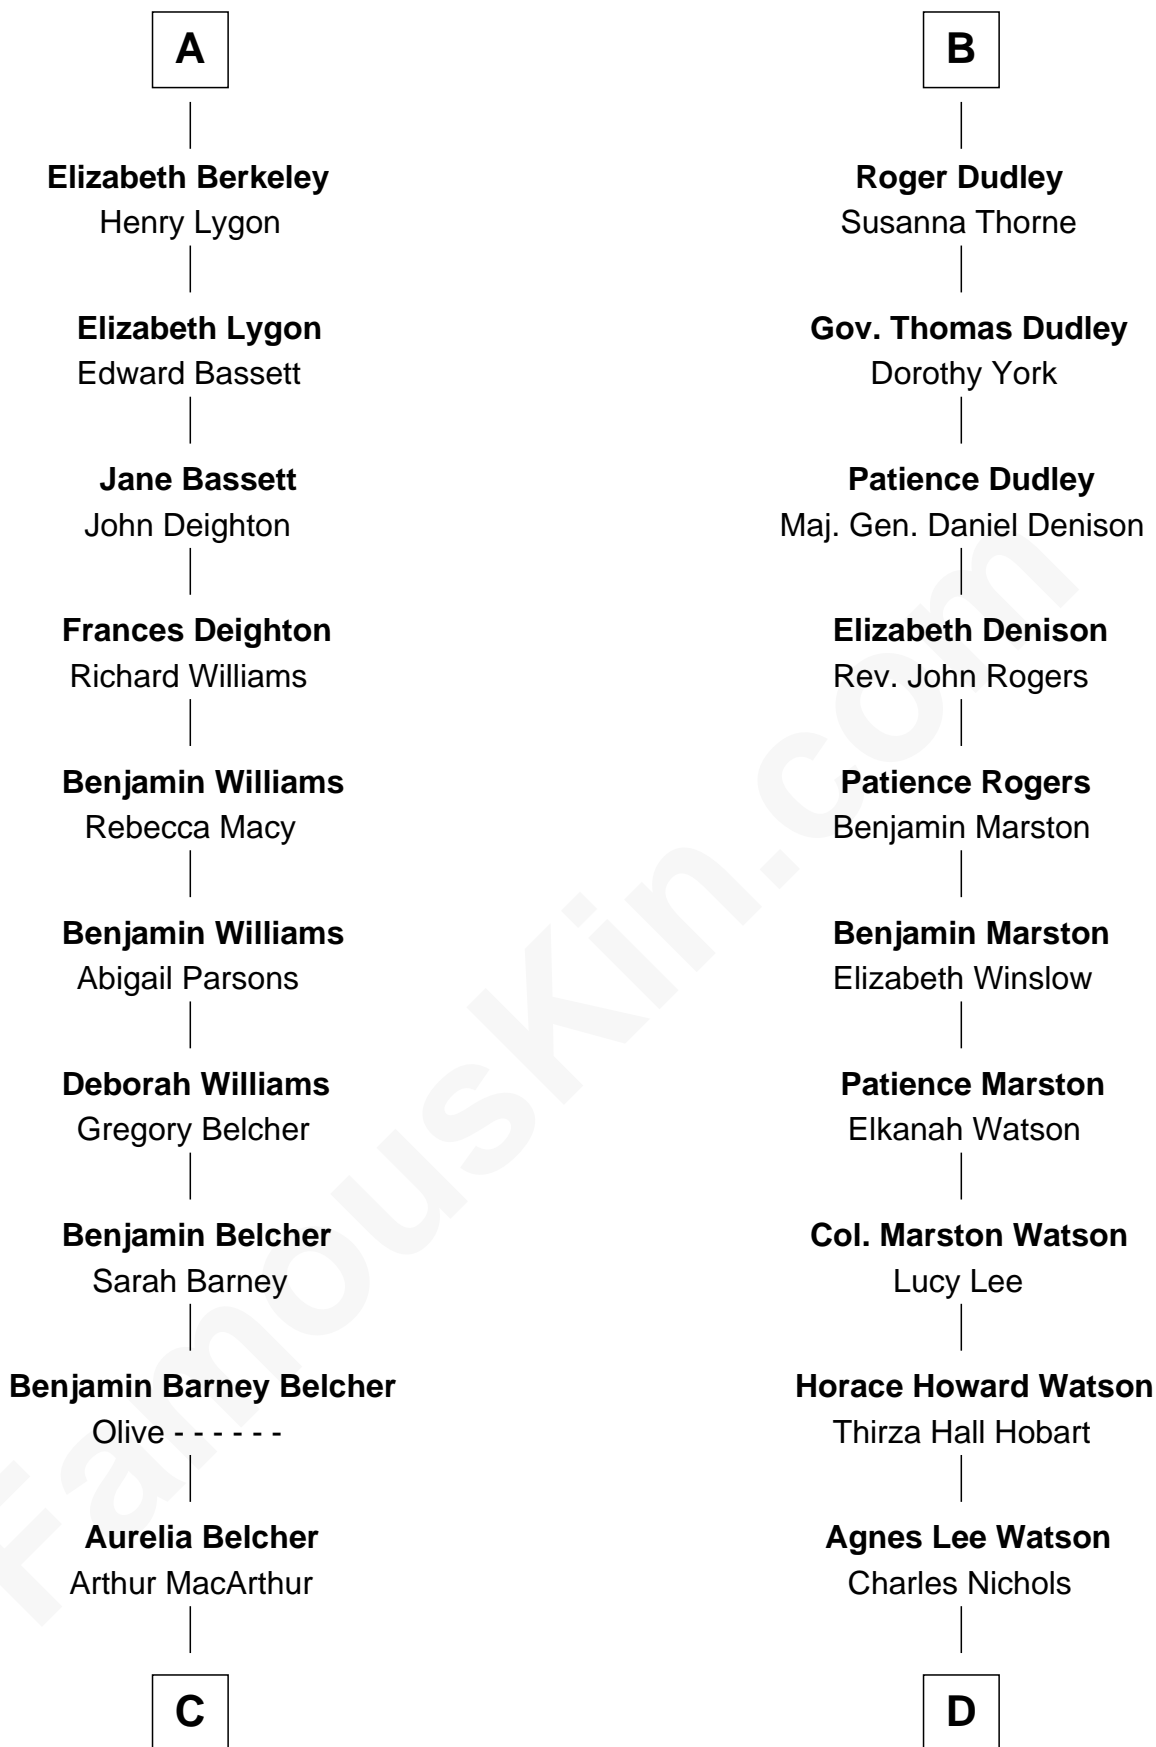

FamousKin.com
Relationship Chart of
General Douglas MacArthur
U.S. Army - World War II

18th cousin 3 times removed of

John Cena

Movie Actor and WWE Pro Wrestler

Sir Maurice de Berkeley

Eve la Zouche

Maurice de Berkeley

Margaret - - - - -

Thomas Berkeley

Catherine Botetourte

Maurice Berkeley

Johanna Denham

Maurice Berkeley

Ellen Montfort

Sir William Berkeley

Sir John Berkeley

Elizabeth Betteshorne

Elizabeth Berkeley

Sir John Sutton

Sir Edmund Sutton

Joyce Tiptoft

Sir Edward Sutton

Cecily Willoughby

Sir John Sutton

Cecily Grey

Sir Henry Dudley

- - - - - Ashton

Probable

B

C

Gen. Arthur MacArthur