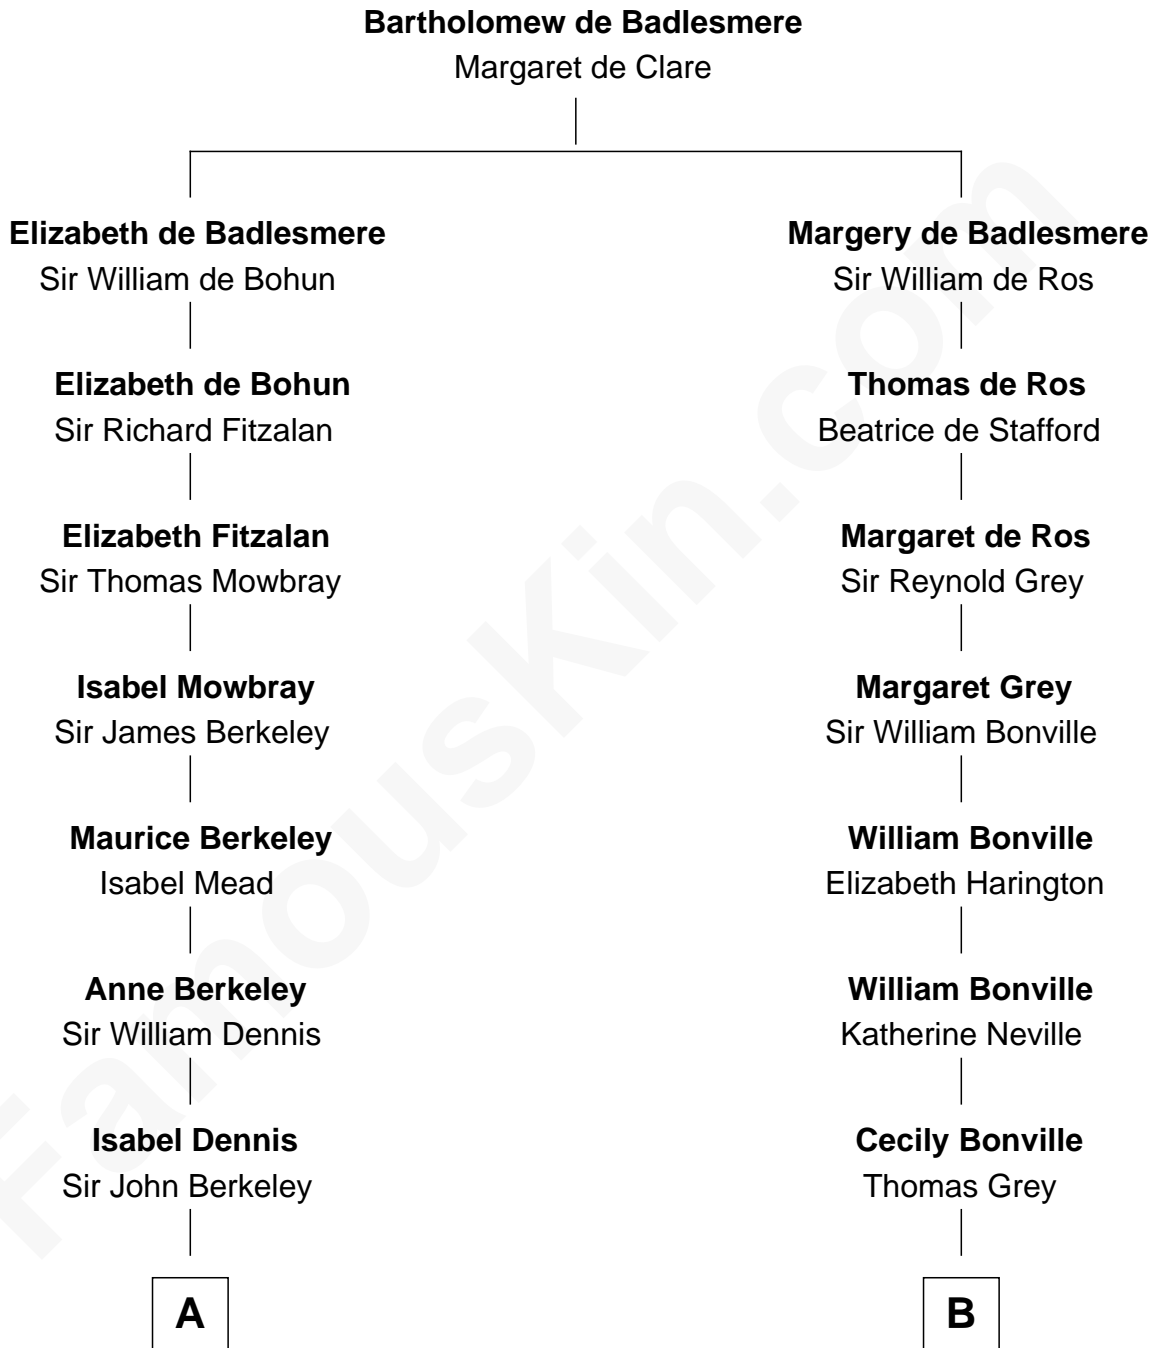

FamousKin.com
Relationship Chart of
General Douglas MacArthur
U.S. Army - World War II

18th cousin 3 times removed of

J. K. Simmons
TV and Movie Actor

C

Gen. Arthur MacArthur

Mary Pinckney Hardy

General Douglas MacArthur

U.S. Army - World War II

D

Sedgwick Russell Hazen

Mary Isabelle Barr

Lewis Jacob Hazen

Emma Broaddus Lewis

Ruth Hazen

Col. Ralph Archibald Kimble