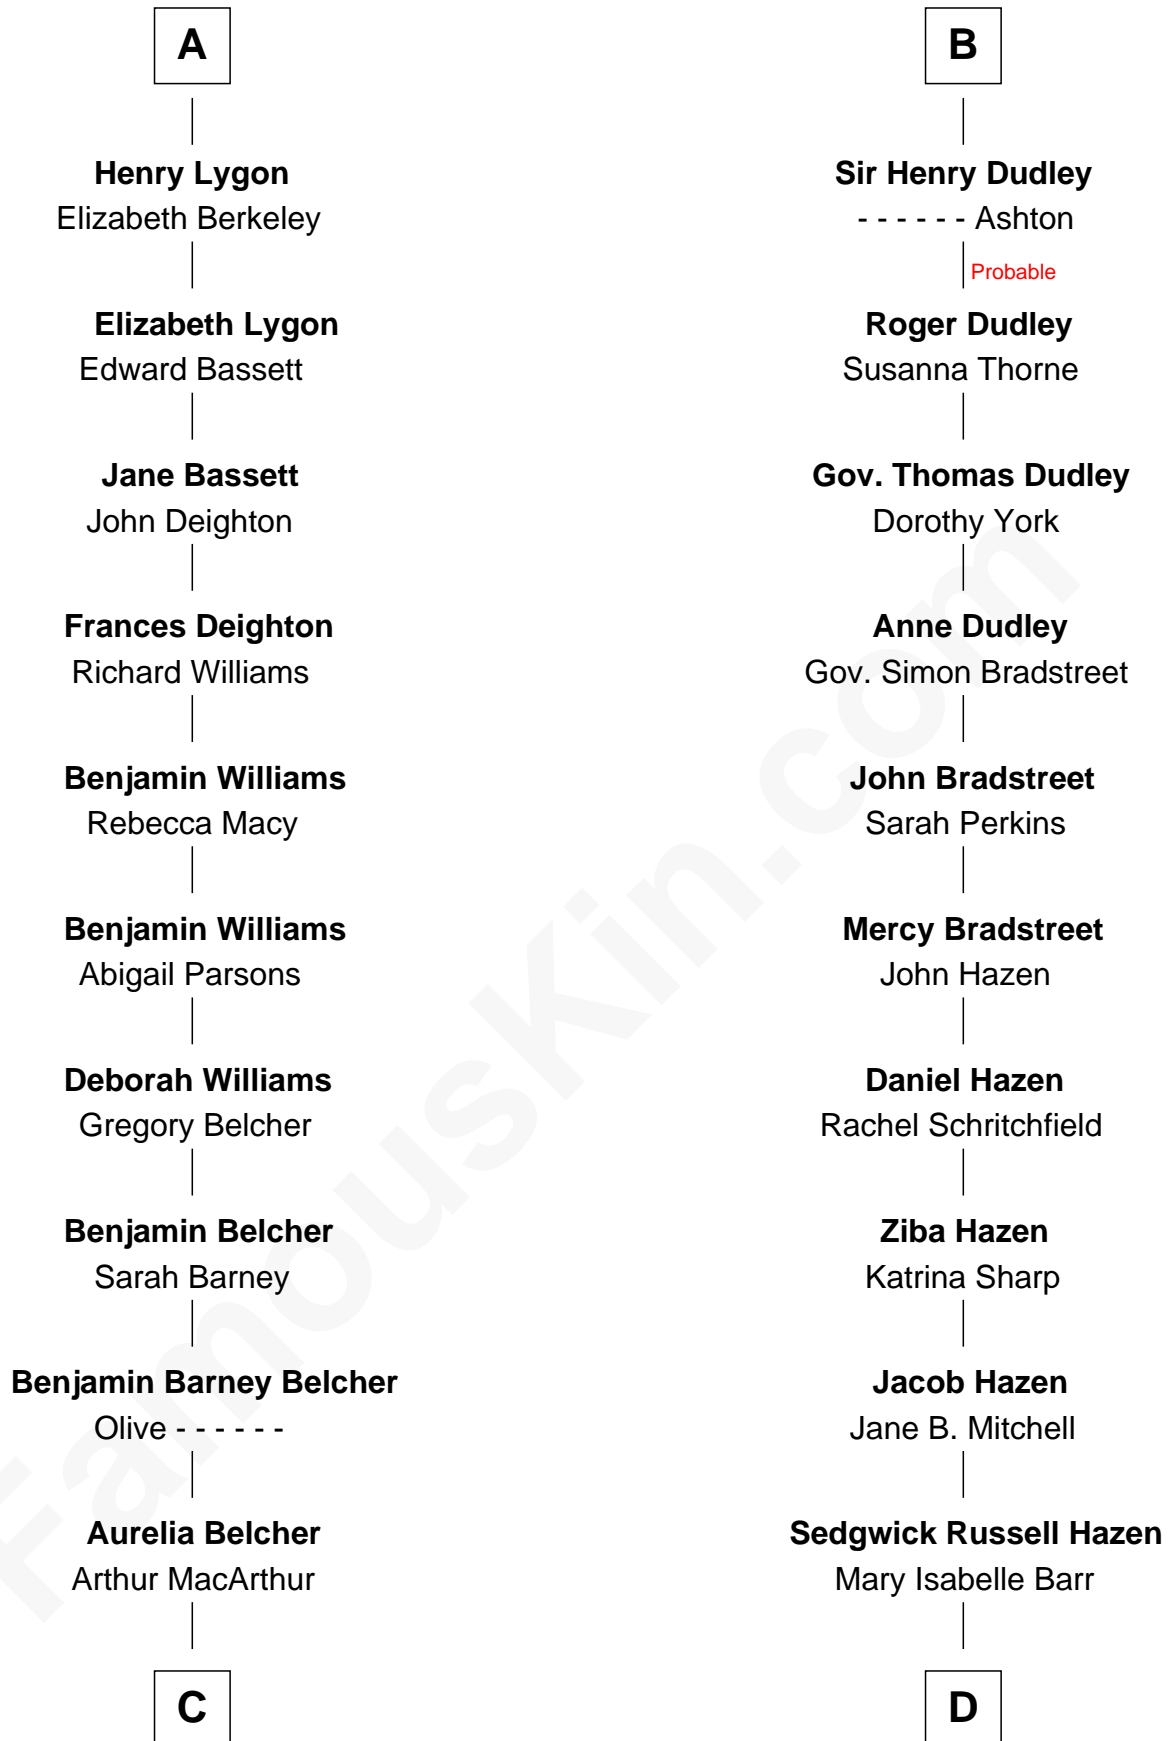

FamousKin.com
Relationship Chart of
General Douglas MacArthur
U.S. Army - World War II

18th cousin 2 times removed of

J. K. Simmons
TV and Movie Actor

C

Gen. Arthur MacArthur

Mary Pinckney Hardy

General Douglas MacArthur

U.S. Army - World War II

D

Lewis Jacob Hazen

Emma Broaddus Lewis

Ruth Hazen

Col. Ralph Archibald Kimble

Patricia Kimble

Dr. Donald William Simmons